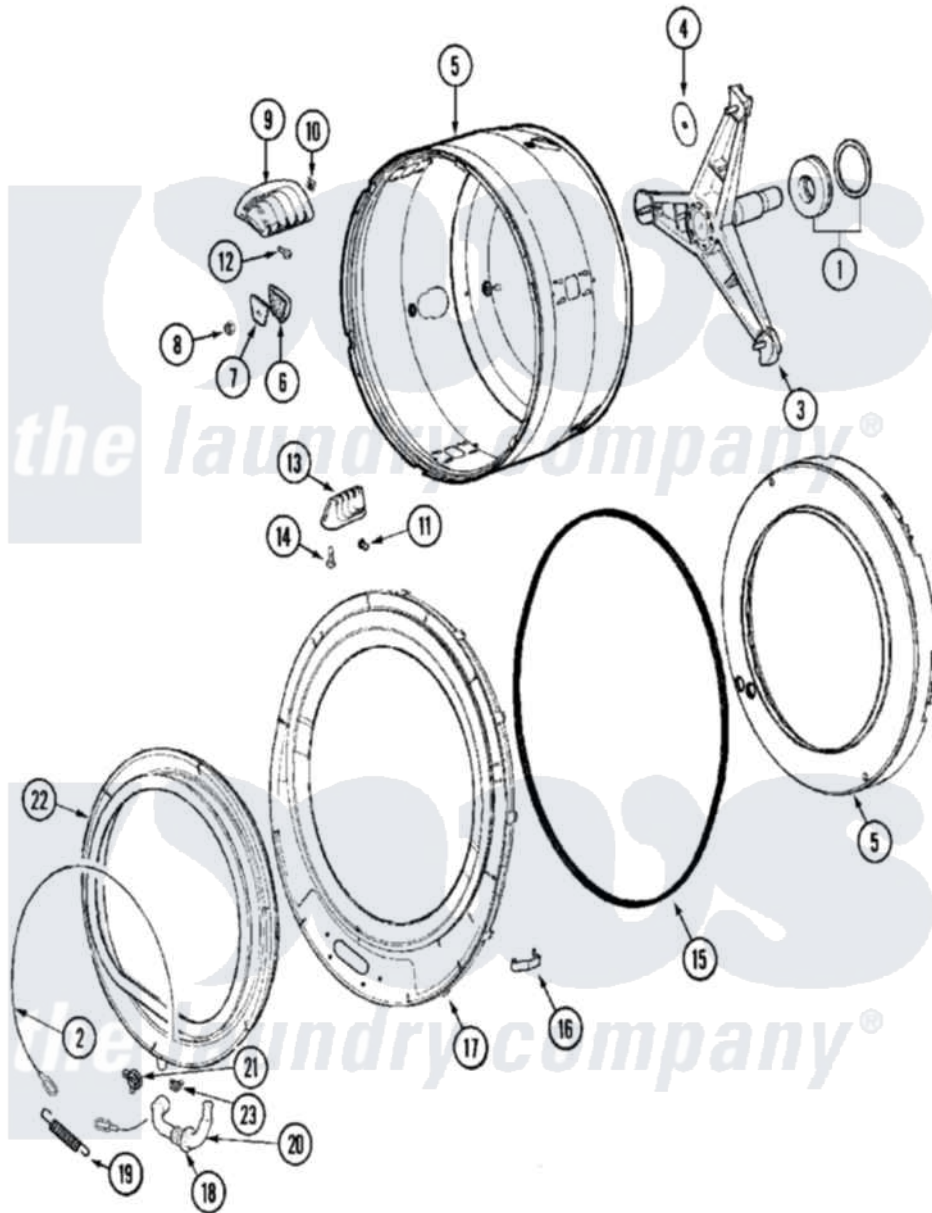

# Maytag MAH21PSAWW 09 - SPINNER ASSEMBLY & OUTER TUB COVER

Maytag Commercial Maytag MAH21PSAWW Washer Parts Diagram 09 - SPINNER ASSEMBLY & OUTER TUB COVER

Click on the part number to view part

Item	Original Part Number	Replaced By	Status	Part Description
001	12001478	<a href="#">12002022</a>		Lip Seal Kit
"	<a href="#">12002022</a>			Lip Seal Kit
002	<a href="#">22002327</a>			Wire, Boot Clamp
003	<a href="#">22002123</a>			Tube, Molykote
"	22002897	<a href="#">W10181639</a>		Support
"	22003925	<a href="#">W10181639</a>		Support
004	<a href="#">22002023</a>			Washer, Plastic
005	22003670	<a href="#">6-2717080</a>		Spinner As
006	<a href="#">22002482</a>			Washer, Profile
007	<a href="#">22002020</a>			Washer, Spinner Support
008	22002122	<a href="#">2207454</a>		Nut, Hex
009	<a href="#">22001985</a>			Baffle, Drip
010	<a href="#">22002009</a>			Grommet, Baffle
011	<a href="#">22001999</a>			Grommet, Baffle
012	<a href="#">22003556</a>			Screw, Baffle
013	<a href="#">22001986</a>			Baffle, Drip

014	<a href="#">22002059</a>		Screw, Baffle
015	<a href="#">22002077</a>		Seal, Tub Cover
016	<a href="#">22002050</a>		Clip, Tub To Cover
017	<a href="#">22003212</a>		Cover, Tub --W
"	22004079	<a href="#">22004464</a>	Outer Tub Cover Kit
"	<a href="#">22004254</a>		Cover, Tub W/Sealandcaps Aspk
018	<a href="#">22003074</a>		Guard, Hose
019	<a href="#">22002099</a>		Spring, Tub
020	22003071	<a href="#">22004477</a>	Drain Hose, Door Boot
021	Y22003072	<a href="#">22003072</a>	CLAMP, HOSE DOUBLE WIRE
022	22003070	<a href="#">12002533</a>	Boot Kit
023	<a href="#">22003073</a>	<a href="#">596669</a>	Clamp, Manifold