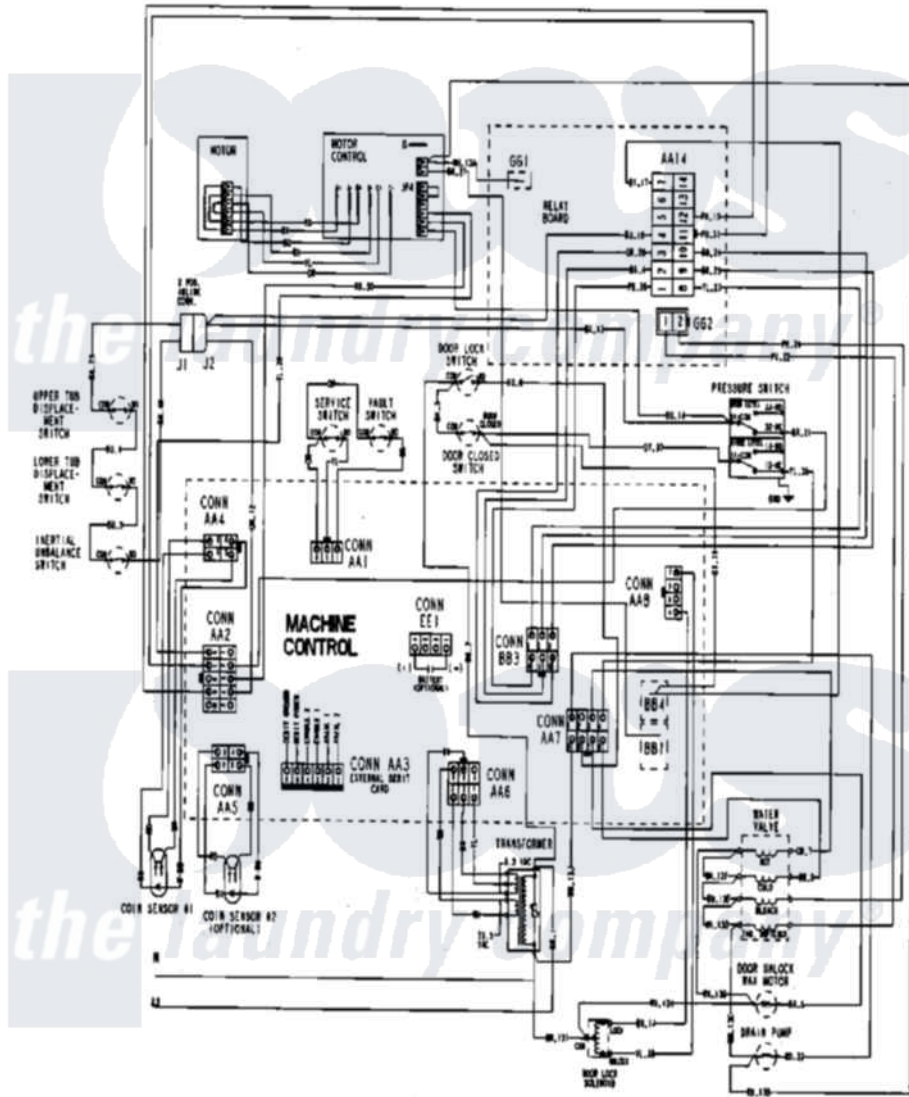

Maytag MAH21PSAWW 10 - WIRING INFORMATION

Maytag Commercial Maytag MAH21PSAWW Washer Parts Parts Diagram 10 - WIRING INFORMATION
 Click on the part number to view part

Item	Original Part Number	Replaced By	Status	Part Description
001	NLA		Not Available	WIRING INFORMATION
"	NLA		Not Available	WIRING INFORMATION