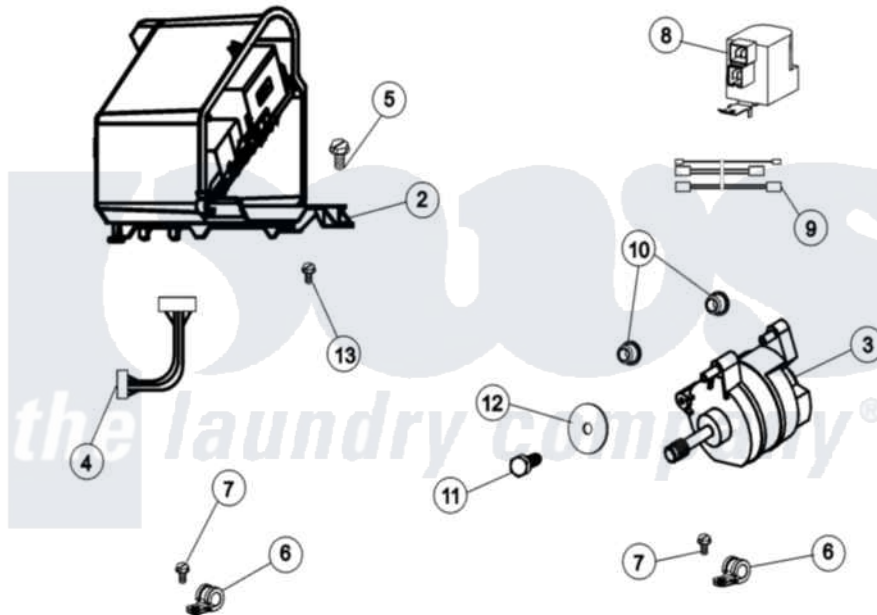

# Maytag MAH21PSAWW 11 - MOTOR & MOTOR CONTROL

(SEE TEXT FOR ITEMS 2, 3, 4 AND 8)

Maytag [Commercial Maytag MAH21PSAWW Washer Parts](#) Parts Diagram 11 - MOTOR & MOTOR CONTROL  
Click on the part number to view part

Item	Original Part Number	Replaced By	Status	Part Description
001	<a href="#">12002039</a>			Neptune Motor Conversion Kit
002	<a href="#">22004046</a>			Control Assembly, Motor
003	<a href="#">22003856</a>			Motor, Variable Speed
004	22004047	<a href="#">22004212</a>		Motor Harness
005	<a href="#">33002190</a>			SCrew, C BraCe, BraCket, Cabinet
006	<a href="#">22004102</a>			P Clips
007	22002300	<a href="#">9740848</a>		Screw, Mixing Valve Mounting
008	<a href="#">22003854</a>	<a href="#">22003858</a>		EMI Suppression Filter, 16a
009	<a href="#">22004101</a>			Repair Jumper Harness
010	<a href="#">22003329</a>			Isolator, Motor
011	<a href="#">22003686</a>			Bolt, Motor
012	<a href="#">22002320</a>			Washer, Belt Tension Bolt
013	<a href="#">22004103</a>			Screw