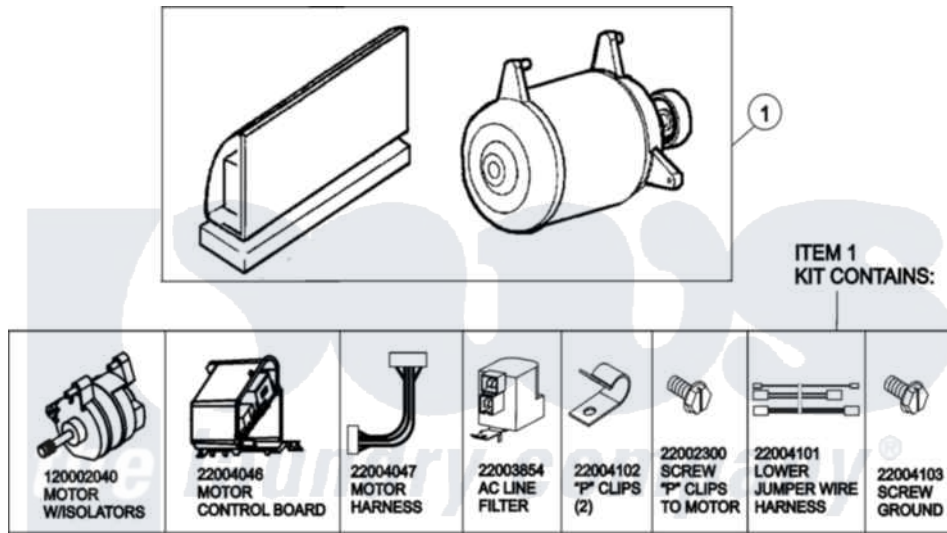

# Maytag MAH21PSAWW 11 - MOTOR & MOTOR CONTROL

(SEE TEXT FOR ITEMS 2, 3, 4 AND 8)

Maytag [Commercial Maytag MAH21PSAWW Washer Parts](#) Parts Diagram 11 - MOTOR & MOTOR CONTROL  
Click on the part number to view part

Item	Original Part Number	Replaced By	Status	Part Description
001	<a href="#">12002039</a>			Neptune Motor Conversion Kit
002	<a href="#">22004046</a>			Control Assembly, Motor
003	<a href="#">22003856</a>			Motor, Variable Speed
004	22004047	<a href="#">22004212</a>		Motor Harness
005	<a href="#">33002190</a>			SCrew, C BraCe, BraCket, Cabinet
006	<a href="#">22004102</a>			P Clips
007	22002300	<a href="#">9740848</a>		Screw, Mixing Valve Mounting
008	<a href="#">22003854</a>	<a href="#">22003858</a>		EMI Suppression Filter, 16a
009	<a href="#">22004101</a>			Repair Jumper Harness
010	<a href="#">22003329</a>			Isolator, Motor
011	<a href="#">22003686</a>			Bolt, Motor
012	<a href="#">22002320</a>			Washer, Belt Tension Bolt
013	<a href="#">22004103</a>			Screw