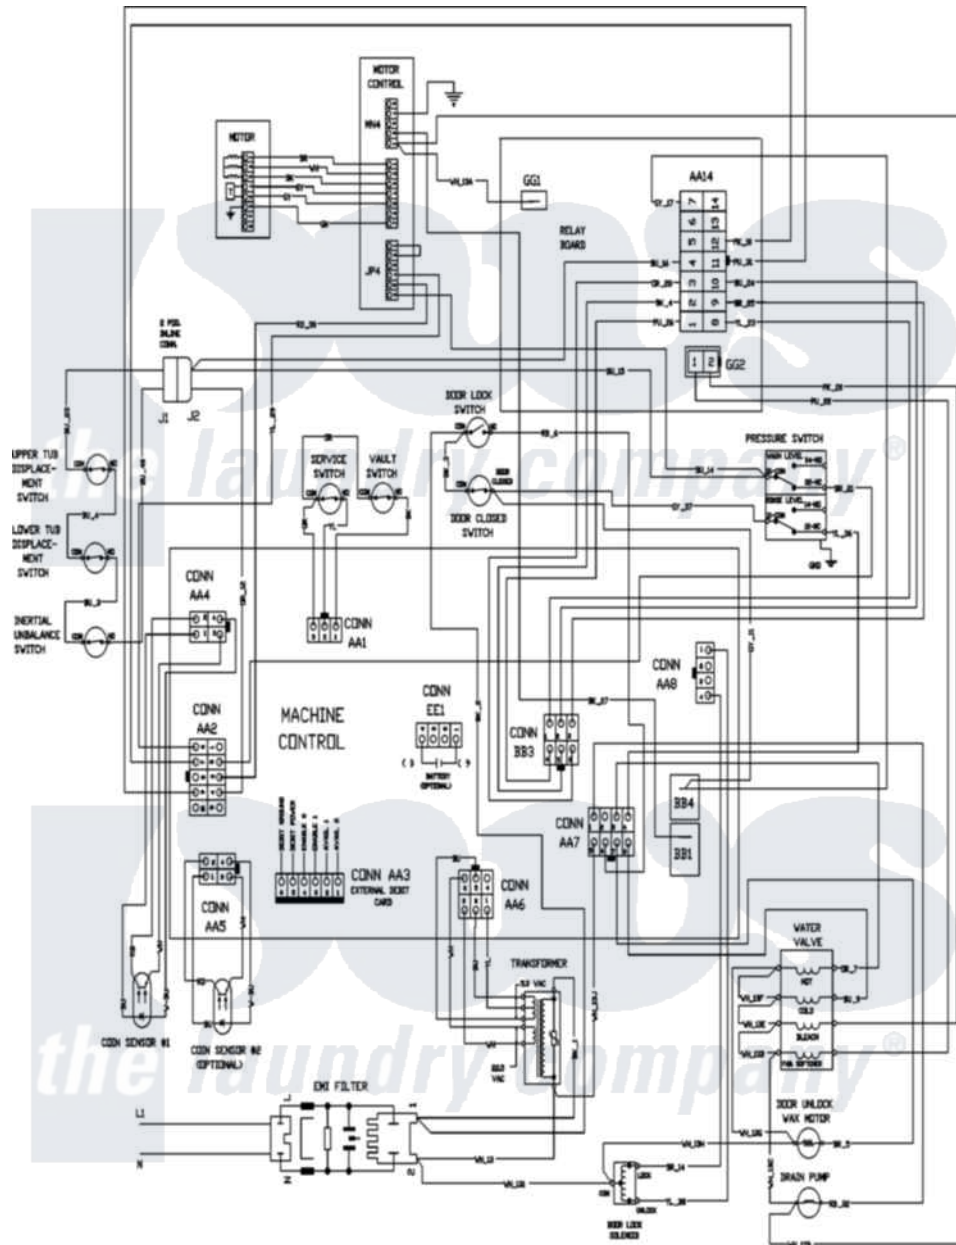

Maytag MAH21PSAWW 12 - WIRING INFORMATION(SER 31)

Maytag Commercial Maytag MAH21PSAWW Washer Parts Parts Diagram 12 - WIRING INFORMATION(SER 31)
 Click on the part number to view part

Item	Original Part Number	Replaced By	Status	Part Description
001	NLA		Not Available	WIRING INFORMATION