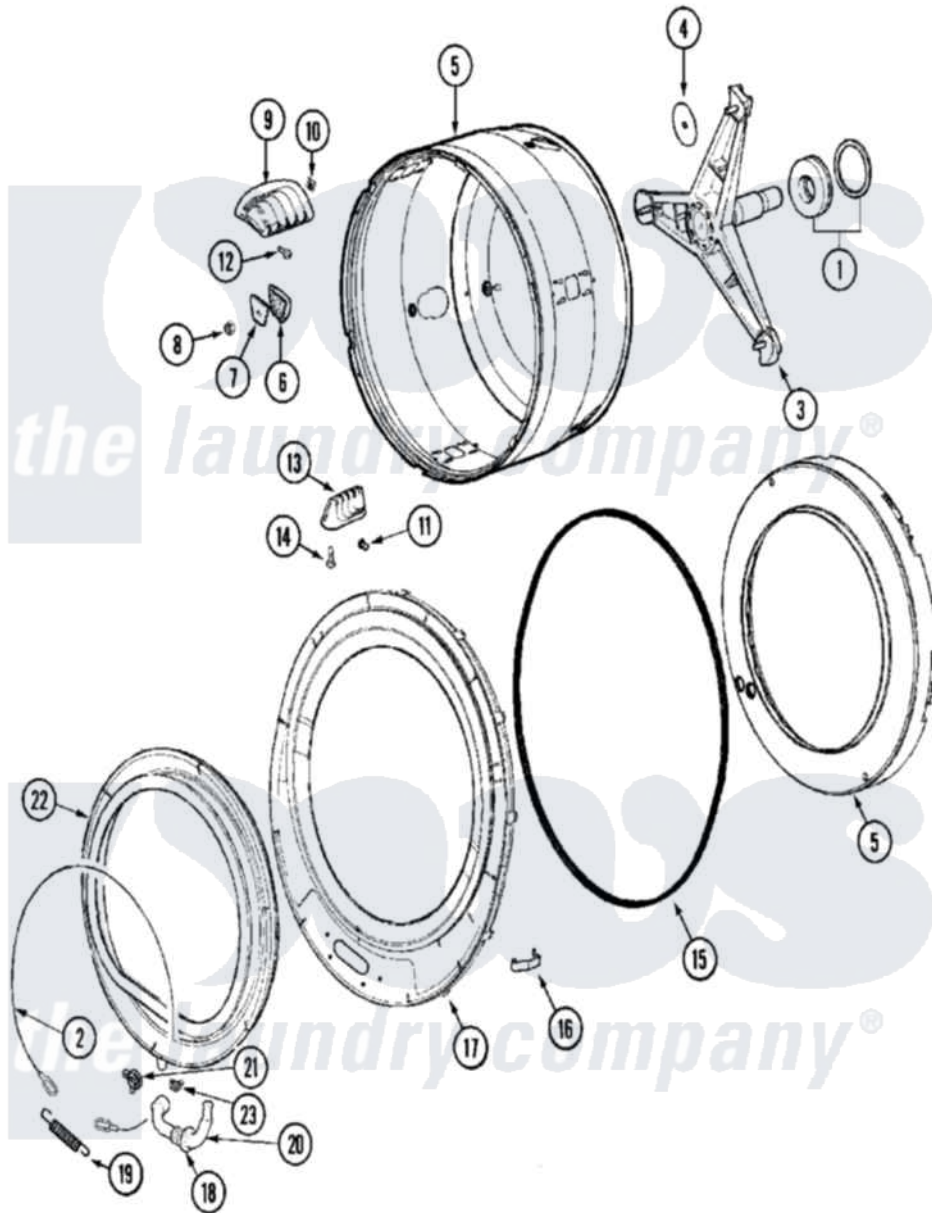

# Maytag MAH21PSDWW 07 - SPINNER ASSEMBLY & OUTER TUB COVER

Maytag Commercial Maytag MAH21PSDWW Washer Parts Diagram 07 - SPINNER ASSEMBLY & OUTER TUB COVER

Click on the part number to view part

Item	Original Part Number	Replaced By	Status	Part Description
001	<a href="#">12002022</a>			Lip Seal Kit
002	<a href="#">22002327</a>			Wire, Boot Clamp
003	22004081	<a href="#">W10181639</a>		Support
004	<a href="#">22002023</a>			Washer, Plastic
005	22003670	<a href="#">6-2717080</a>		Spinner As
006	<a href="#">22002482</a>			Washer, Profile
007	<a href="#">22002020</a>			Washer, Spinner Support
008	22002122	<a href="#">2207454</a>		Nut, Hex
009	<a href="#">22001985</a>			Baffle, Drip
010	<a href="#">22002009</a>			Grommet, Baffle
011	<a href="#">22001999</a>			Grommet, Baffle
012	<a href="#">22003556</a>			Screw, Baffle
013	<a href="#">22001986</a>			Baffle, Drip
014	<a href="#">22002059</a>			Screw, Baffle
015	<a href="#">22002077</a>			Seal, Tub Cover
016	<a href="#">22002050</a>			Clip, Tub To Cover

017	22004264	<a href="#">22004254</a>	Cover, Tub W/Sealandcaps Aspk
018	<a href="#">22003074</a>		Guard, Hose
019	<a href="#">22002099</a>		Spring, Tub
020	22003071	<a href="#">22004477</a>	Drain Hose, Door Boot
021	Y22003072	<a href="#">22003072</a>	CLAMP, HOSE DOUBLE WIRE
022	<a href="#">22003893</a>		Door Boot, Black
023	<a href="#">22003073</a>	<a href="#">596669</a>	Clamp, Manifold