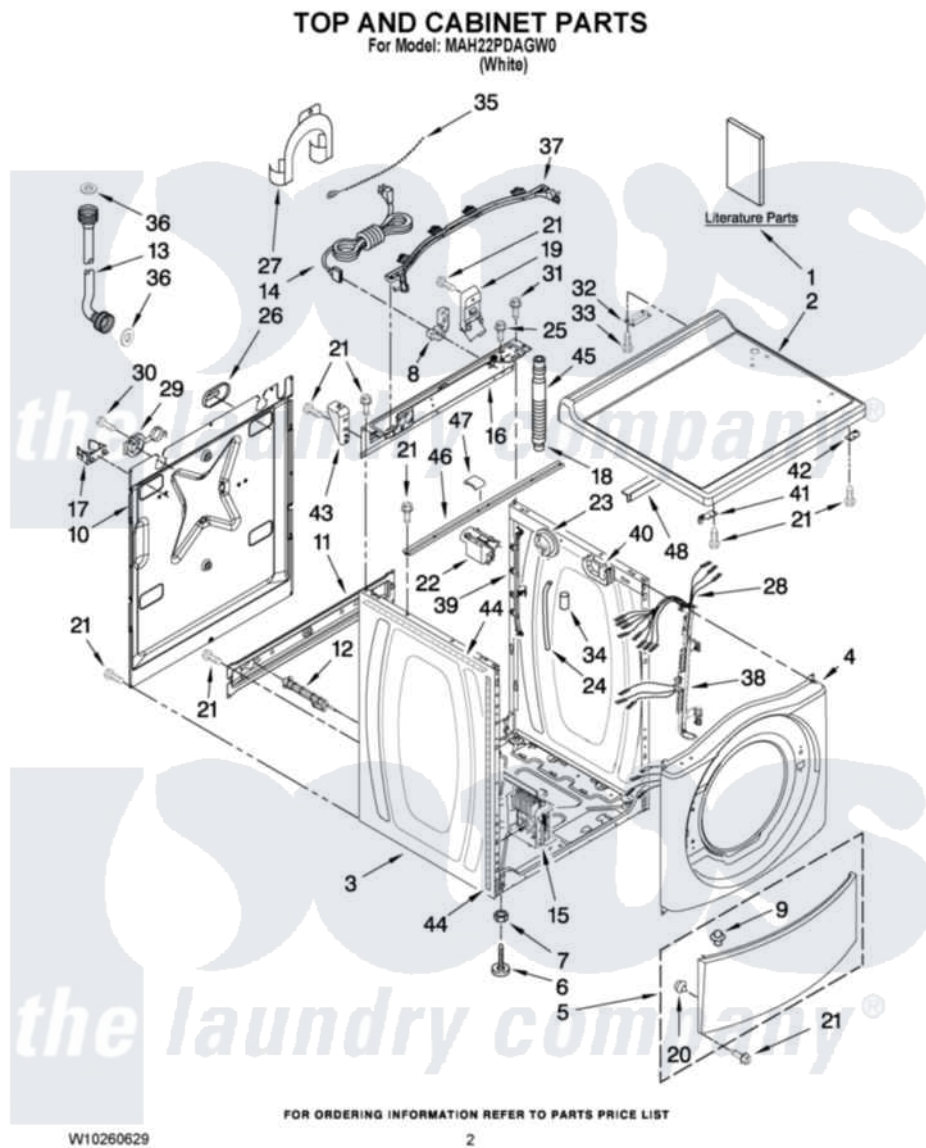

Maytag MAH22PDAGW0 01 - TOP AND CABINET PARTS

Maytag [Commercial Maytag MAH22PDAGW0 Washer Parts](#) Parts Diagram 01 - TOP AND CABINET PARTS
Click on the part number to view part

Item	Original Part Number	Replaced By	Status	Part Description
1	W10299730		Not Available	INSTALLATION INSTRUCTIONS
"	W10260359			USER INSTRUCTIONS
"	W10222793		Not Available	TECH SHEET (ENGLISH)
"	W10222794		Not Available	TECH SHEET (FRENCH)
"	W10260629			REPAIR PARTS LIST
2	W10137411			Top
3	W10201831	W10410294		Cabinet
4	W10306505			Panel, Front
5	8540813	8540664		Toe Panel
6	W10245373			Foot, Leveling
7	3359452			Nut, Lock
8	W10110676	8182635		Strain Relief
9	8518891			Rivet
10	8540582			Panel, Rear
11	W10189659			Brace, Transport
12	W10251449	W10285622		Bolt