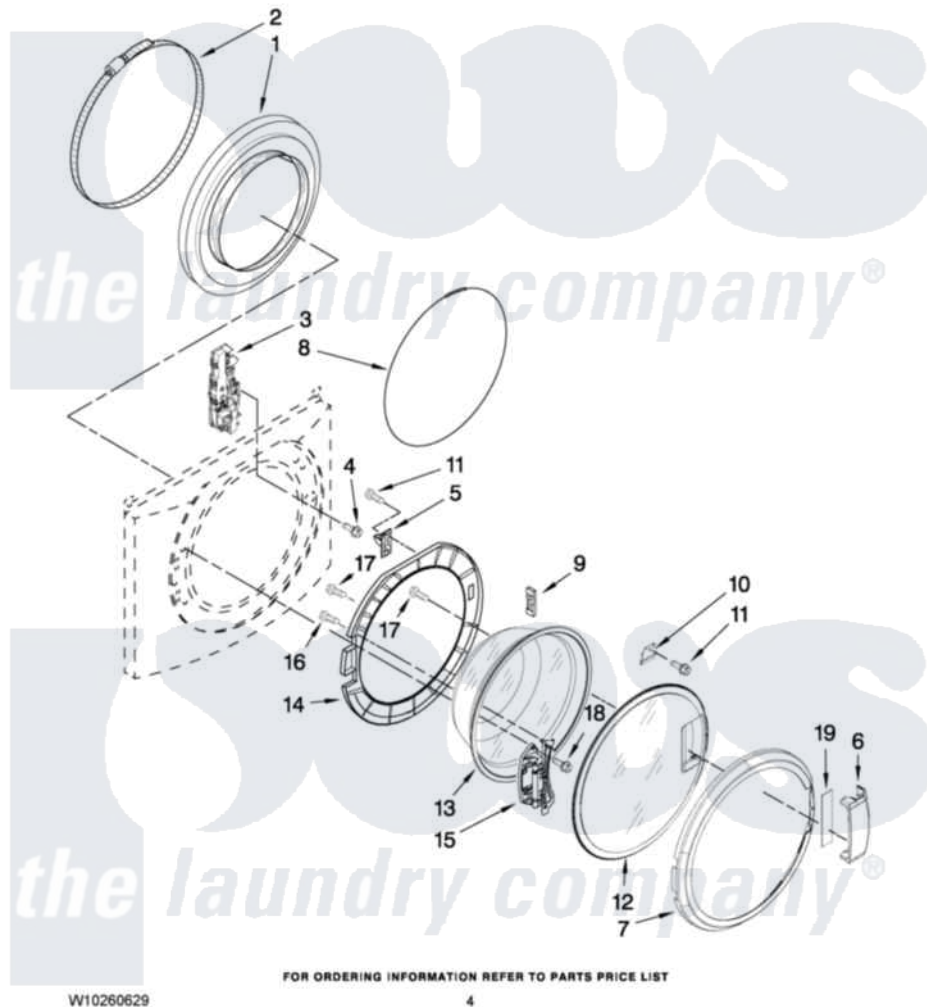

Maytag MAH22PDAGW0 02 - DOOR AND LATCH PARTS

DOOR AND LATCH PARTS

For Model: MAH22PDAGW0
(White)

W10260629

FOR ORDERING INFORMATION REFER TO PARTS PRICE LIST

4

Maytag [Commercial Maytag MAH22PDAGW0 Washer Parts](#) Parts Diagram 02 - DOOR AND LATCH PARTS
Click on the part number to view part

Item	Original Part Number	Replaced By	Status	Part Description
1	W10130455			Bellow
2	8540108			Clamp, Bellow To Tub
3	W10196671			Lock, Door
4	8540725			Screw
5	8540221	W10111148		Strike
6	W10117474			Handle, Door
7	W10112914			Trim Ring, Outer Door
8	W10217563			Clamp, Bellow To Front Panel
9	8540115			Clamp, Support
10	W10281267	8540114		Clamp, Glass
11	8540513	8182214		Screw
12	W10137404			Frame, Door Front Assembly
13	W10112078	W10388315		Glass, Door
14	W10138523			Frame, Door Back Support
15	W10118967			Hinge, Door
16	8540284	8181660		Screw

17 8540282
18 W10015090
19 [W10112927](#)

[8181661](#)
[489442](#)

Screw, Actuator
Screw 3 2217757 Roller, Front
Pad, Door Handle