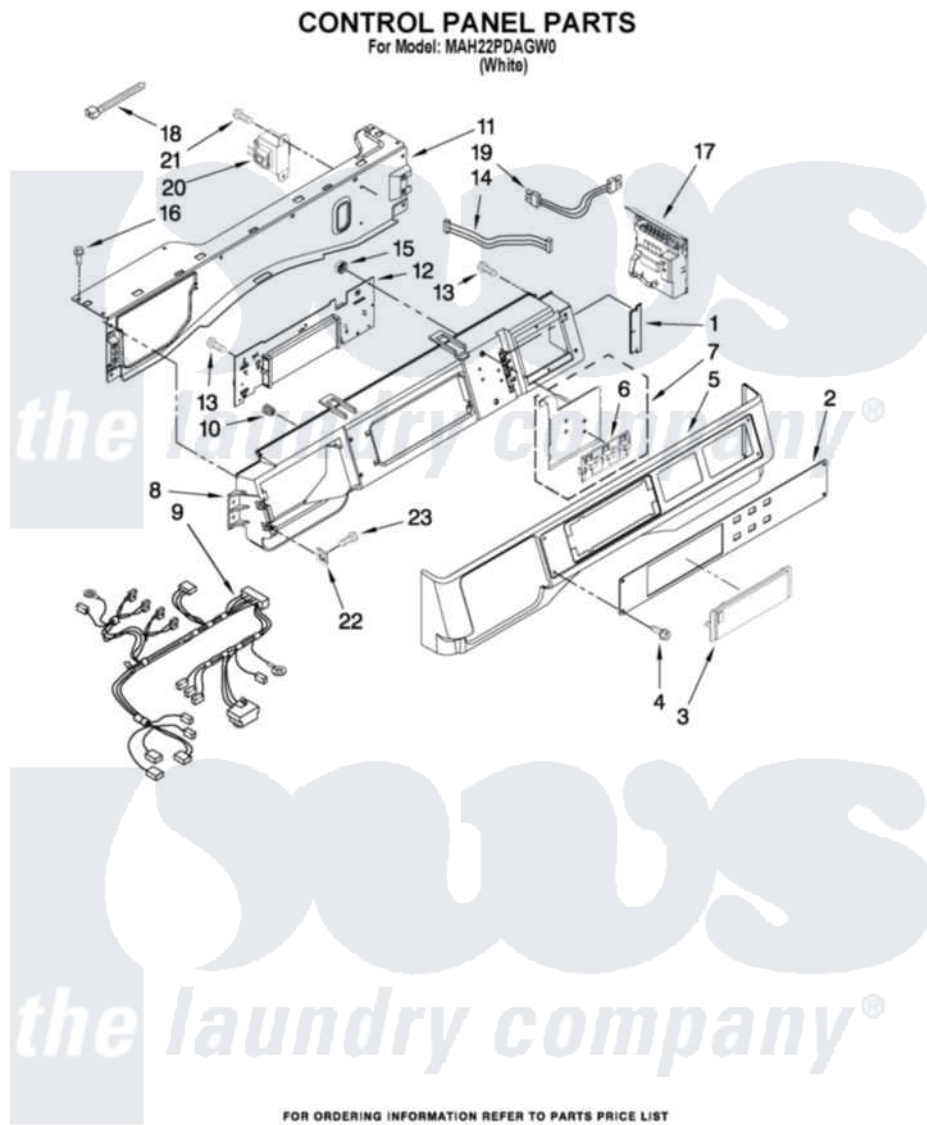

Maytag MAH22PDAGW0 03 - CONTROL PANEL PARTS

5

W10260629

Maytag [Commercial Maytag MAH22PDAGW0 Washer Parts](#) Parts Diagram 03 - CONTROL PANEL PARTS
Click on the part number to view part

Item	Original Part Number	Replaced By	Status	Part Description
1	W10187276			Seal, Console
2	W10137436			Facia / Overlay
3	W10131114			Cover, Display
4	W10137457			Screw, 8-32 X 3/64
5	W10137458			Console, Outer
6	W10131113			Push Button
7	W10135389			Push Button And Switch Assembly
8	W10137426			Console, Inner
9	W10200768			Harness, Wiring
10	W10189313			Inserts
11	W10137396			Bracket, Console
12	W10166341			User Interface
13	489136			Screw, 3-24 X 1/32
14	W10155150			Harness, Test
15	W10139046			Nut 6-32
16	W10015090	489442		Screw 3 2217757 Roller, Front

17	W10202105	W10166391	Control-Elec
18	3429563	2205813	Strap
19	W10200791		Harness, Wiring
20	W10205520		Transformer, 120 To 22.5
21	8540329		Screw, 8-18 X 7/16
22	9781235		NUt, U-Type
23	W10131119		Screw, 8-18 X 5/16