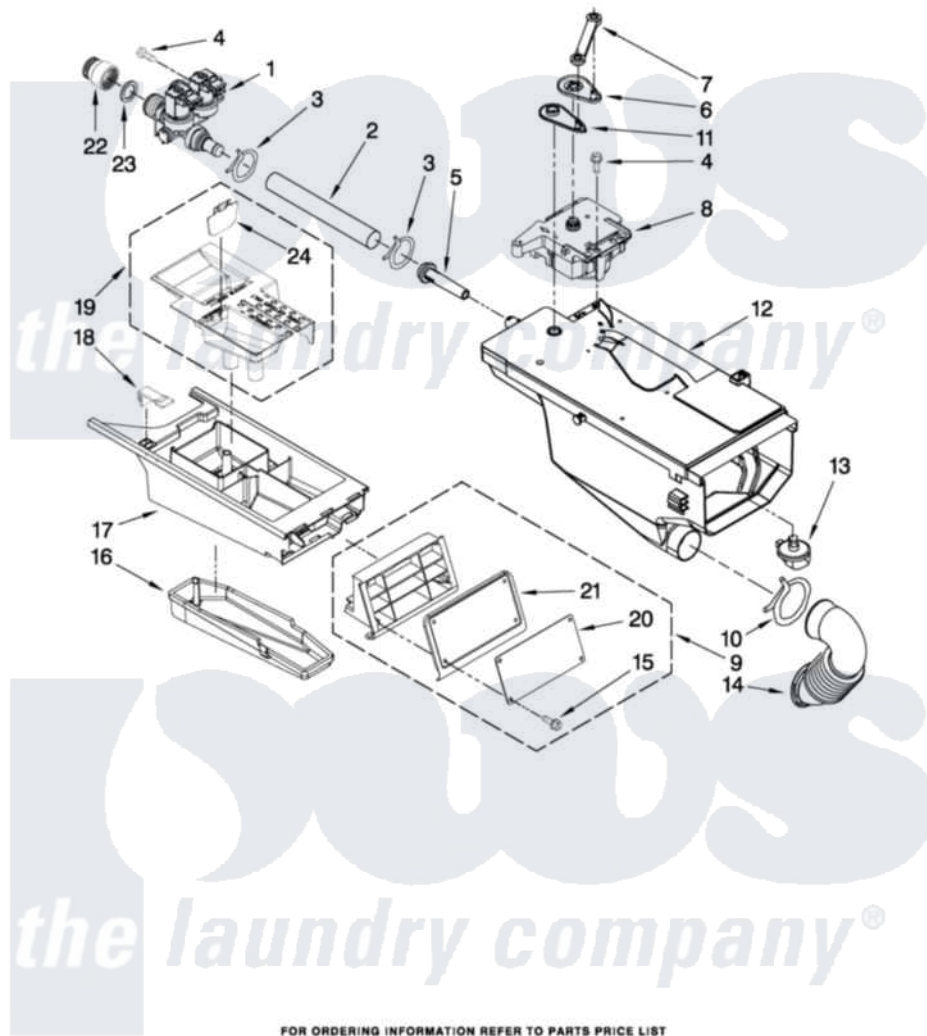

Maytag MAH22PDAGW0 05 - DISPENSER PARTS

DISPENSER PARTS

For Model: MAH22PDAGW0
(White)

FOR ORDERING INFORMATION REFER TO PARTS PRICE LIST

7

W10260629

Maytag Commercial Maytag MAH22PDAGW0 Washer Parts Parts Diagram 05 - DISPENSER PARTS
Click on the part number to view part

Item	Original Part Number	Replaced By	Status	Part Description
1	W10184482			Valve, Inlet
2	8540065			Hose, Valve To Dispenser
3	W10096852	596669		Clamp, Manifold
4	8540282	8181661		Screw, Actuator
5	8183181			Nozzle, Inlet
6	8540393			Cam, Actuator
7	8540394			Lever, Water Distribution
8	W10182763			Actuator
9	W10137428			Handle Assembly, Drawer
10	W10273032			Clamp, Hose
11	8540395			Connection, Lever
12	W10223702			Dispenser
13	8540053			Nozzle, Distribution
14	8540063			Hose, Dispenser To Tub
15	W10137456			Screw, 8-18 X 1/2
16	8540399			Cover, Detergent Drawer