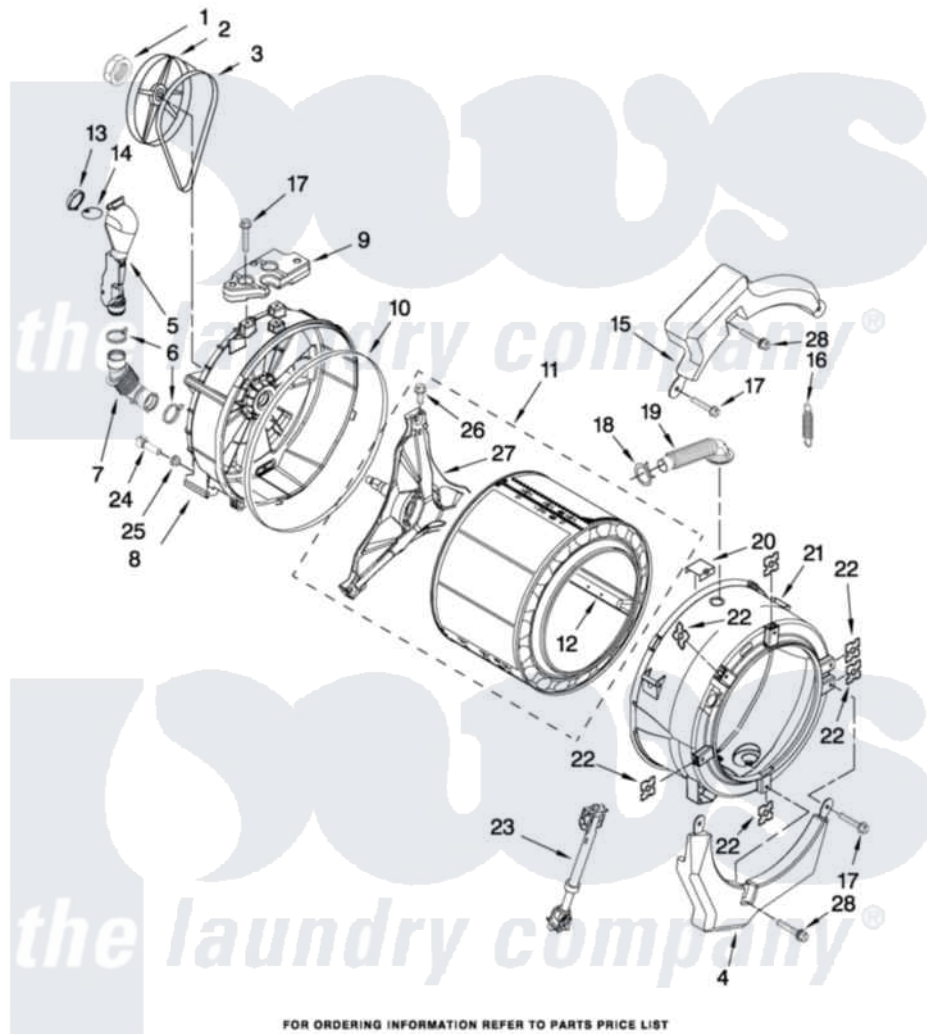

Maytag MAH22PDAGW0 06 - TUB AND BASKET PARTS

TUB AND BASKET PARTS

For Model: MAH22PDAGW0
(White)

W10260629

FOR ORDERING INFORMATION REFER TO PARTS PRICE LIST

8

Maytag [Commercial Maytag MAH22PDAGW0 Washer Parts](#) Parts Diagram 06 - TUB AND BASKET PARTS
Click on the part number to view part

Item	Original Part Number	Replaced By	Status	Part Description
1	8533999	W10283361		Nut, Pulley
2	8540088C			Pulley
3	W10260319			Belt, Drive
4	W10151304	W10200297		Counterwgt
5	W10142720			Pipe, Ventilation
6	W10273034			Clamp, Vent Hose
7	8540019			Hose, Exhaust
8	W10293058	W10364247		Tub-Outer
9	8540602			Counterweight, Rear
10	8540090	W10111158		Gasket
11	W10165321			Basket, Complete
12	W10118982			Baffle, Tub
13	W10142721			Connector -Ventilation
14	W10142722			Flap - Ventilation
15	W10151303	W10200296		Counterwgt
16	W10010360	280159		Spring

17	W10094780	W10182109	Screw-Kit
18	W10273033		Clamp, Hose
19	8540015		Hose, Exhaust
20	8540092		Clamp, Tub
21	W10251648	W10277540	Tub-Outer
22	8540072	8182512	Nut, Push-In
23	W10159465	W10163171	Shock Absorber
24	8540226	8181705	Ntc
25	8540766		Seal, Rubber
26	8540382		Screw
27	W10202464		Crosspiece Assembly
28	W10174473	W10182109	Screw-Kit