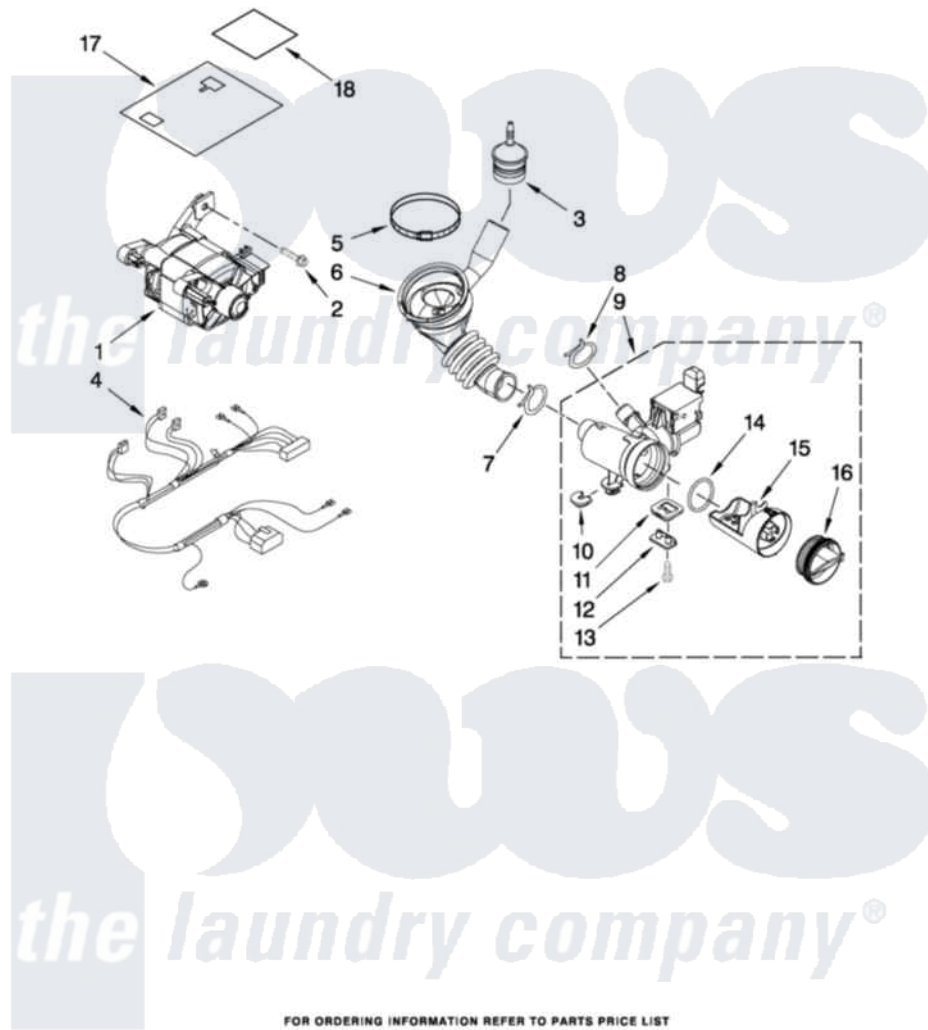

Maytag MAH22PDAGW0 07 - PUMP AND MOTOR PARTS

PUMP AND MOTOR PARTS

For Model: MAH22PDAGW0
(White)

W10260629

10

FOR ORDERING INFORMATION REFER TO PARTS PRICE LIST

Maytag Commercial Maytag MAH22PDAGW0 Washer Parts Parts Diagram 07 - PUMP AND MOTOR PARTS

[Click on the part number to view part](#)

Item	Original Part Number	Replaced By	Status	Part Description
1	W10140579			Motor, Drive
2	8540134			Bolt, Motor
3	8540180	W10405608		Air Trap
4	W10200759			Harness, Motor
5	W10273037			Clamp
6	8540012			Hose, Tub To Pump
7	W10273036			Clamp, Hose
8	356138			Clamp, Hose
9	W10183441			Pump
"	W10183442			Pump Motor Only
10	W10191886	W10034820		Foot, Rubber
11	W10191880	W10034830		Foot, Rubber
12	W10190649	8540033		Cap, Right Foot
13	W10167905	8533964		Screw, 10-16 X 1.25
14	W10201457	W10130913		Pump
15	W10190647	W10130913		Pump

16 W10190648

[W10130913](#)

Pump

17 [W10275847](#)

Shield, Motor

18 [2266495](#)

Cover Shield Tray