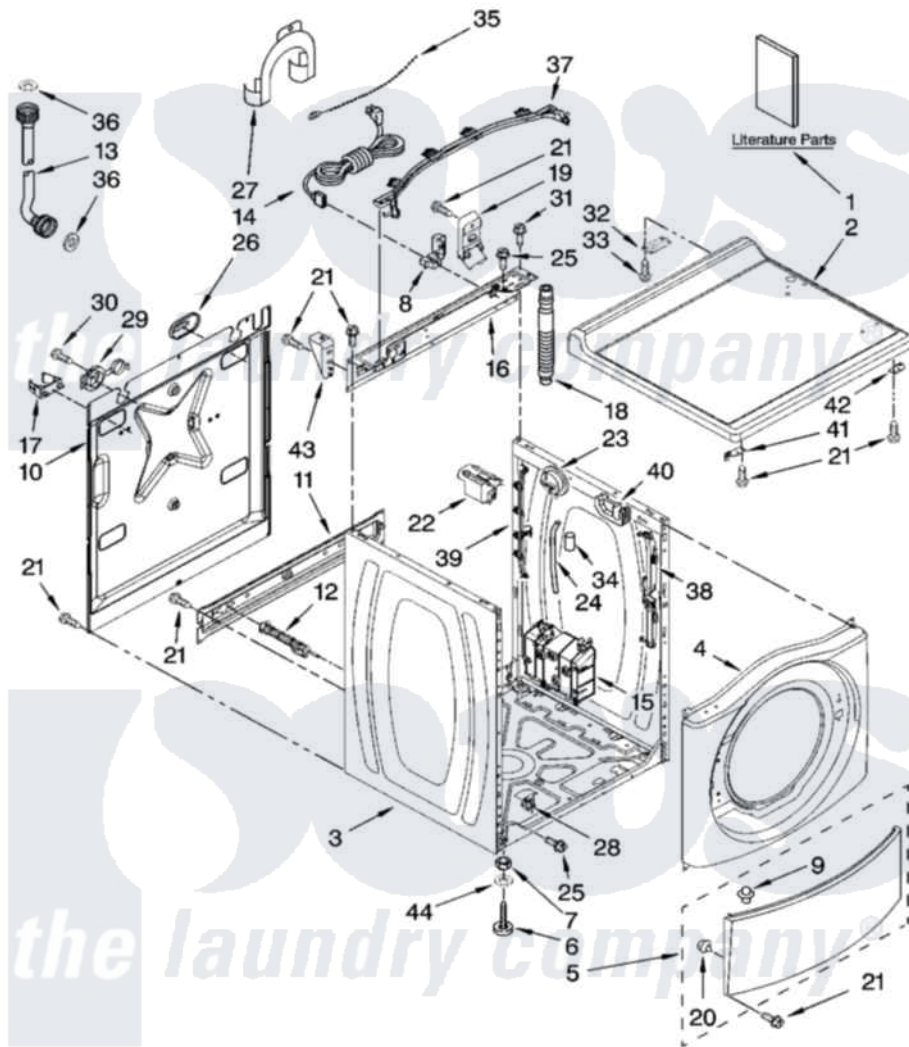

Maytag MAH22PDAWW0 01 - TOP AND CABINET PARTS

TOP AND CABINET PARTS

For Model: MAH22PDAWW0
(White)

W10165328

2

Maytag [Commercial Maytag MAH22PDAWW0 Washer Parts](#) Parts Diagram 01 - TOP AND CABINET PARTS
Click on the part number to view part

Item	Original Part Number	Replaced By	Status	Part Description
1	W10165327		Not Available	Installation Instructions
"	W10165326		Not Available	Tech Sheet (English)
"	W10194214		Not Available	Tech Sheet (French)
"	W10165328			Repair Parts List
2	W10137411			Top
3	W10184997	W10410294		Cabinet
4	W10112948	W10306505		Panel, Front
5	8540813	8540664		Toe Panel
6	W10121677	W10245373		Foot, Leveling
7	3359452			Nut, Lock
8	W10110676	8182635		Strain Relief
9	8518891			Rivet
10	8540582			Panel, Rear
11	W10189659			Brace, Transport
12	8540199	W10285622		Bolt
13	8571377	89503		Hose-Inlet

"	8571378	89503	Hose-Inlet
14	W10029820		Cord, Power
15	W10163005	W10197864	Motor Control Unit
16	W10161694		Brace, Rear
17	8540093		Clamp, Tube Transportation
18	W10114608		Hose, Drain
19	8540607		Retainer, Hose Outlet
20	238614		Bumper And Isolation
21	W10015090	489442	Screw 3 2217757 Roller, Front
22	8540230	W10339736	Filter, Interference
23	W10163980		Switch, Pressure
24	8540294		Hose, Pressure Switch
25	8540479		Screw, Grounding
26	8540268		Cover, Transport
27	8540021	W10280024	U-Bend, Drain Hose
28	W10085220		Microswitch
29	8540728	8182699	Grommet, Cord Support
30	8540727	8182201	Screw, 3 X 8 mm
31	8540329		Screw, 8-18 X 7/16
32	8565018		Assembly, Hinge And Pin
33	342055	488627	Screw
34	2161302	2162499	Sleeve, Suction Line
35	3347868	W10339879	Tie, Cable
36	16123		Washer Inlet-Hose Miscellaneous Parts Must be Ordered Separately.
37	W10168548		Harness Channel, Top Rear
38	W10168546		Harness Channel, Side Front
39	W10168547		Harness Channel, Side Rear
40	8540643		Bracket, Spring
41	W10137445		Bracket - Top Panel, Left
42	W10137444		Bracket - Top Panel, Right
43	W10137398		Stop, Top Panel
44	487576		Washer, Nylon