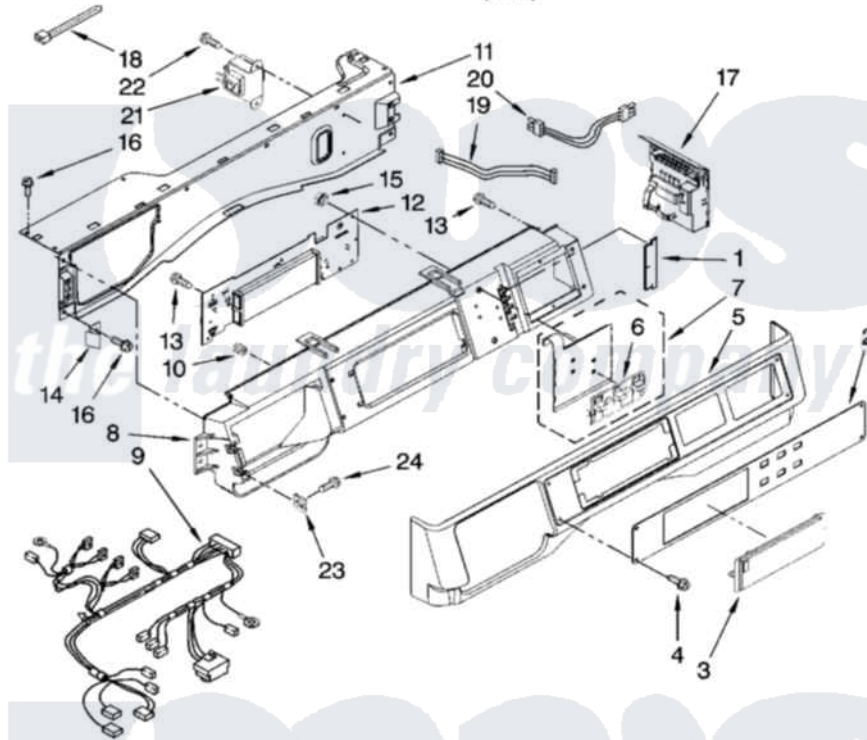

Maytag MAH22PDAWW0 03 - CONTROL PANEL PARTS

CONTROL PANEL PARTS

For Model: MAH22PDAWW0
(White)

5

W10165328

Maytag [Commercial Maytag MAH22PDAWW0 Washer Parts](#) Parts Diagram 03 - CONTROL PANEL PARTS
Click on the part number to view part

Item	Original Part Number	Replaced By	Status	Part Description
1	W10187276			Seal, Console
2	W10137436			Facia / Overlay
3	W10131114			Cover, Display
4	W10137457			Screw, 8-32 X 3/64
5	W10137458			Console, Outer
6	W10131113			Push Button
7	W10135389			Push Button And Switch Assembly
8	W10137426			Console, Inner
9	W10153921			Harness, Wiring
10	W10189313			Inserts
11	W10137396			Bracket, Console
12	W10137414	W10329448		Control-Elec
13	489136			Screw, 3-24 X 1/32
14	W10137488			Clip, Console
15	W10139046			Nut 6-32
16	W10015090	489442		Screw 3 2217757 Roller, Front

17	W10141556	W10269538	Microcomputer, Machine Control
18	3429563	2205813	Strap
19	W10155150		Harness, Test
20	W10155149		Harness, Wiring
21	W10131839		Transformer 120 To 22.5 Vac
22	8540329		Screw, 8-18 X 7/16
23	9781235		NUt, U-Type
24	W10131119		Screw, 8-18 X 5/16