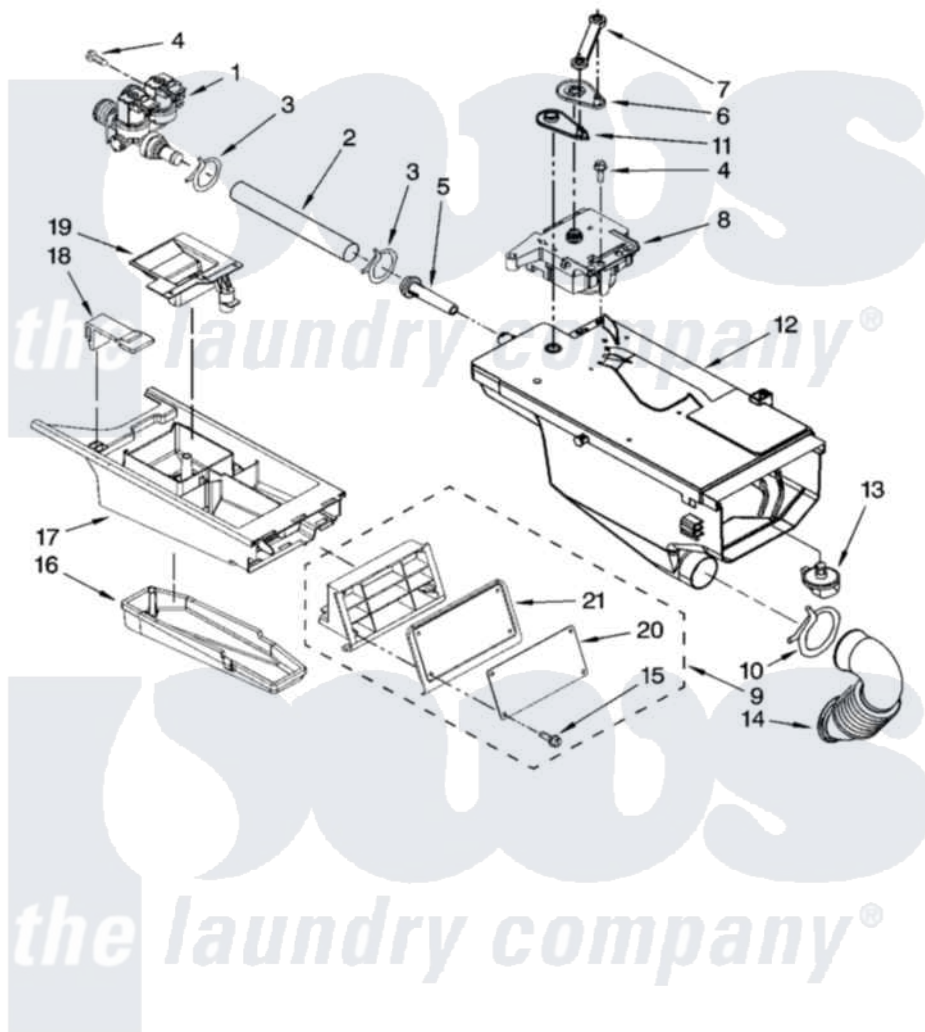

# Maytag MAH22PDAWW0 05 - DISPENSER PARTS

## DISPENSER PARTS

For Model: MAH22PDAWW0  
(White)

7

W10165328

Maytag Commercial Maytag MAH22PDAWW0 Washer Parts Parts Diagram 05 - DISPENSER PARTS  
Click on the part number to view part

Item	Original Part Number	Replaced By	Status	Part Description
1	<a href="#">8540751</a>			Valve, Water Inlet
2	<a href="#">8540065</a>			Hose, Valve To Dispenser
3	370450	<a href="#">596669</a>		Clamp, Manifold
4	8540282	<a href="#">8181661</a>		Screw, Actuator
5	8540042	<a href="#">8183181</a>		Nozzle, Inlet
6	<a href="#">8540393</a>			Cam, Actuator
7	<a href="#">8540394</a>			Lever, Water Distribution
8	W10143587	<a href="#">W10143586</a>		Actuator
9	<a href="#">W10137428</a>			Handle Assembly, Drawer
10	<a href="#">8281276</a>			Clamp, Hose
11	<a href="#">8540395</a>			Connection, Lever
12	<a href="#">8540058</a>			Dispenser
13	<a href="#">8540053</a>			Nozzle, Distribution
14	<a href="#">8540063</a>			Hose, Dispenser To Tub
15	<a href="#">W10137456</a>			Screw, 8-18 X 1/2
16	<a href="#">8540399</a>			Cover, Detergent Drawer

17	<a href="#">8540402</a>		Drawer, Detergent
18	<a href="#">W10137402</a>	<a href="#">W10198458</a>	Tab, Drawer Release
19	<a href="#">8540429</a>		Siphon, Bleach/Softener
20	<a href="#">W10137430</a>		Facia/Overlay, Drawer
21	<a href="#">W10137460</a>		Cover, Handle