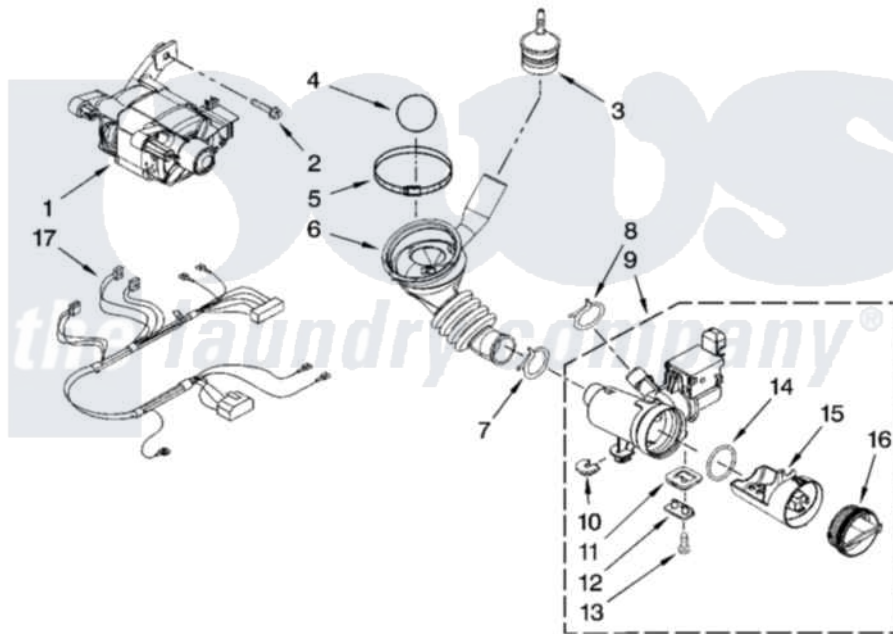

**PUMP AND MOTOR PARTS**

For Model: MAH22PDAWW0  
(White)

W10165328

10

Maytag [Commercial Maytag MAH22PDAWW0 Washer Parts](#) Parts Diagram 07 - PUMP AND MOTOR PARTS  
Click on the part number to view part

Item	Original Part Number	Replaced By	Status	Part Description
1	<a href="#">W10140579</a>			Motor, Drive
2	<a href="#">8540134</a>			Bolt, Motor
3	<a href="#">8540180</a>	<a href="#">W10405608</a>		Air Trap
4	<a href="#">8540013</a>			Ball
5	<a href="#">8540008</a>			Clamp
6	<a href="#">8540012</a>			Hose, Tub To Pump
7	370448	<a href="#">616099</a>		Clamp
8	<a href="#">356138</a>			Clamp, Hose
9	<a href="#">W10130913</a>			Pump
"	<a href="#">8540094</a>			Pump Motor Only (Not Illustrated)
10	W10191886	<a href="#">W10034820</a>		Foot, Rubber
11	W10191880	<a href="#">W10034830</a>		Foot, Rubber
12	W10190649	<a href="#">8540033</a>		Cap, Right Foot
13	W10167905	<a href="#">8533964</a>		Screw, 10-16 X 1.25
14	W10201457	<a href="#">W10130913</a>		Pump
15	W10190647	<a href="#">W10130913</a>		Pump