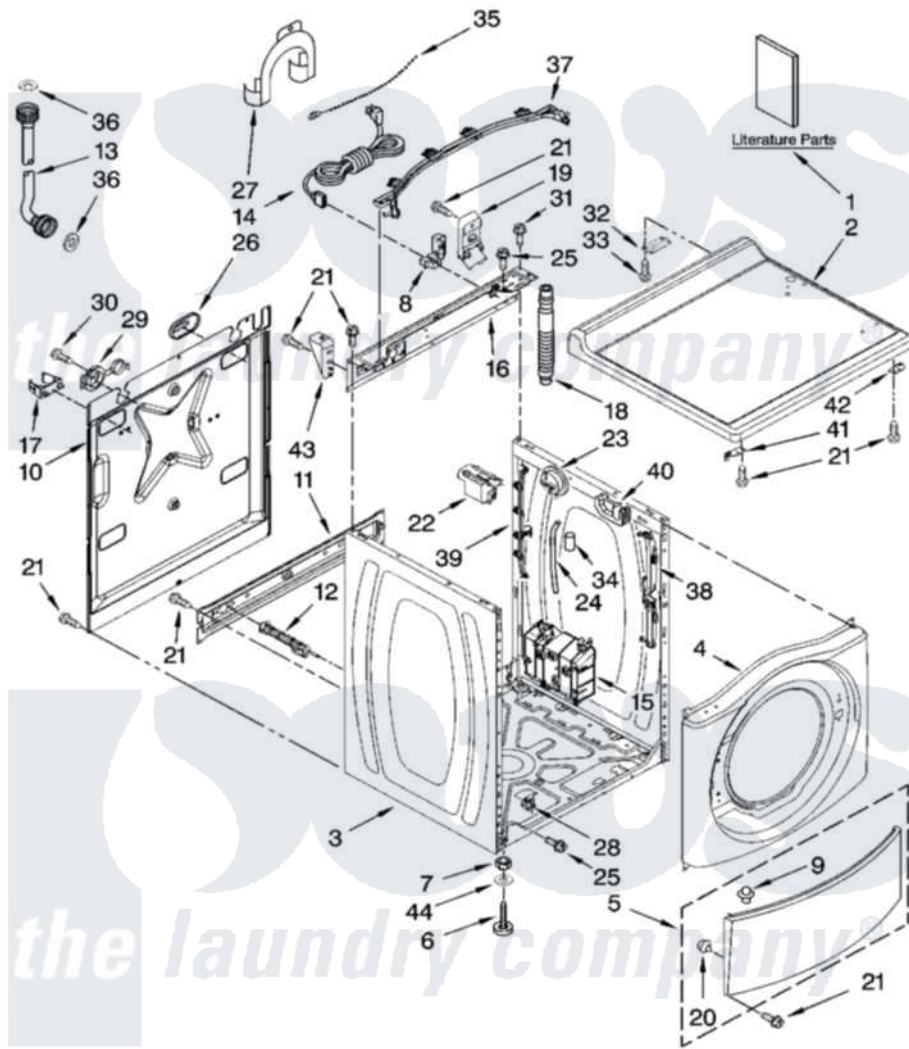

Maytag MAH22PDAWW1 01 - TOP AND CABINET PARTS

TOP AND CABINET PARTS

For Model: MAH22PDAWW1
(White)

W10244307

2

Maytag [Commercial Maytag MAH22PDAWW1 Washer Parts](#) Parts Diagram 01 - TOP AND CABINET PARTS

[Click on the part number to view part](#)

Item	Original Part Number	Replaced By	Status	Part Description
1	W10165327		Not Available	Installation Instructions
"	W10165326		Not Available	Tech Sheet (English)
"	W10194214		Not Available	Tech Sheet (French)
"	W10244307			Repair Parts List
2	W10137411			Top
3	W10201831	W10410294		Cabinet
4	W10112948	W10306505		Panel, Front
5	8540813	8540664		Toe Panel
6	W10121677	W10245373		Foot, Leveling
7	3359452			Nut, Lock
8	W10110676	8182635		Strain Relief
9	8518891			Rivet
10	8540582			Panel, Rear
11	W10189659			Brace, Transport
12	8540199	W10285622		Bolt
13	8571377	89503		Hose-Inlet

"	8571378	89503	Hose-Inlet
14	W10029820		Cord, Power
15	W10197864		Motor Control Unit
16	W10161694		Brace, Rear
17	8540093		Clamp, Tube Transportation
18	W10114608		Hose, Drain
19	8540607		Retainer, Hose Outlet
20	238614		Bumper And Isolation
21	W10015090	489442	Screw 3 2217757 Roller, Front
22	8540230	W10339736	Filter, Interference
23	W10163980		Switch, Pressure
24	8540294		Hose, Pressure Switch
25	8540479		Screw, Grounding
26	8540268		Cover, Transport
27	8540021	W10280024	U-Bend, Drain Hose
28	W10085220		Microswitch
29	8540728	8182699	Grommet, Cord Support
30	8540727	8182201	Screw, 3 X 8 mm
31	8540329		Screw, 8-18 X 7/16
32	8565018		Assembly, Hinge And Pin
33	342055	488627	Screw
34	2161302	2162499	Sleeve, Suction Line
35	3347868	W10339879	Tie, Cable
36	16123		Washer Inlet-Hose Miscellaneous Parts Must be Ordered Separately.
37	W10168548		Harness Channel, Top Rear
38	W10168546		Harness Channel, Side Front
39	W10168547		Harness Channel, Side Rear
40	8540643		Bracket, Spring
41	W10137445		Bracket - Top Panel, Left
42	W10137444		Bracket - Top Panel, Right
43	W10137398		Stop, Top Panel
44	487576		Washer, Nylon