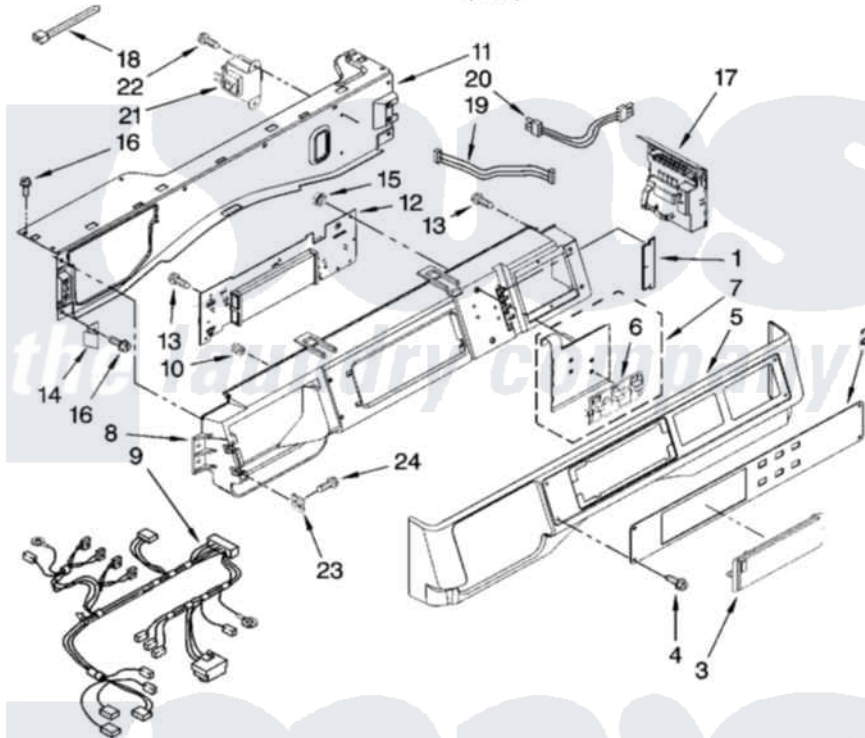

# Maytag MAH22PDAWW1 03 - CONTROL PANEL PARTS

## CONTROL PANEL PARTS

For Model: MAH22PDAWW1  
(White)

5

W10244307

Maytag [Commercial Maytag MAH22PDAWW1 Washer Parts](#) Parts Diagram 03 - CONTROL PANEL PARTS  
Click on the part number to view part

Item	Original Part Number	Replaced By	Status	Part Description
1	<a href="#">W10187276</a>			Seal, Console
2	<a href="#">W10137436</a>			Facia / Overlay
3	<a href="#">W10131114</a>			Cover, Display
4	<a href="#">W10137457</a>			Screw, 8-32 X 3/64
5	<a href="#">W10137458</a>			Console, Outer
6	<a href="#">W10131113</a>			Push Button
7	<a href="#">W10135389</a>			Push Button And Switch Assembly
8	<a href="#">W10137426</a>			Console, Inner
9	<a href="#">W10153921</a>			Harness, Wiring
10	<a href="#">W10189313</a>			Inserts
11	<a href="#">W10137396</a>			Bracket, Console
12	W10137414	<a href="#">W10329448</a>		Control-Elec
13	<a href="#">489136</a>			Screw, 3-24 X 1/32
14	<a href="#">W10137488</a>			Clip, Console
15	<a href="#">W10139046</a>			Nut 6-32
16	W10015090	<a href="#">489442</a>		Screw 3 2217757 Roller, Front

17	W10141556	<a href="#">W10269538</a>	Microcomputer, Machine Control
18	3429563	<a href="#">2205813</a>	Strap
19	<a href="#">W10155150</a>		Harness, Test
20	<a href="#">W10155149</a>		Harness, Wiring
21	<a href="#">W10131839</a>		Transformer 120 To 22.5 Vac
22	<a href="#">8540329</a>		Screw, 8-18 X 7/16
23	<a href="#">9781235</a>		NUt, U-Type
24	<a href="#">W10131119</a>		Screw, 8-18 X 5/16