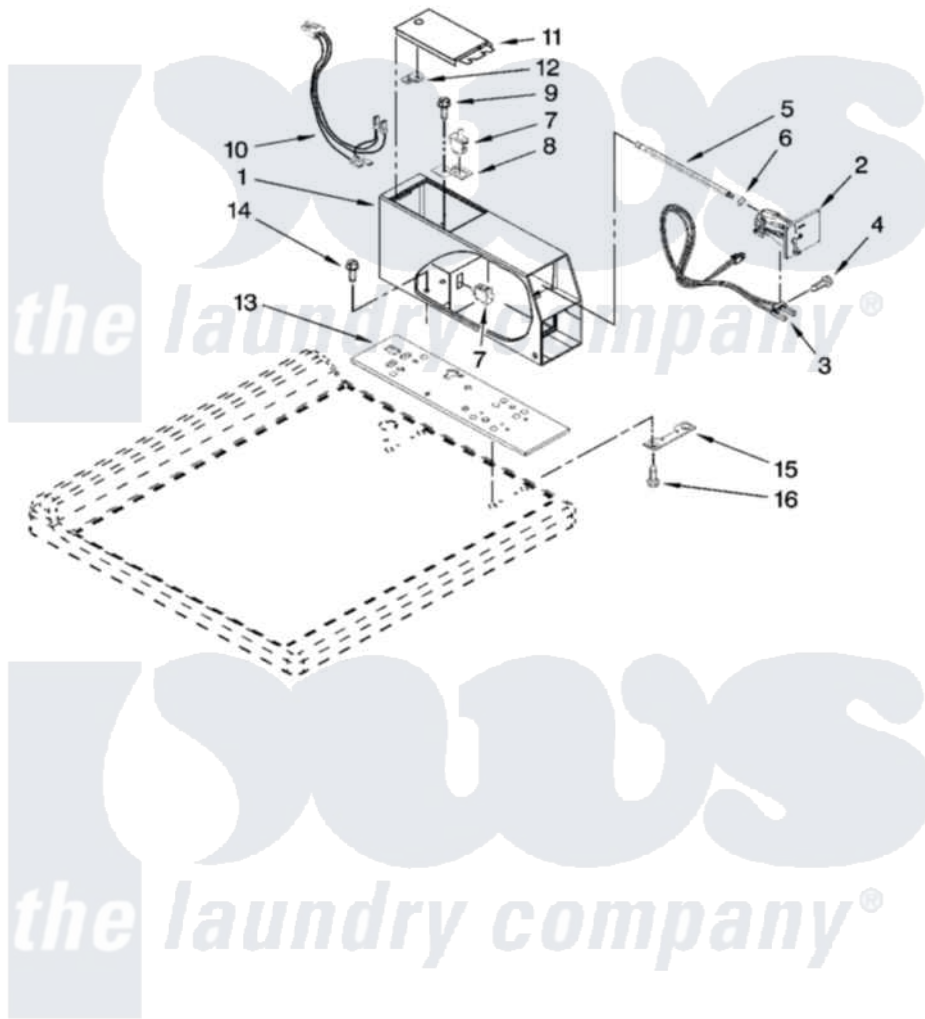

METER CASE PARTS

For Model: MAH22PDAWW1
(White)

W10244307

6

Maytag [Commercial Maytag MAH22PDAWW1 Washer Parts](#) Parts Diagram 04 - METER CASE PARTS
Click on the part number to view part

Item	Original Part Number	Replaced By	Status	Part Description
1	W10171128			Meter Case
2	W10133242			Coin Drop Assembly
3	W10130178	W10247389		Sensor
4	W10142655			Screw, 6-20 X 1.00
5	W10137319			Hex-Bar Bolt
6	W10068270			Washer, Lock
7	W10131838			Switch, Vault And Service Door
8	W10133508			Bracket, Service Switch
9	W10139210			Screw, 8-18 X 5/16
10	W10139456			Wire Harness, Sensor Switch
11	3351136			Service Door Assembly
12	W10145154			Cam, Commercial Lock
13	W10137448			Cushion, Meter Case
14	3349065			Bolt, Meter Case Mounting
15	3347825	3353813		Plate, Mounting
16	98445			Screw, 10-16 X 3/4