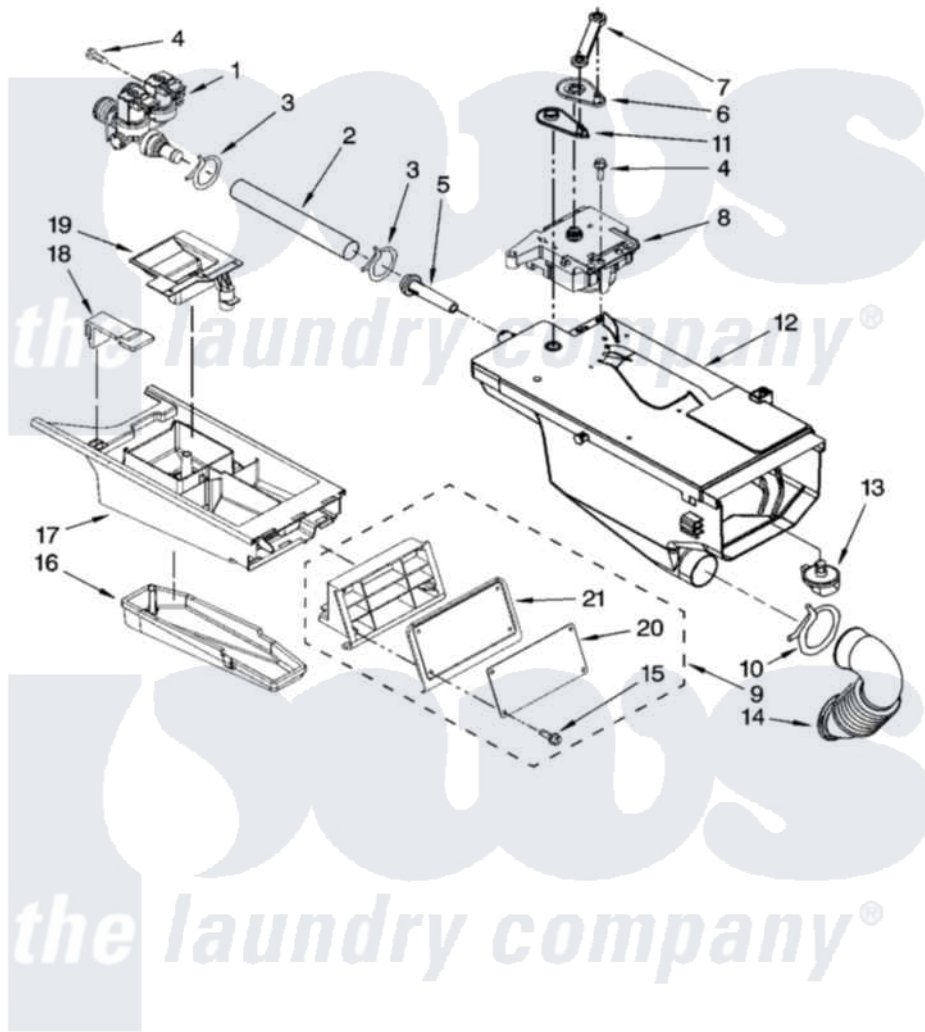

# Maytag MAH22PDAWW1 05 - DISPENSER PARTS

## DISPENSER PARTS

For Model: MAH22PDAWW1  
(White)

7

W10244307

Maytag Commercial Maytag MAH22PDAWW1 Washer Parts Parts Diagram 05 - DISPENSER PARTS  
Click on the part number to view part

Item	Original Part Number	Replaced By	Status	Part Description
1	<a href="#">8540751</a>			Valve, Water Inlet
2	<a href="#">8540065</a>			Hose, Valve To Dispenser
3	370450	<a href="#">596669</a>		Clamp, Manifold
4	8540282	<a href="#">8181661</a>		Screw, Actuator
5	8540042	<a href="#">8183181</a>		Nozzle, Inlet
6	<a href="#">8540393</a>			Cam, Actuator
7	<a href="#">8540394</a>			Lever, Water Distribution
8	W10143587	<a href="#">W10143586</a>		Actuator
9	<a href="#">W10137428</a>			Handle Assembly, Drawer
10	<a href="#">8281276</a>			Clamp, Hose
11	<a href="#">8540395</a>			Connection, Lever
12	<a href="#">8540058</a>			Dispenser
13	<a href="#">8540053</a>			Nozzle, Distribution
14	<a href="#">8540063</a>			Hose, Dispenser To Tub
15	<a href="#">W10137456</a>			Screw, 8-18 X 1/2
16	<a href="#">8540399</a>			Cover, Detergent Drawer

17	<a href="#">8540402</a>		Drawer, Detergent
18	<a href="#">W10137402</a>	<a href="#">W10198458</a>	Tab, Drawer Release
19	<a href="#">8540429</a>		Siphon, Bleach/Softener
20	<a href="#">W10137430</a>		Facia/Overlay, Drawer
21	<a href="#">W10137460</a>		Cover, Handle