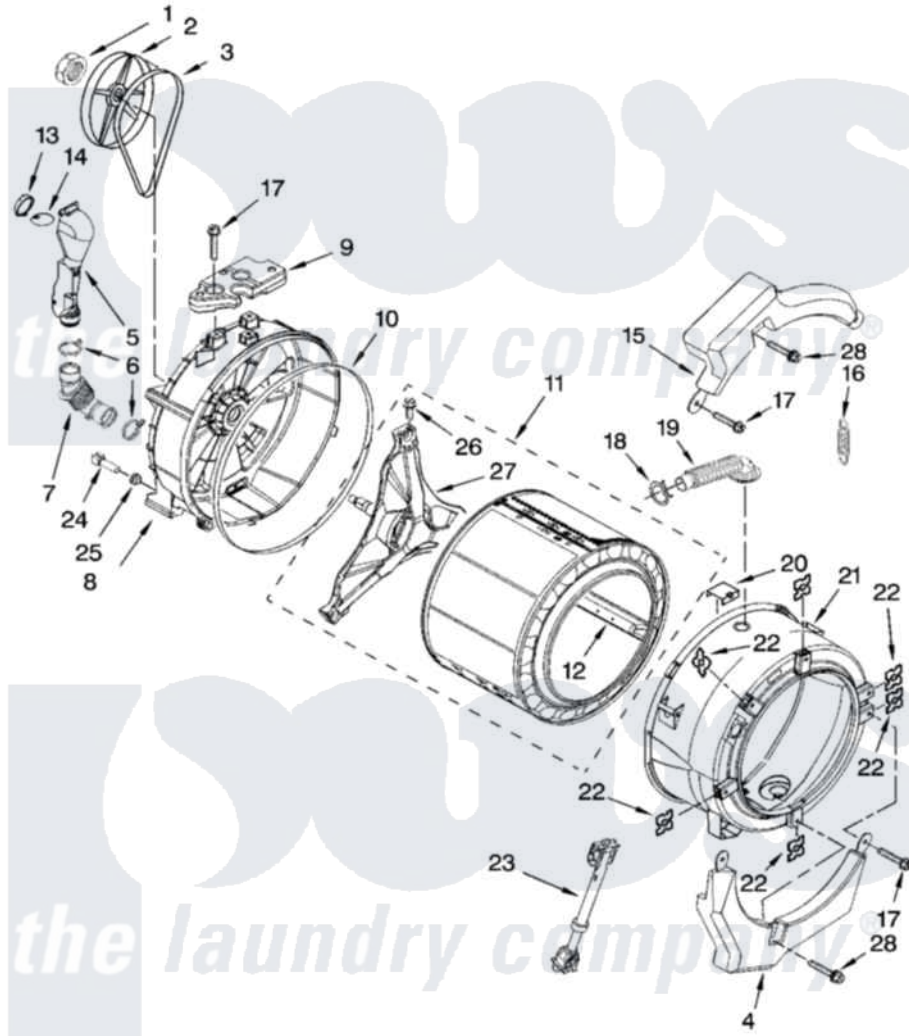

Maytag MAH22PDAWW1 06 - TUB AND BASKET PARTS

TUB AND BASKET PARTS

For Model: MAH22PDAWW1
(White)

W10244307

8

Maytag [Commercial Maytag MAH22PDAWW1 Washer Parts](#) Parts Diagram 06 - TUB AND BASKET PARTS
Click on the part number to view part

Item	Original Part Number	Replaced By	Status	Part Description
1	8533999	W10283361		Nut, Pulley
2	8540088C			Pulley
3	W10116215	W10388418		Belt
4	W10151304	W10200297		Counterwgt
5	W10142720			Pipe, Ventilation
6	8540010	W10208156		Clamp
7	8540019			Hose, Exhaust
8	W10202942	W10364247		Tub-Outer
9	8540602			Counterweight, Rear
10	8540090	W10111158		Gasket
11	W10165321			Basket, Complete
12	W10118982			Baffle, Tub
13	W10142721			Connector -Ventilation
14	W10142722			Flap - Ventilation
15	W10151303	W10200296		Counterwgt
16	W10010360	280159		Spring

17	W10094780	W10182109	Screw-Kit
18	3363365		Clamp, Hose
19	8540015		Hose, Exhaust
20	8540092		Clamp, Tub
21	W10112659	280251	Tub-Outer
22	8540072	8182512	Nut, Push-In
23	W10163171		Shock Absorber
24	8540226	8181705	Ntc
25	8540766		Seal, Rubber
26	8540382		Screw
27	8540457	W10202464	Crosspiece Assembly
28	W10174473	W10182109	Screw-Kit