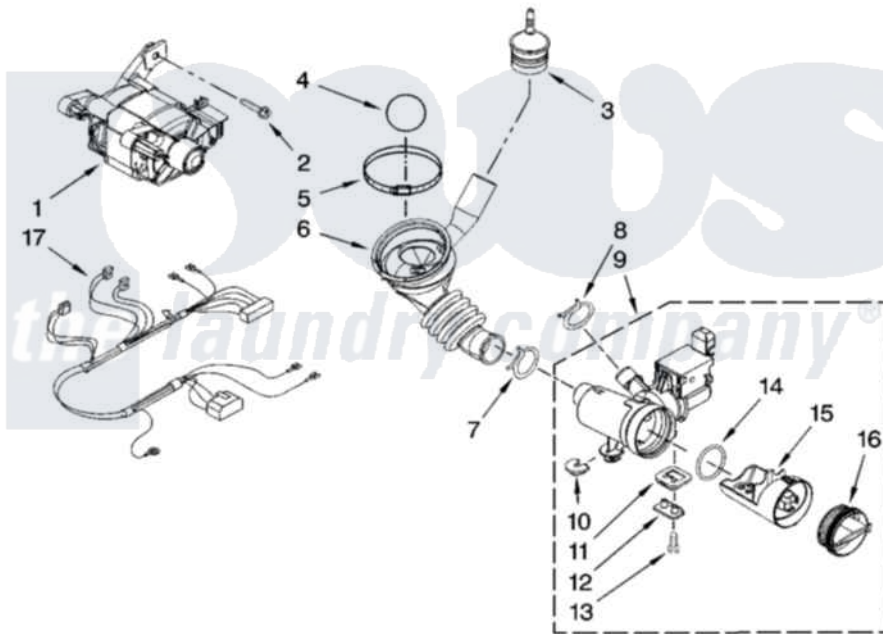

PUMP AND MOTOR PARTS

For Model: MAH22PDAWW1
(White)

W10244307

10

Maytag [Commercial Maytag MAH22PDAWW1 Washer Parts](#) Parts Diagram 07 - PUMP AND MOTOR PARTS

[Click on the part number to view part](#)

Item	Original Part Number	Replaced By	Status	Part Description
1	W10140579			Motor, Drive
2	8540134			Bolt, Motor
3	8540180	W10405608		Air Trap
4	8540013			Ball
5	8540008			Clamp
6	8540012			Hose, Tub To Pump
7	370448	616099		Clamp
8	356138			Clamp, Hose
9	W10130913			Pump
"	8540094			Pump Motor Only (Not Illustrated)
10	W10191886	W10034820		Foot, Rubber
11	W10191880	W10034830		Foot, Rubber
12	W10190649	8540033		Cap, Right Foot
13	W10167905	8533964		Screw, 10-16 X 1.25
14	W10201457	W10130913		Pump
15	W10190647	W10130913		Pump