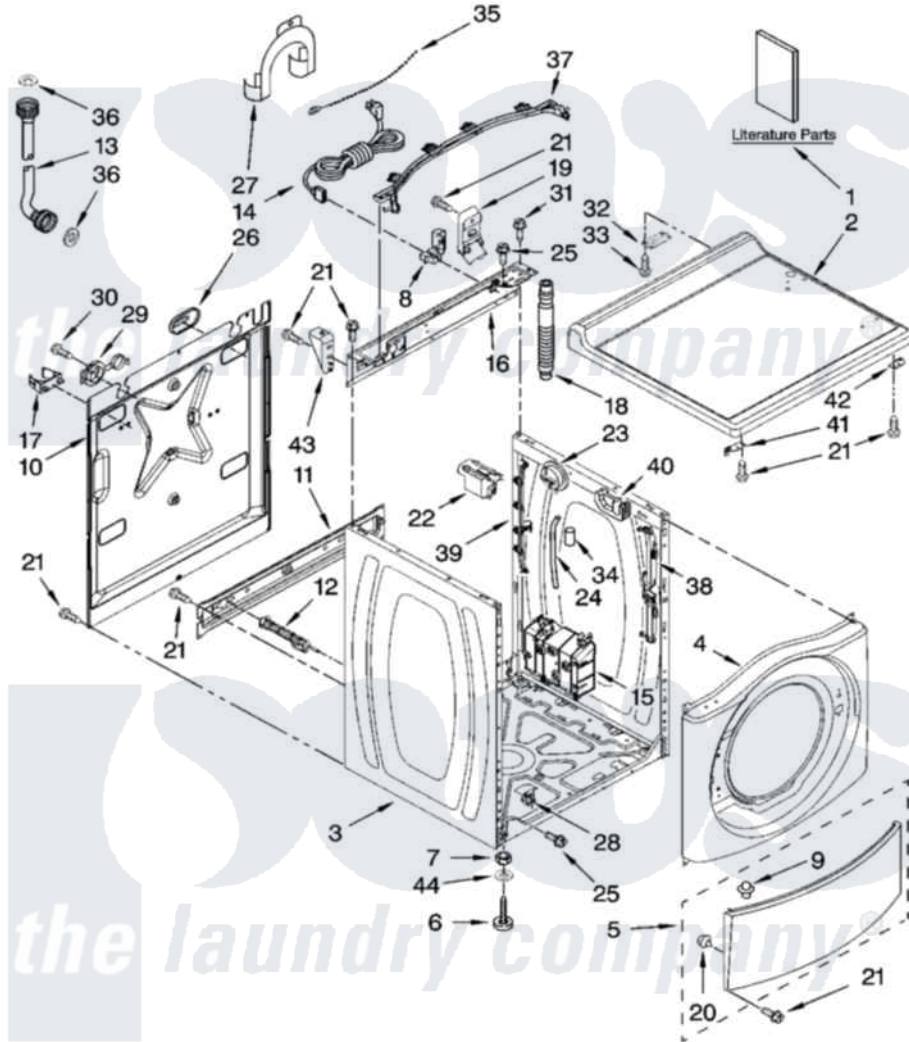

Maytag MAH22PDAXW0 01 - TOP AND CABINET PARTS

TOP AND CABINET PARTS

For Model: MAH22PDAXW0
(White)

W10189987

2

Maytag [Commercial Maytag MAH22PDAXW0 Washer Parts](#) Parts Diagram 01 - TOP AND CABINET PARTS
Click on the part number to view part

Item	Original Part Number	Replaced By	Status	Part Description
1	W10165327		Not Available	Installation Instructions
"	W10165326		Not Available	Tech Sheet (English)
"	W10194214		Not Available	Tech Sheet (French)
"	W10189987			Repair Parts List
2	W10137411			Top
3	W10184997	W10410294		Cabinet
4	W10112948	W10306505		Panel, Front
5	8540813	8540664		Toe Panel
6	W10121677	W10245373		Foot, Leveling
7	3359452			Nut, Lock
8	W10110676	8182635		Strain Relief
9	8518891			Rivet
10	8540582			Panel, Rear
11	W10189659			Brace, Transport
12	8540199	W10285622		Bolt
13	8571377	89503		Hose-Inlet

"	8571378	89503	Hose-Inlet
14	W10029820		Cord, Power
15	W10163005	W10197864	Motor Control Unit
16	W10161694		Brace, Rear
17	8540093		Clamp, Tube Transportation
18	W10114608		Hose, Drain
19	8540607		Retainer, Hose Outlet
20	238614		Bumper And Isolation
21	W10015090	489442	Screw 3 2217757 Roller, Front
22	8540230	W10339736	Filter, Interference
23	W10163980		Switch, Pressure
24	8540294		Hose, Pressure Switch
25	8540479		Screw, Grounding
26	8540268		Cover, Transport
27	8540021	W10280024	U-Bend, Drain Hose
28	W10085220		Microswitch
29	8540728	8182699	Grommet, Cord Support
30	8540727	8182201	Screw, 3 X 8 mm
31	8540329		Screw, 8-18 X 7/16
32	8565018		Assembly, Hinge And Pin
33	342055	488627	Screw
34	2161302	2162499	Sleeve, Suction Line
35	3347868	W10339879	Tie, Cable
36	16123		Washer Inlet-Hose Miscellaneous Parts Must be Ordered Separately.
37	W10168548		Harness Channel, Top Rear
38	W10168546		Harness Channel, Side Front
39	W10168547		Harness Channel, Side Rear
40	8540643		Bracket, Spring
41	W10137445		Bracket - Top Panel, Left
42	W10137444		Bracket - Top Panel, Right
43	W10137398		Stop, Top Panel
44	487576		Washer, Nylon