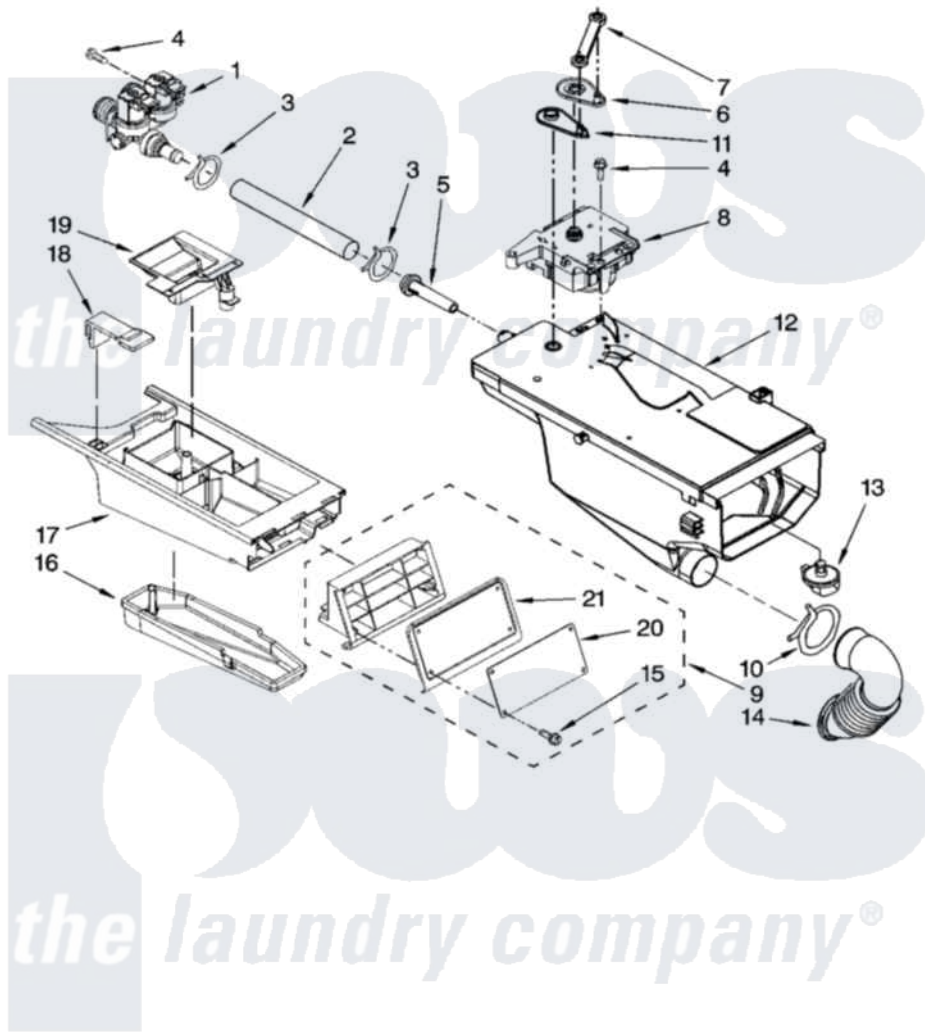

Maytag MAH22PDAXW0 05 - DISPENSER PARTS

DISPENSER PARTS

For Model: MAH22PDAXW0
(White)

7

W10189967

Maytag Commercial Maytag MAH22PDAXW0 Washer Parts Parts Diagram 05 - DISPENSER PARTS
Click on the part number to view part

Item	Original Part Number	Replaced By	Status	Part Description
1	8540751			Valve, Water Inlet
2	8540065			Hose, Valve To Dispenser
3	370450	596669		Clamp, Manifold
4	8540282	8181661		Screw, Actuator
5	8540042	8183181		Nozzle, Inlet
6	8540393			Cam, Actuator
7	8540394			Lever, Water Distribution
8	W10143587	W10143586		Actuator
9	W10137428			Handle Assembly, Drawer
10	8281276			Clamp, Hose
11	8540395			Connection, Lever
12	8540058			Dispenser
13	8540053			Nozzle, Distribution
14	8540063			Hose, Dispenser To Tub
15	W10137456			Screw, 8-18 X 1/2
16	8540399			Cover, Detergent Drawer