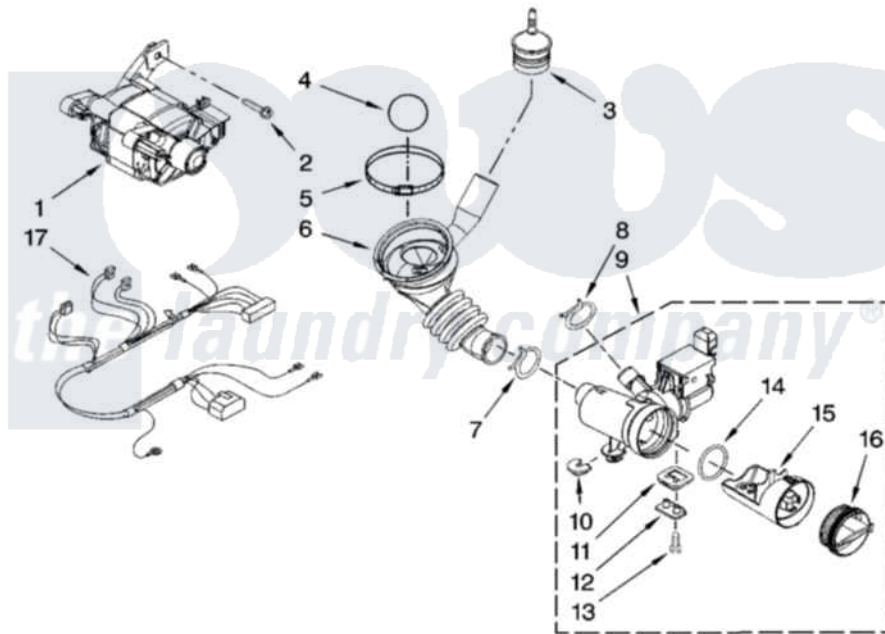

Maytag MAH22PDAXW0 07 - PUMP AND MOTOR PARTS

PUMP AND MOTOR PARTS

For Model: MAH22PDAXW0
(White)

W10189987

10

Maytag [Commercial Maytag MAH22PDAXW0 Washer Parts](#) Parts Diagram 07 - PUMP AND MOTOR PARTS
Click on the part number to view part

Item	Original Part Number	Replaced By	Status	Part Description
1	W10140579			Motor, Drive
2	8540134			Bolt, Motor
3	8540180	W10405608		Air Trap
4	8540013			Ball
5	8540008			Clamp
6	8540012			Hose, Tub To Pump
7	370448	616099		Clamp
8	356138			Clamp, Hose
9	W10130913			Pump
"	8540094			Pump Motor Only (Not Illustrated)
10	W10191886	W10034820		Foot, Rubber
11	W10191880	W10034830		Foot, Rubber
12	W10190649	8540033		Cap, Right Foot
13	W10167905	8533964		Screw, 10-16 X 1.25
14	W10201457	W10130913		Pump
15	W10190647	W10130913		Pump