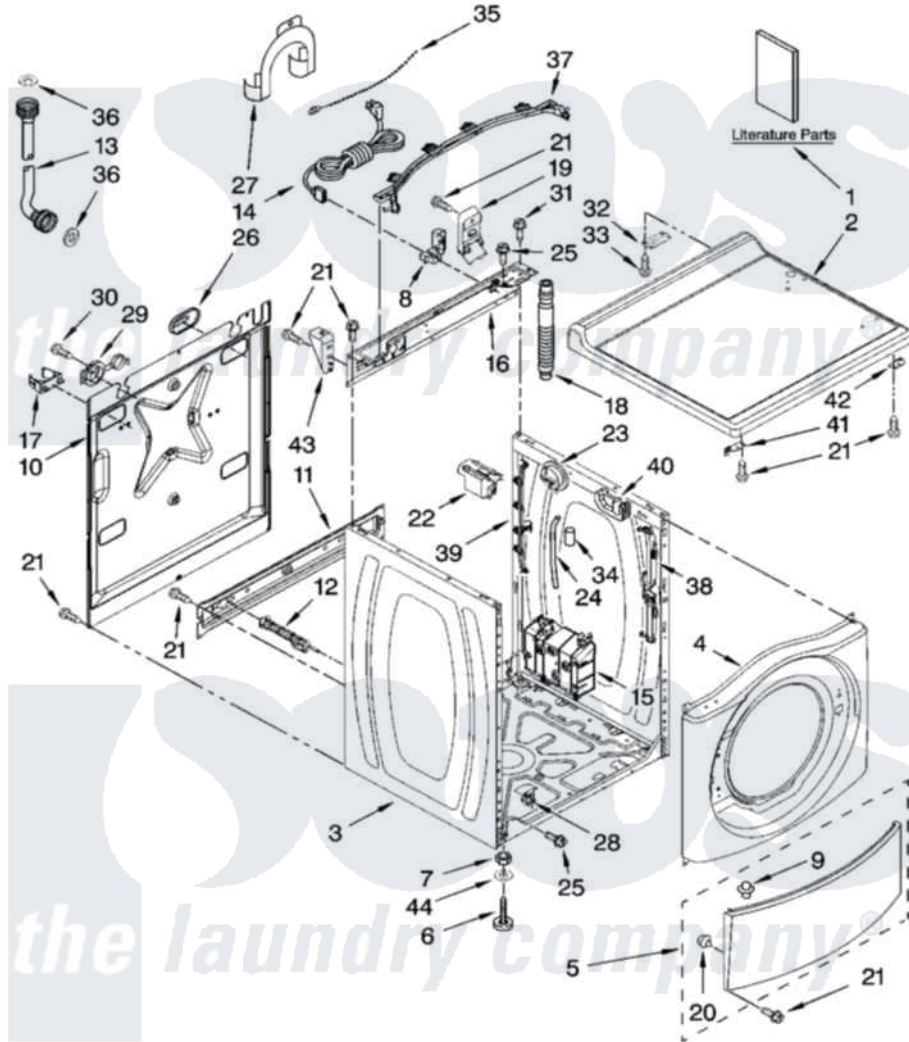

Maytag MAH22PDAXW1 01 - TOP AND CABINET PARTS

TOP AND CABINET PARTS

For Model: MAH22PDAXW1
(White)

W10244308

2

Maytag [Commercial Maytag MAH22PDAXW1 Washer Parts](#) Parts Diagram 01 - TOP AND CABINET PARTS
Click on the part number to view part

Item	Original Part Number	Replaced By	Status	Part Description
1	W10165327		Not Available	Installation Instructions
"	W10165326		Not Available	Tech Sheet (English)
"	W10194214		Not Available	Tech Sheet (French)
"	W10244308			Repair Parts List
2	W10137411			Top
3	W10201831	W10410294		Cabinet
4	W10112948	W10306505		Panel, Front
5	8540813	8540664		Toe Panel
6	W10121677	W10245373		Foot, Leveling
7	3359452			Nut, Lock
8	W10110676	8182635		Strain Relief
9	8518891			Rivet
10	8540582			Panel, Rear
11	W10189659			Brace, Transport
12	8540199	W10285622		Bolt
13	8571377	89503		Hose-Inlet

"	8571378	89503	Hose-Inlet
14	W10029820		Cord, Power
15	W10197864		Motor Control Unit
16	W10161694		Brace, Rear
17	8540093		Clamp, Tube Transportation
18	W10114608		Hose, Drain
19	8540607		Retainer, Hose Outlet
20	238614		Bumper And Isolation
21	W10015090	489442	Screw 3 2217757 Roller, Front
22	8540230	W10339736	Filter, Interference
23	W10163980		Switch, Pressure
24	8540294		Hose, Pressure Switch
25	8540479		Screw, Grounding
26	8540268		Cover, Transport
27	8540021	W10280024	U-Bend, Drain Hose
28	W10085220		Microswitch
29	8540728	8182699	Grommet, Cord Support
30	8540727	8182201	Screw, 3 X 8 mm
31	8540329		Screw, 8-18 X 7/16
32	8565018		Assembly, Hinge And Pin
33	342055	488627	Screw
34	2161302	2162499	Sleeve, Suction Line
35	3347868	W10339879	Tie, Cable
36	16123		Washer Inlet-Hose Miscellaneous Parts Must be Ordered Separately.
37	W10168548		Harness Channel, Top Rear
38	W10168546		Harness Channel, Side Front
39	W10168547		Harness Channel, Side Rear
40	8540643		Bracket, Spring
41	W10137445		Bracket - Top Panel, Left
42	W10137444		Bracket - Top Panel, Right
43	W10137398		Stop, Top Panel
44	487576		Washer, Nylon