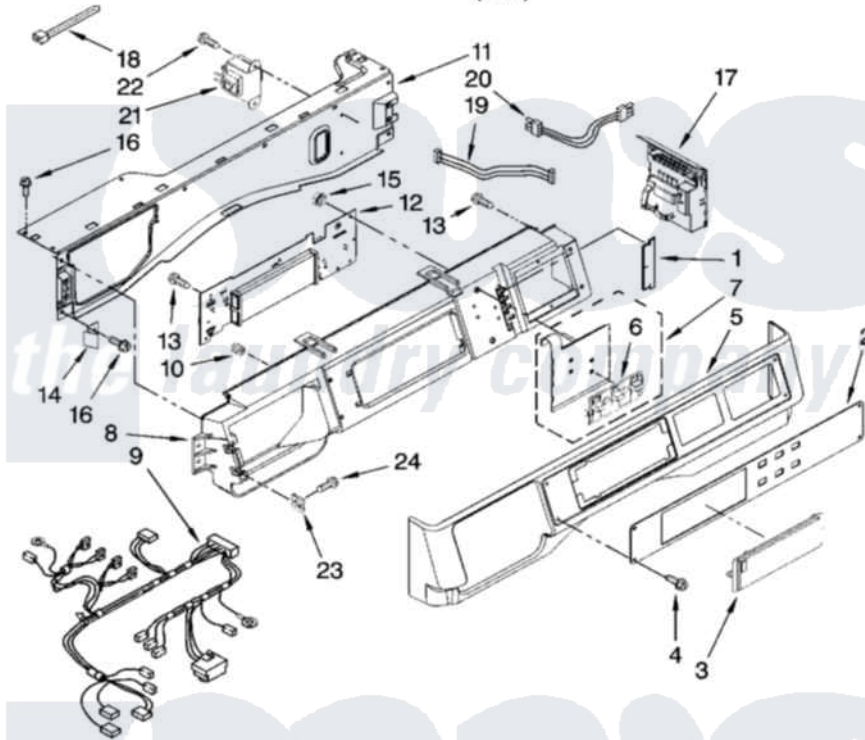

Maytag MAH22PDAXW1 03 - CONTROL PANEL PARTS

CONTROL PANEL PARTS

For Model: MAH22PDAXW1
(White)

5

W10244308

Maytag [Commercial Maytag MAH22PDAXW1 Washer Parts](#) Parts Diagram 03 - CONTROL PANEL PARTS
Click on the part number to view part

Item	Original Part Number	Replaced By	Status	Part Description
1	W10187276			Seal, Console
2	W10137436			Facia / Overlay
3	W10131114			Cover, Display
4	W10137457			Screw, 8-32 X 3/64
5	W10137458			Console, Outer
6	W10131113			Push Button
7	W10135389			Push Button And Switch Assembly
8	W10137426			Console, Inner
9	W10153921			Harness, Wiring
10	W10189313			Inserts
11	W10137396			Bracket, Console
12	W10137414	W10329448		Control-Elec
13	489136			Screw, 3-24 X 1/32
14	W10137488			Clip, Console
15	W10139046			Nut 6-32
16	W10015090	489442		Screw 3 2217757 Roller, Front

17	W10141556	W10269538	Microcomputer, Machine Control
18	3429563	2205813	Strap
19	W10155150		Harness, Test
20	W10155149		Harness, Wiring
21	W10131839		Transformer 120 To 22.5 Vac
22	8540329		Screw, 8-18 X 7/16
23	9781235		NUt, U-Type
24	W10131119		Screw, 8-18 X 5/16