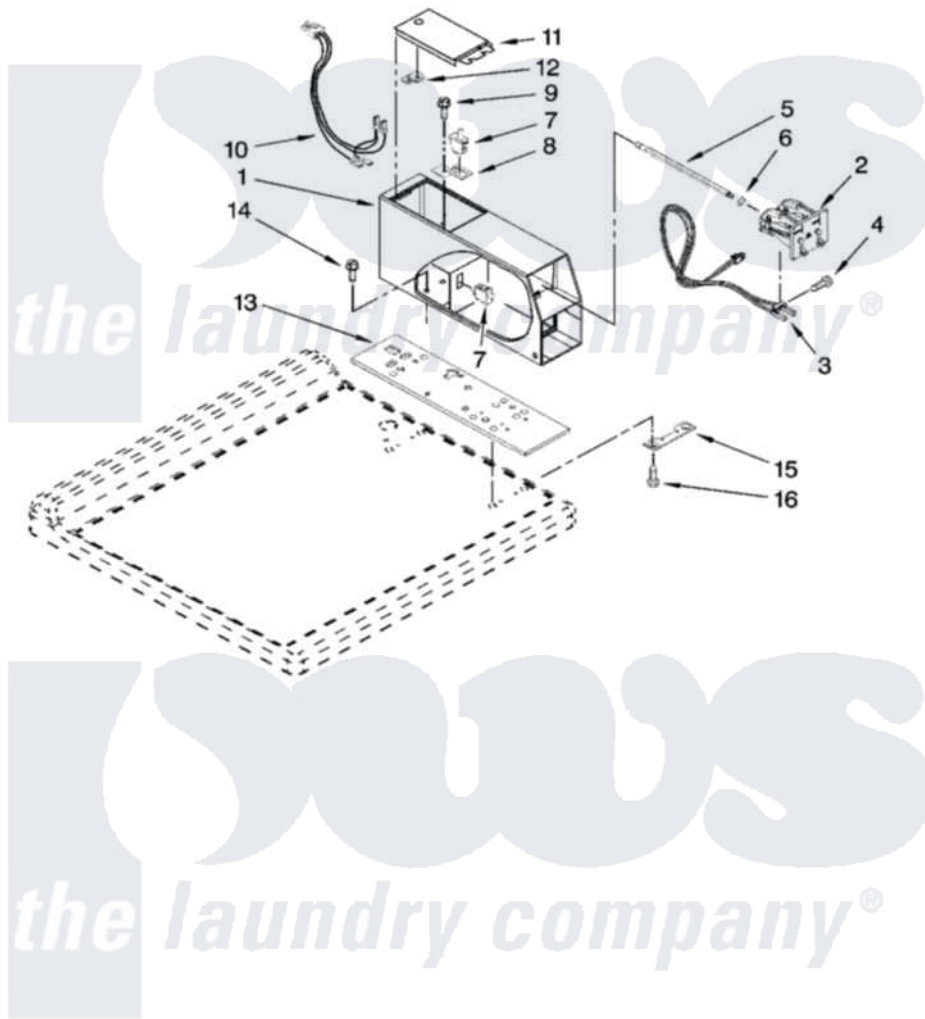

# Maytag MAH22PDAXW1 04 - METER CASE PARTS

## METER CASE PARTS

For Model: MAH22PDAXW1  
(White)

W10244308

6

Maytag [Commercial Maytag MAH22PDAXW1 Washer Parts](#) Parts Diagram 04 - METER CASE PARTS  
Click on the part number to view part

Item	Original Part Number	Replaced By	Status	Part Description
1	<a href="#">W10171128</a>			Meter Case
2	<a href="#">W10133245</a>			Dual Coin Drop Assembly
3	W10130178	<a href="#">W10247389</a>		Sensor
4	<a href="#">W10142655</a>			Screw, 6-20 X 1.00
5	<a href="#">W10137319</a>			Hex-Bar Bolt
6	<a href="#">W10068270</a>			Washer, Lock
7	<a href="#">W10131838</a>			Switch, Vault And Service Door
8	<a href="#">W10133508</a>			Bracket, Service Switch
9	<a href="#">W10139210</a>			Screw, 8-18 X 5/16
10	<a href="#">W10139456</a>			Wire Harness, Sensor Switch
11	<a href="#">3351136</a>			Service Door Assembly
12	<a href="#">W10145154</a>			Cam, Commercial Lock
13	<a href="#">W10137448</a>			Cushion, Meter Case
14	<a href="#">3349065</a>			Bolt, Meter Case Mounting
15	3347825	<a href="#">3353813</a>		Plate, Mounting
16	<a href="#">98445</a>			Screw, 10-16 X 3/4