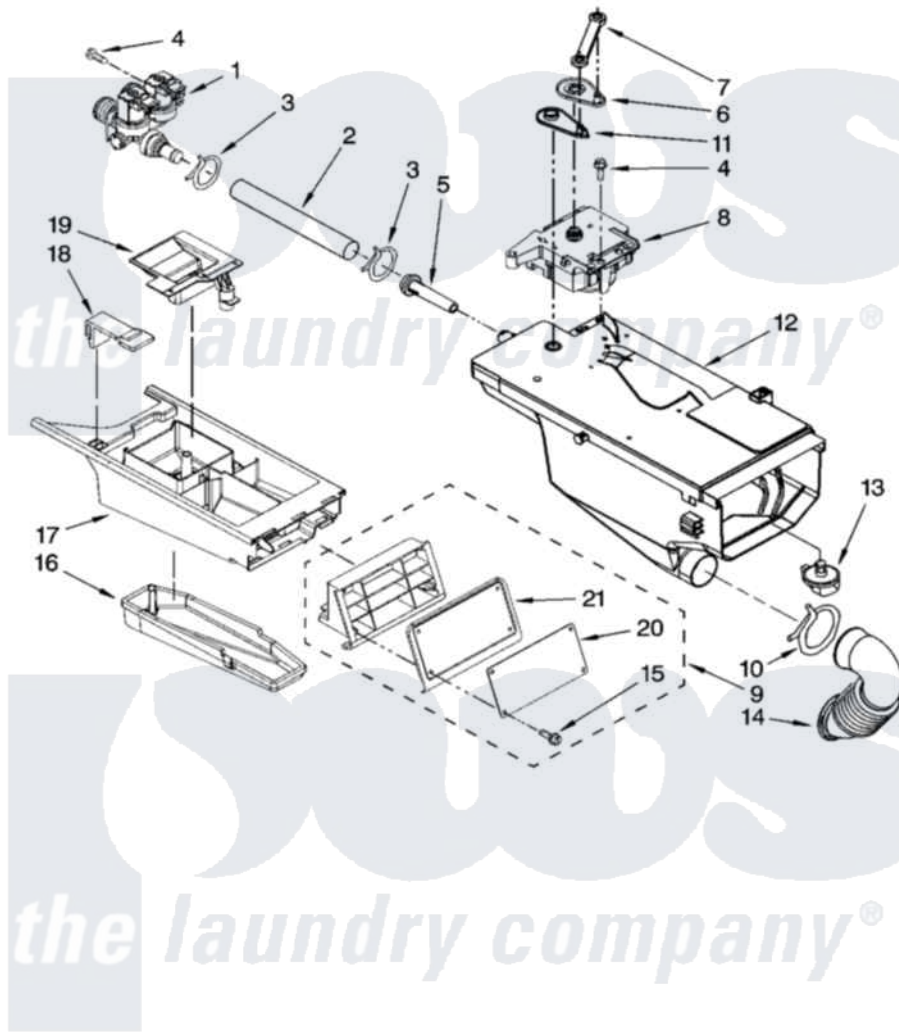

# Maytag MAH22PDAXW1 05 - DISPENSER PARTS

## DISPENSER PARTS

For Model: MAH22PDAXW1  
(White)

7

W10244308

Maytag Commercial Maytag MAH22PDAXW1 Washer Parts Parts Diagram 05 - DISPENSER PARTS  
Click on the part number to view part

Item	Original Part Number	Replaced By	Status	Part Description
1	<a href="#">8540751</a>			Valve, Water Inlet
2	<a href="#">8540065</a>			Hose, Valve To Dispenser
3	370450	<a href="#">596669</a>		Clamp, Manifold
4	8540282	<a href="#">8181661</a>		Screw, Actuator
5	8540042	<a href="#">8183181</a>		Nozzle, Inlet
6	<a href="#">8540393</a>			Cam, Actuator
7	<a href="#">8540394</a>			Lever, Water Distribution
8	W10143587	<a href="#">W10143586</a>		Actuator
9	<a href="#">W10137428</a>			Handle Assembly, Drawer
10	<a href="#">8281276</a>			Clamp, Hose
11	<a href="#">8540395</a>			Connection, Lever
12	<a href="#">8540058</a>			Dispenser
13	<a href="#">8540053</a>			Nozzle, Distribution
14	<a href="#">8540063</a>			Hose, Dispenser To Tub
15	<a href="#">W10137456</a>			Screw, 8-18 X 1/2
16	<a href="#">8540399</a>			Cover, Detergent Drawer

17	<a href="#">8540402</a>		Drawer, Detergent
18	<a href="#">W10137402</a>	<a href="#">W10198458</a>	Tab, Drawer Release
19	<a href="#">8540429</a>		Siphon, Bleach/Softener
20	<a href="#">W10137430</a>		Facia/Overlay, Drawer
21	<a href="#">W10137460</a>		Cover, Handle