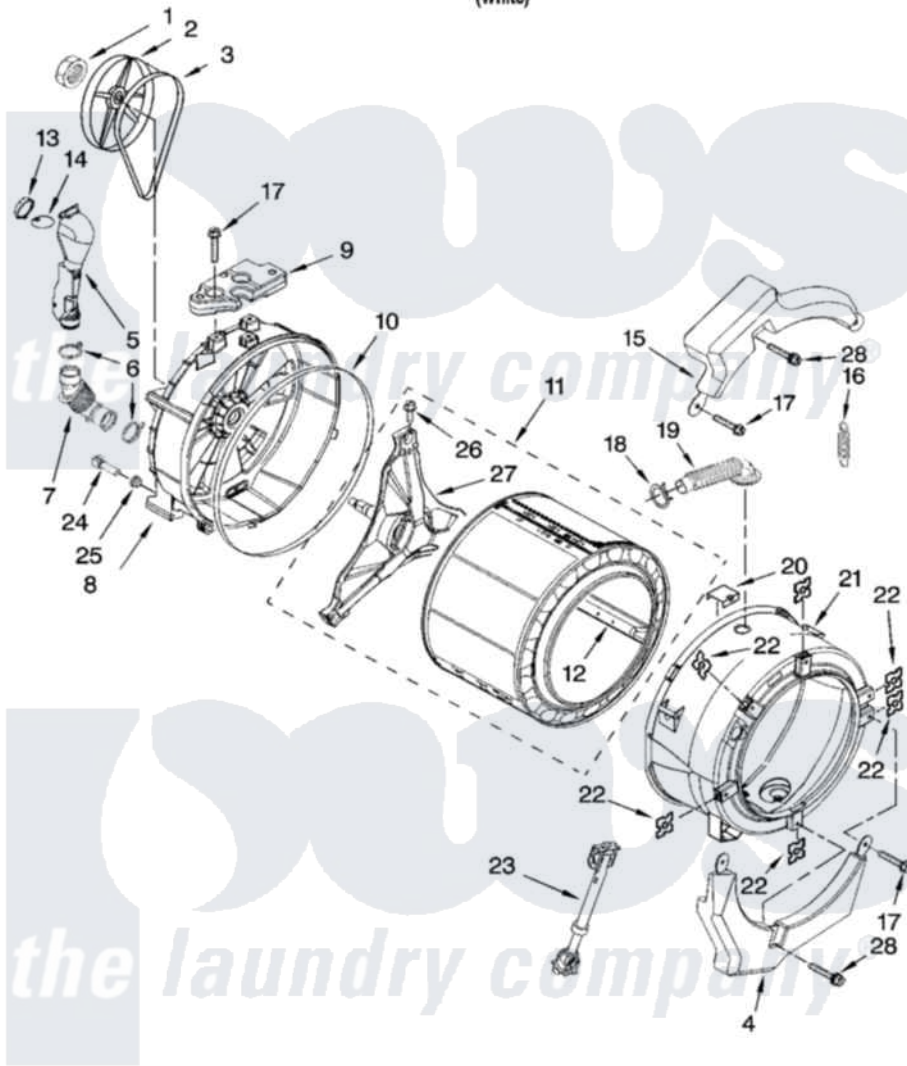

TUB AND BASKET PARTS

For Model: MAH22PDAXW1
(White)

W10244308

8

Maytag [Commercial Maytag MAH22PDAXW1 Washer Parts](#) Parts Diagram 06 - TUB AND BASKET PARTS
Click on the part number to view part

Item	Original Part Number	Replaced By	Status	Part Description
1	8533999	W10283361		Nut, Pulley
2	8540088C			Pulley
3	W10116215	W10388418		Belt
4	W10151304	W10200297		Counterwgt
5	W10142720			Pipe, Ventilation
6	8540010	W10208156		Clamp
7	8540019			Hose, Exhaust
8	W10202942	W10364247		Tub-Outer
9	8540602			Counterweight, Rear
10	8540090	W10111158		Gasket
11	W10165321			Basket, Complete
12	W10118982			Baffle, Tub
13	W10142721			Connector -Ventilation
14	W10142722			Flap - Ventilation
15	W10151303	W10200296		Counterwgt
16	W10010360	280159		Spring