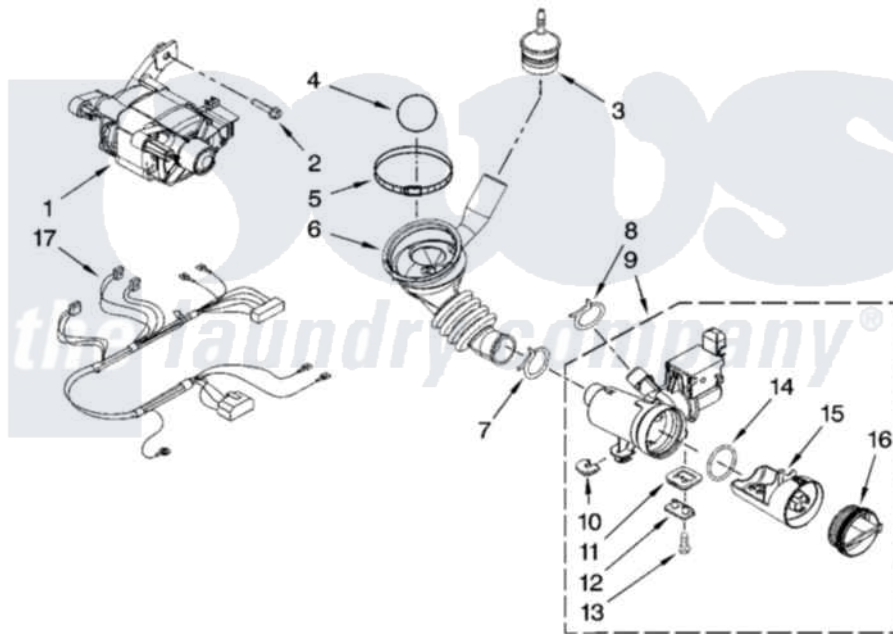

# Maytag MAH22PDAXW1 07 - PUMP AND MOTOR PARTS

## PUMP AND MOTOR PARTS

For Model: MAH22PDAXW1  
(White)

W10244308

10

Maytag [Commercial Maytag MAH22PDAXW1 Washer Parts](#) Parts Diagram 07 - PUMP AND MOTOR PARTS  
Click on the part number to view part

Item	Original Part Number	Replaced By	Status	Part Description
1	<a href="#">W10140579</a>			Motor, Drive
2	<a href="#">8540134</a>			Bolt, Motor
3	<a href="#">8540180</a>	<a href="#">W10405608</a>		Air Trap
4	<a href="#">8540013</a>			Ball
5	<a href="#">8540008</a>			Clamp
6	<a href="#">8540012</a>			Hose, Tub To Pump
7	370448	<a href="#">616099</a>		Clamp
8	<a href="#">356138</a>			Clamp, Hose
9	<a href="#">W10130913</a>			Pump
"	<a href="#">8540094</a>			Pump Motor Only (Not Illustrated)
10	W10191886	<a href="#">W10034820</a>		Foot, Rubber
11	W10191880	<a href="#">W10034830</a>		Foot, Rubber
12	W10190649	<a href="#">8540033</a>		Cap, Right Foot
13	W10167905	<a href="#">8533964</a>		Screw, 10-16 X 1.25
14	W10201457	<a href="#">W10130913</a>		Pump
15	W10190647	<a href="#">W10130913</a>		Pump