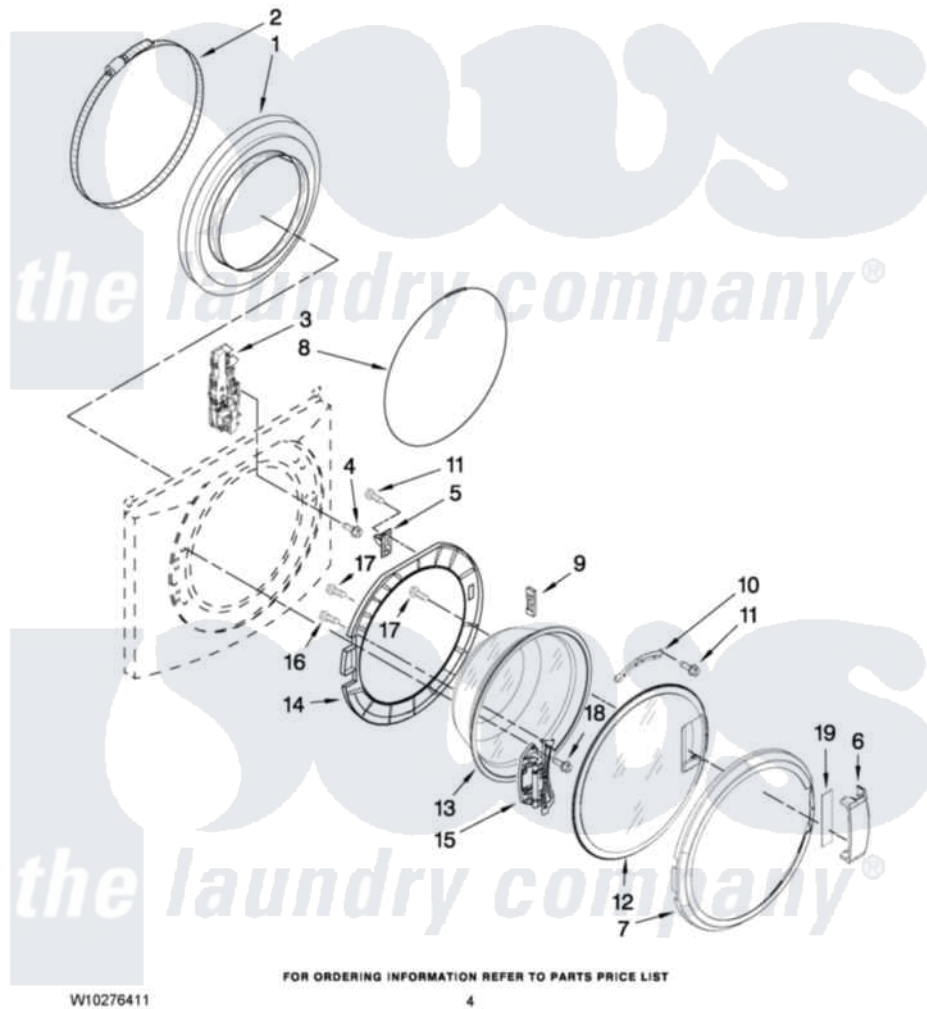

Maytag MAH22PDBWW0 02 - DOOR AND LATCH PARTS

DOOR AND LATCH PARTS

For Model: MAH22PDBWW0
(White)

Maytag [Commercial Maytag MAH22PDBWW0 Washer Parts](#) Parts Diagram 02 - DOOR AND LATCH PARTS
Click on the part number to view part

Item	Original Part Number	Replaced By	Status	Part Description
1	W10130455			Bellow
2	8540108			Clamp, Bellow To Tub
3	W10153867	W10375379		Lock, Door
4	8540725			Screw
5	8540221	W10111148		Strike
6	W10117474			Handle, Door
7	W10112914			Trim Ring, Outer Door
8	W10217563			Clamp, Bellow To Front Panel
9	8540115			Clamp, Support
10	8540114			Clamp, Glass
11	8540513	8182214		Screw
12	W10137404			Frame, Door Front Assembly
13	W10112078	W10388315		Glass, Door
14	W10138523			Frame, Door Back Support
15	W10118967			Hinge, Door
16	8540284	8181660		Screw

17 8540282
18 W10015090
19 [W10112927](#)

[8181661](#)
[489442](#)

Screw, Actuator
Screw 3 2217757 Roller, Front
Pad, Door Handle