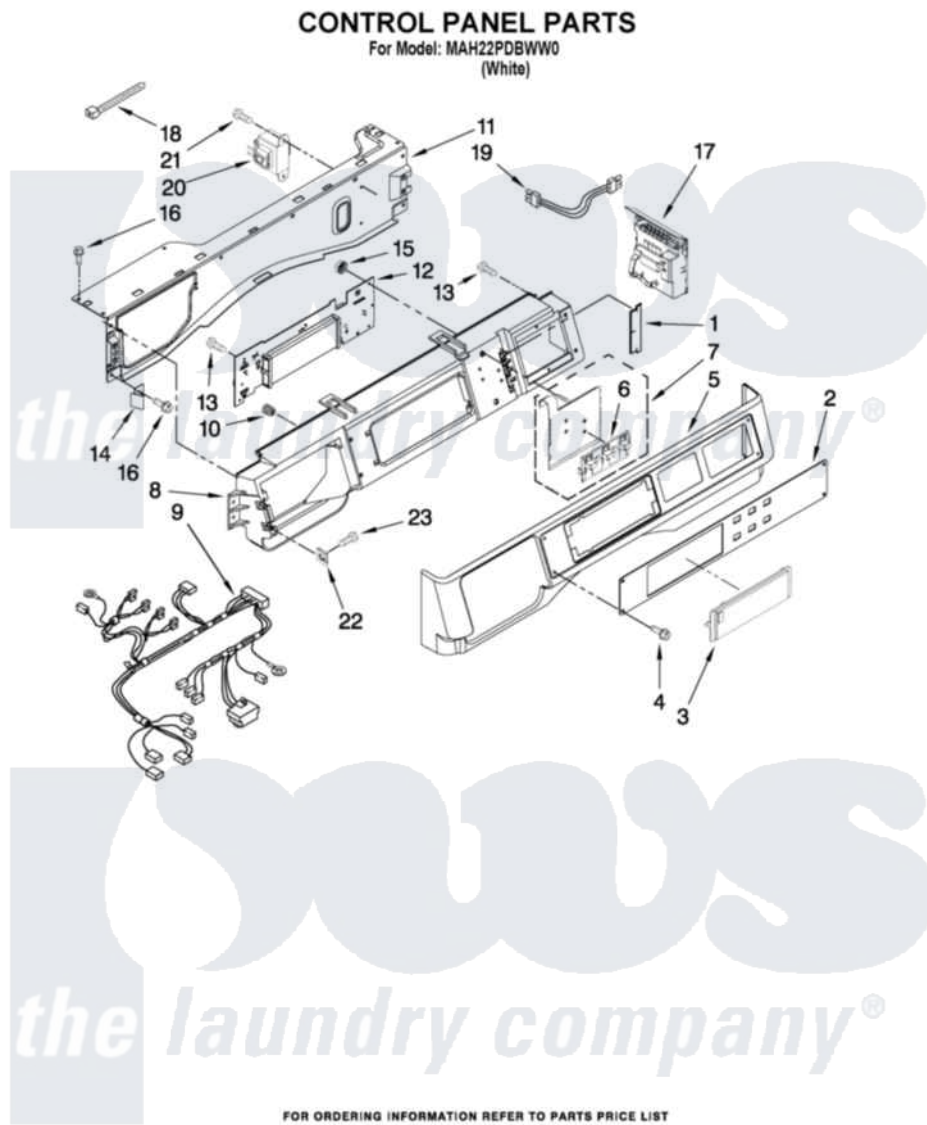

Maytag MAH22PDBWW0 03 - CONTROL PANEL PARTS

5

W10276411

Maytag [Commercial Maytag MAH22PDBWW0 Washer Parts](#) Parts Diagram 03 - CONTROL PANEL PARTS
Click on the part number to view part

Item	Original Part Number	Replaced By	Status	Part Description
1	W10187276			Seal, Console
2	W10137436			Facia / Overlay
3	W10131114			Cover, Display
4	W10137457			Screw, 8-32 X 3/64
5	W10137458			Console, Outer
6	W10131113			Push Button
7	W10135389			Push Button And Switch Assembly
8	W10137426			Console, Inner
9	W10153921			Harness, Wiring
10	W10189313			Inserts
11	W10137396			Bracket, Console
12	W10166358			User Interface
13	489136			Screw, 3-24 X 1/32
14	W10137488			Clip, Console
15	W10139046			Nut 6-32
16	W10015090	489442		Screw 3 2217757 Roller, Front

17	W10269538		Microcomputer, Machine Control
18	3429563	2205813	Strap
19	W10155149		Harness, Wiring
20	W10131839		Transformer 120 To 22.5 Vac
21	8540329		Screw, 8-18 X 7/16
22	9781235		NUT, U-Type
23	W10131119		Screw, 8-18 X 5/16