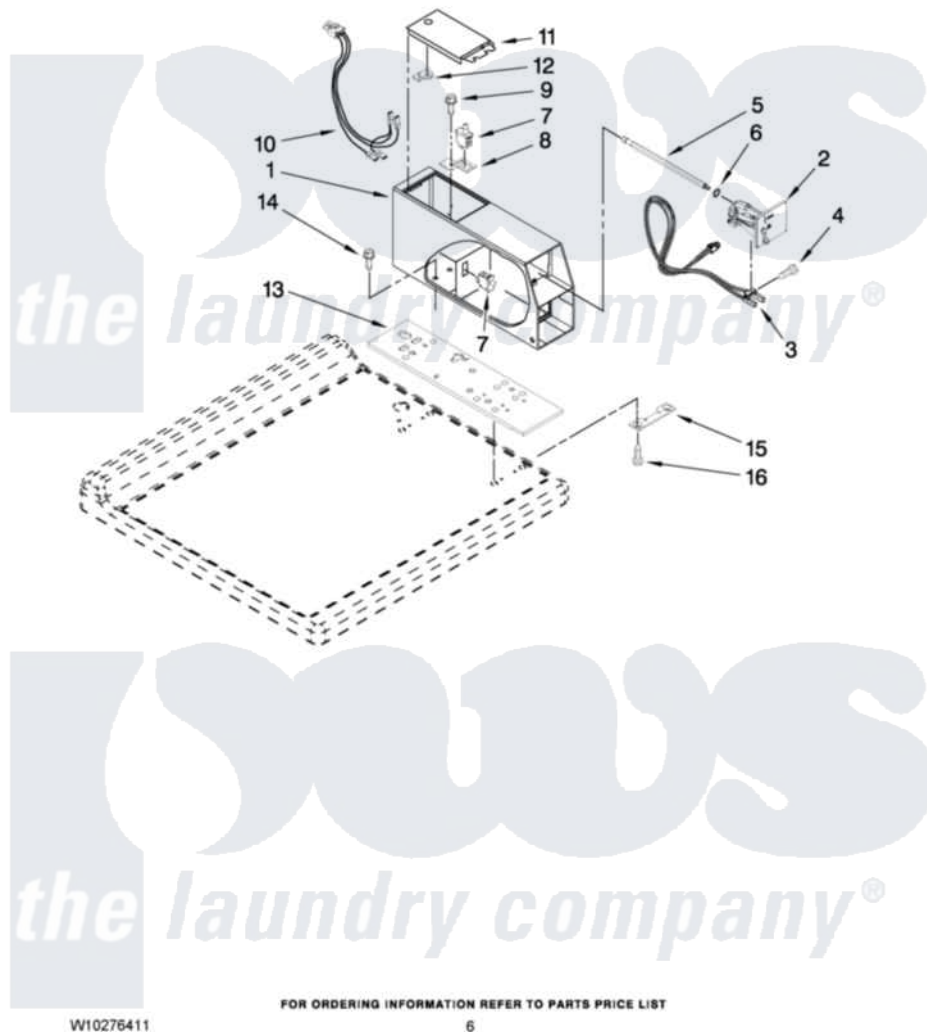

Maytag MAH22PDBWW0 04 - METER CASE PARTS

METER CASE PARTS

For Model: MAH22PDBWW0
(White)

W10276411

FOR ORDERING INFORMATION REFER TO PARTS PRICE LIST

6

Maytag [Commercial Maytag MAH22PDBWW0 Washer Parts](#) Parts Diagram 04 - METER CASE PARTS

[Click on the part number to view part](#)

Item	Original Part Number	Replaced By	Status	Part Description
1	W10171128			Meter Case
2	W10133242			Coin Drop Assembly
3	W10130178	W10247389		Sensor
4	W10142655			Screw, 6-20 X 1.00
5	W10137319			Hex-Bar Bolt
6	W10068270			Washer, Lock
7	W10131838			Switch, Vault And Service Door
8	W10133508			Bracket, Service Switch
9	W10139210			Screw, 8-18 X 5/16
10	W10139456			Wire Harness, Sensor Switch
11	3351136			Service Door Assembly
12	W10145154			Cam, Commercial Lock
13	W10137448			Cushion, Meter Case
14	3349065			Bolt, Meter Case Mounting
15	3347825	3353813		Plate, Mounting
16	98445			Screw, 10-16 X 3/4