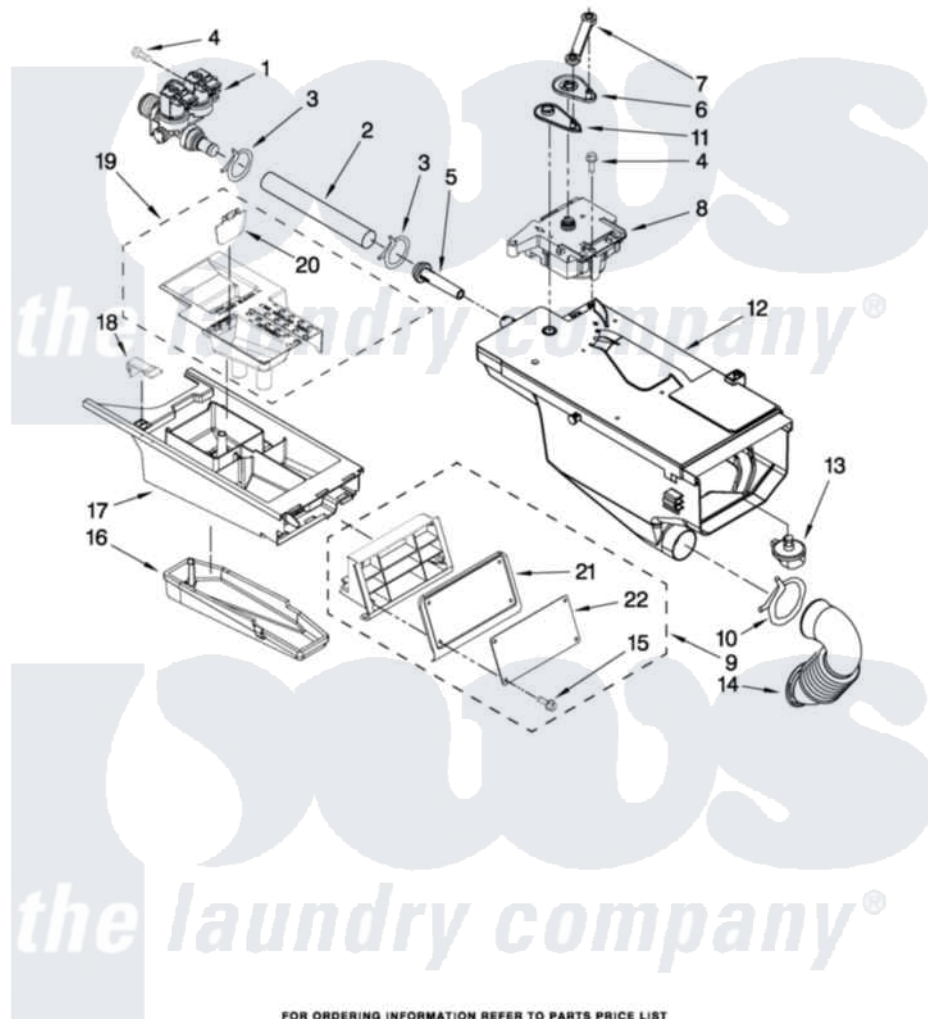

Maytag MAH22PDBWW0 05 - DISPENSER PARTS

DISPENSER PARTS

For Model: MAH22PDBWW0
(White)

FOR ORDERING INFORMATION REFER TO PARTS PRICE LIST

7

W10276411

[Maytag Commercial Maytag MAH22PDBWW0 Washer Parts](#) Parts Diagram 05 - DISPENSER PARTS
Click on the part number to view part

Item	Original Part Number	Replaced By	Status	Part Description
1	8540751			Valve, Water Inlet
2	8540065			Hose, Valve To Dispenser
3	370450	596669		Clamp, Manifold
4	8540282	8181661		Screw, Actuator
5	8540042	8183181		Nozzle, Inlet
6	8540393			Cam, Actuator
7	8540394			Lever, Water Distribution
8	W10143586			Actuator
9	W10137428			Handle Assembly, Drawer
10	8281276			Clamp, Hose
11	8540395			Connection, Lever
12	8540058			Dispenser
13	8540053			Nozzle, Distribution
14	8540063			Hose, Dispenser To Tub
15	W10137456			Screw, 8-18 X 1/2
16	8540399			Cover, Detergent Drawer