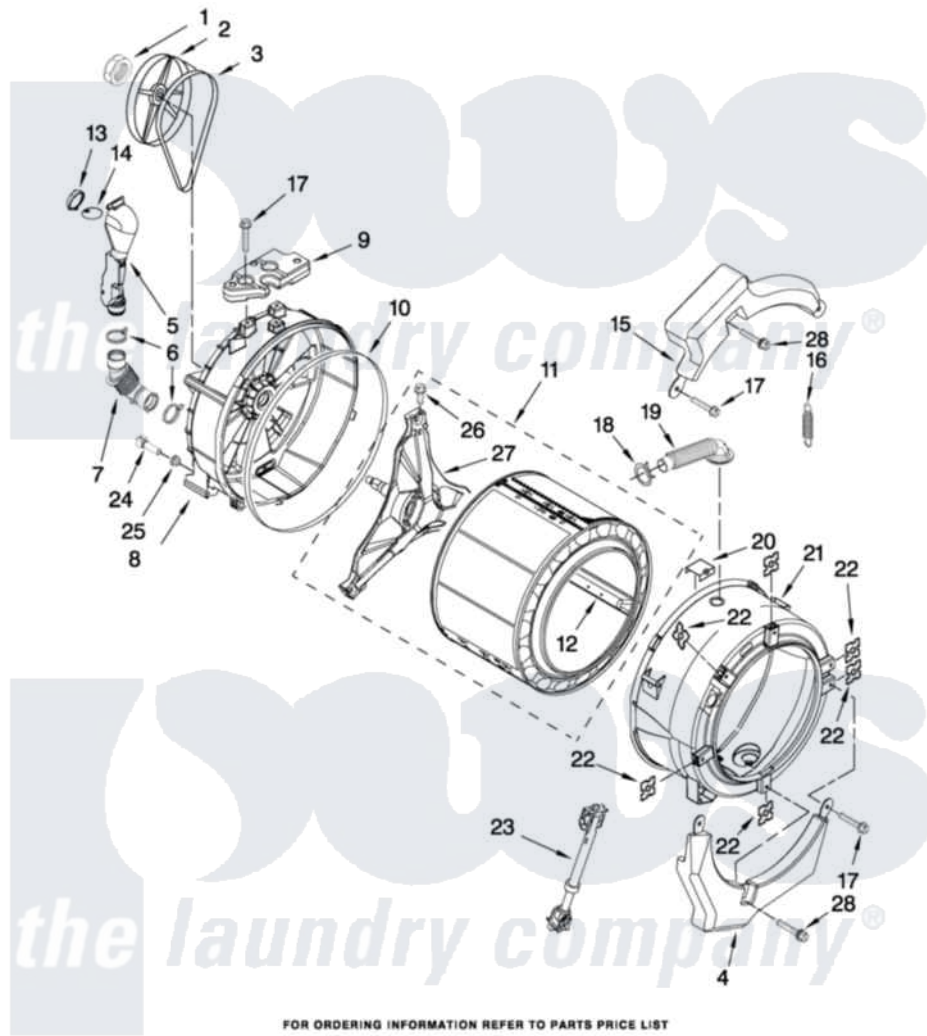

Maytag MAH22PDBWW0 06 - TUB AND BASKET PARTS

TUB AND BASKET PARTS

For Model: MAH22PDBWW0
(White)

W10276411

8

FOR ORDERING INFORMATION REFER TO PARTS PRICE LIST

Maytag [Commercial Maytag MAH22PDBWW0 Washer Parts](#) Parts Diagram 06 - TUB AND BASKET PARTS
Click on the part number to view part

Item	Original Part Number	Replaced By	Status	Part Description
1	8533999	W10283361		Nut, Pulley
2	8540088C			Pulley
3	W10260319			Belt, Drive
4	W10151304	W10200297		Counterwgt
5	W10142720			Pipe, Ventilation
6	8540010	W10208156		Clamp
7	8540019			Hose, Exhaust
8	W10254152	W10364247		Tub-Outer
9	8540602			Counterweight, Rear
10	8540090	W10111158		Gasket
11	W10165321			Basket, Complete
12	W10118982			Baffle, Tub
13	W10142721			Connector -Ventilation
14	W10142722			Flap - Ventilation
15	W10151303	W10200296		Counterwgt
16	W10010360	280159		Spring

17	W10094780	W10182109	Screw-Kit
18	3363365		Clamp, Hose
19	8540015		Hose, Exhaust
20	8540092		Clamp, Tub
21	W10251648	W10277540	Tub-Outer
22	8540072	8182512	Nut, Push-In
23	W10159465	W10163171	Shock Absorber
24	8540226	8181705	Ntc
25	8540766		Seal, Rubber
26	8540382		Screw
27	W10202464		Crosspiece Assembly
28	W10174473	W10182109	Screw-Kit