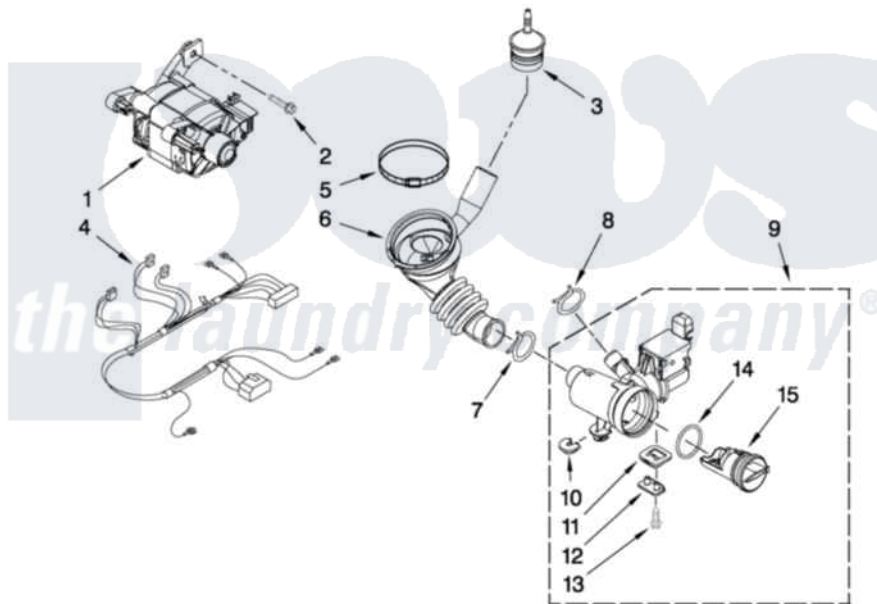

# Maytag MAH22PDBWW0 07 - PUMP AND MOTOR PARTS

## PUMP AND MOTOR PARTS

For Model: MAH22PDBWW0  
(White)

W10276411

FOR ORDERING INFORMATION REFER TO PARTS PRICE LIST

10

Maytag [Commercial Maytag MAH22PDBWW0 Washer Parts](#) Parts Diagram 07 - PUMP AND MOTOR PARTS

[Click on the part number to view part](#)

Item	Original Part Number	Replaced By	Status	Part Description
1	<a href="#">W10140579</a>			Motor, Drive
2	<a href="#">8540134</a>			Bolt, Motor
3	<a href="#">8540180</a>	<a href="#">W10405608</a>		Air Trap
4	<a href="#">W10166995</a>			Harness, Motor
5	<a href="#">8540008</a>			Clamp
6	<a href="#">8540012</a>			Hose, Tub To Pump
7	370448	<a href="#">616099</a>		Clamp
8	<a href="#">356138</a>			Clamp, Hose
9	<a href="#">W10130913</a>			Pump
NI	<a href="#">8540094</a>			Pump Motor Only (Not Illustrated)
10	<a href="#">W10034820</a>			Foot, Rubber
11	<a href="#">W10034830</a>			Foot, Rubber
12	<a href="#">8540033</a>			Cap, Right Foot
13	<a href="#">8533964</a>			Screw, 10-16 X 1.25
14	8540025	<a href="#">W10130913</a>		Pump
15	<a href="#">8540996</a>	<a href="#">W10130913</a>		Pump