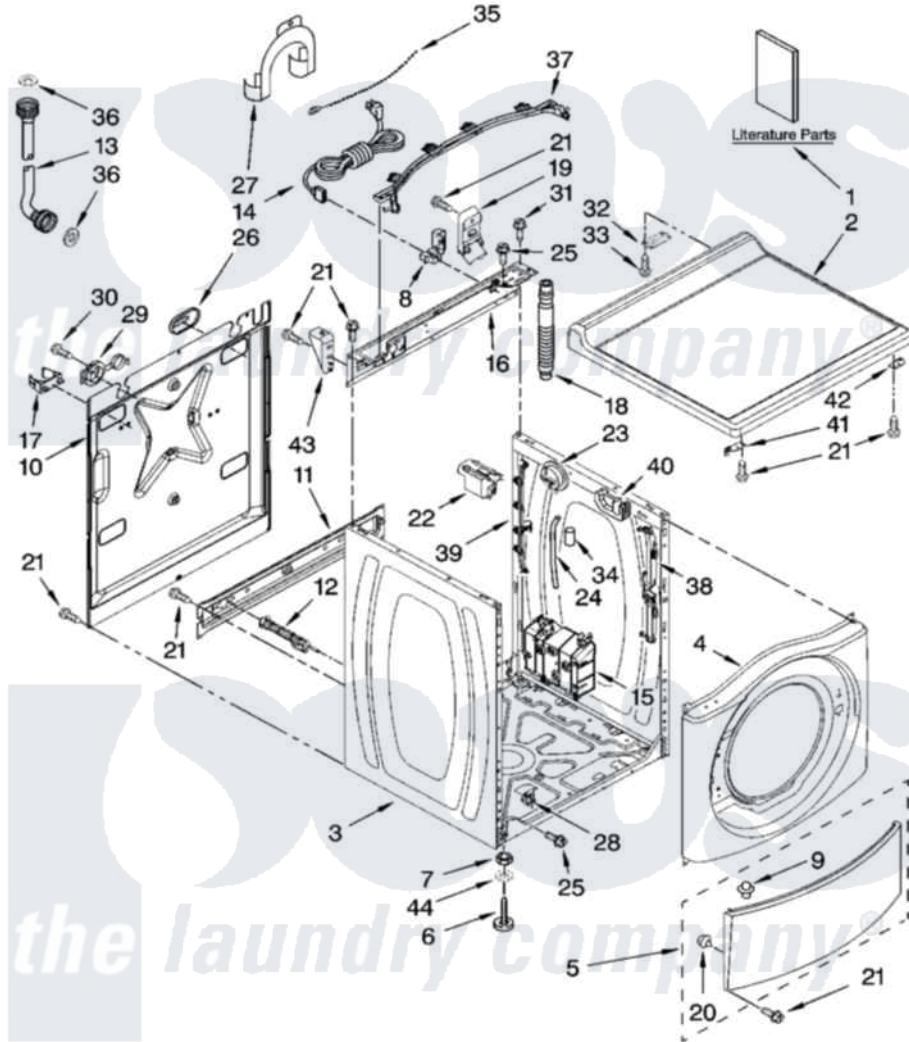

Maytag MAH22PRAWW0 01 - TOP AND CABINET PARTS

TOP AND CABINET PARTS

For Model: MAH22PRAWW0
(White)

W10189988

2

Maytag [Commercial Maytag MAH22PRAWW0 Washer Parts](#) Parts Diagram 01 - TOP AND CABINET PARTS

[Click on the part number to view part](#)

Item	Original Part Number	Replaced By	Status	Part Description
1	W10165327		Not Available	Installation Instructions
"	W10165326		Not Available	Tech Sheet (English)
"	W10194214		Not Available	Tech Sheet (French)
"	W10165325		Not Available	Installation Instructions, Card Reader
"	W10189988			Repair Parts List
2	W10137410			Top
3	W10184997	W10410294		Cabinet
4	W10112948	W10306505		Panel, Front
5	8540813	8540664		Toe Panel
6	W10121677	W10245373		Foot, Leveling
7	3359452			Nut, Lock
8	W10110676	8182635		Strain Relief
9	8518891			Rivet
10	8540582			Panel, Rear
11	W10189659			Brace, Transport
12	8540199	W10285622		Bolt