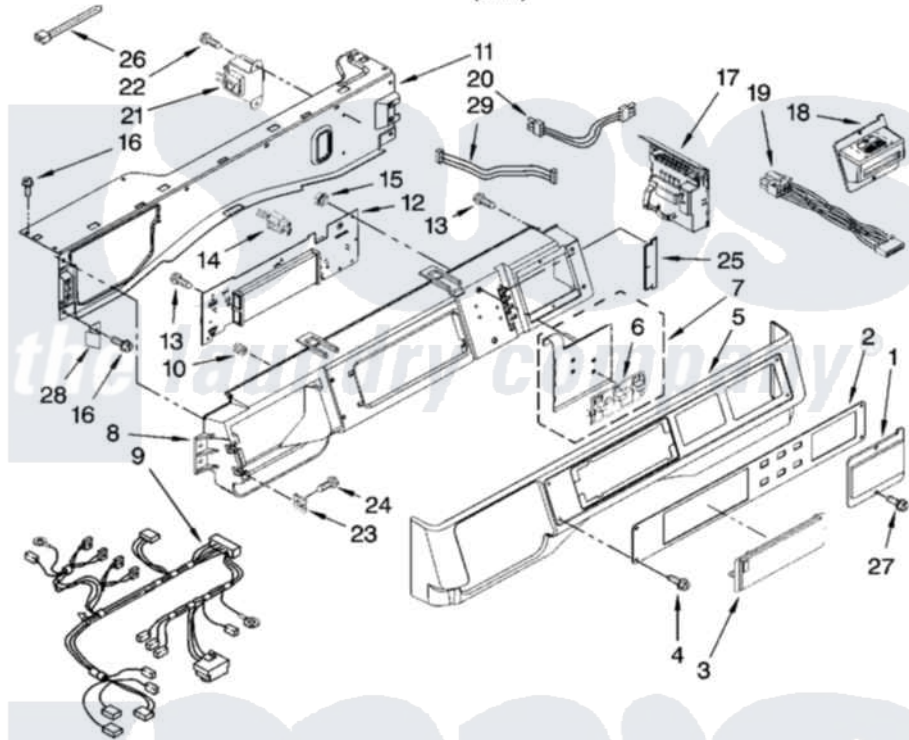

Maytag MAH22PRAWW0 03 - CONTROL PANEL PARTS

CONTROL PANEL PARTS

For Model: MAH22PRAWW0
(White)

5

W10189988

Maytag [Commercial Maytag MAH22PRAWW0 Washer Parts](#) Parts Diagram 03 - CONTROL PANEL PARTS
Click on the part number to view part

Item	Original Part Number	Replaced By	Status	Part Description
1	W10137477	W10213906		Cover, Card Reader
2	W10137437			Facia / Overlay
3	W10131114			Cover, Display
4	W10137457			Screw, 8-32 X 3/64
5	W10137458			Console, Outer
6	W10131113			Push Button
7	W10135389			Push Button And Switch Assembly
8	W10137426			Console, Inner
9	W10166474			Harness, Wiring Main)(Includes Items 37, 38 And 39 On Page 2)
10	W10189313			Inserts
11	W10137396			Bracket, Console
12	W10137418	W10329451		Control-Elec
13	489136			Screw, 3-24 X 1/32
14	W10133282			Switch, Jumper Service Vault

15	W10139046		Nut 6-32
16	W10015090	489442	Screw 3 2217757 Roller, Front
17	W10141556	W10269538	Microcomputer, Machine Control
18	W10137454		Bezel, Card Reader
19	W10133304		Harness, Wiring Card Reader
20	W10155149		Harness, Wiring
21	W10131839		Transformer 120 To 22.5 Vac
22	8540329		Screw, 8-18 X 7/16
23	9781235		NUt, U-Type
24	W10131119		Screw, 8-18 X 5/16
25	W10187276		Seal, Console
26	3429563	2205813	Strap
27	W10001220		Screw, 3-24 X 3/8
28	W10137488		Clip, Console
29	W10155150		Harness, Test