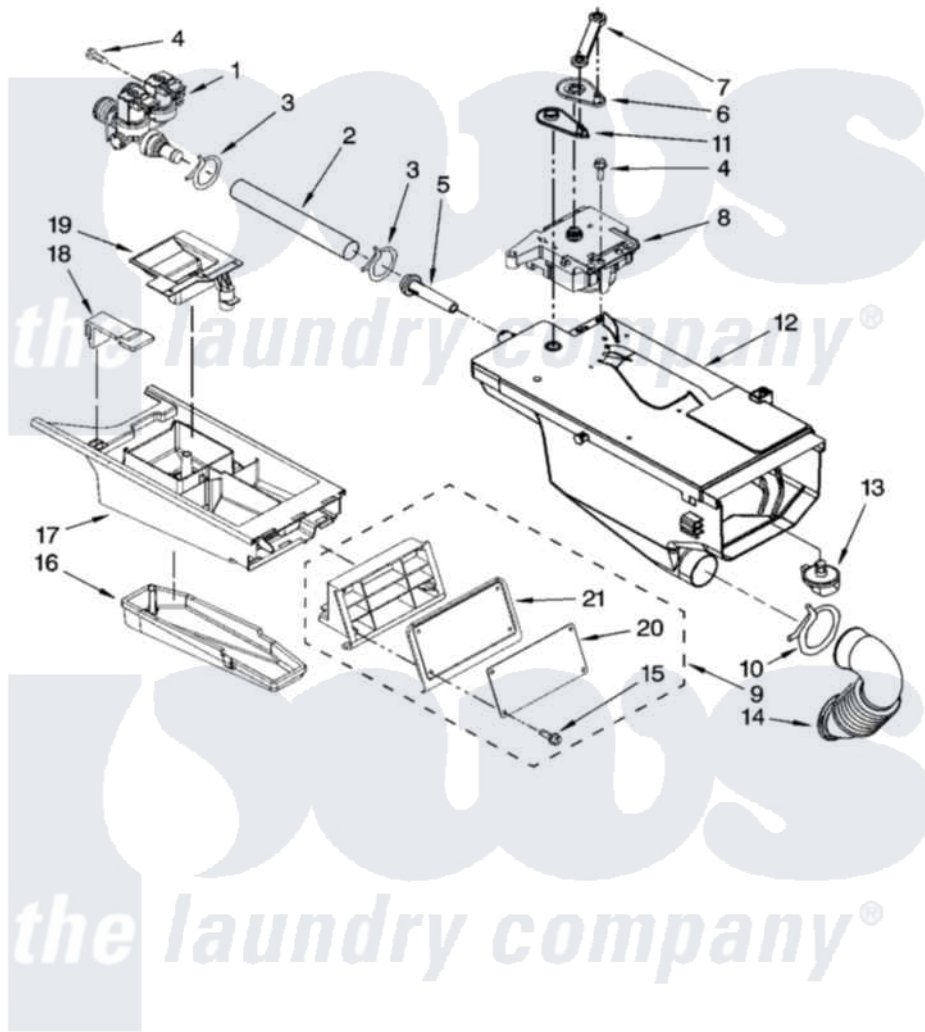

# Maytag MAH22PRAWW0 04 - DISPENSER PARTS

## DISPENSER PARTS

For Model: MAH22PRAWW0  
(White)

W10189988

6

Maytag [Commercial Maytag MAH22PRAWW0 Washer Parts](#) Parts Diagram 04 - DISPENSER PARTS  
Click on the part number to view part

Item	Original Part Number	Replaced By	Status	Part Description
1	<a href="#">8540751</a>			Valve, Water Inlet
2	<a href="#">8540065</a>			Hose, Valve To Dispenser
3	370450	<a href="#">596669</a>		Clamp, Manifold
4	8540282	<a href="#">8181661</a>		Screw, Actuator
5	8540042	<a href="#">8183181</a>		Nozzle, Inlet
6	<a href="#">8540393</a>			Cam, Actuator
7	<a href="#">8540394</a>			Lever, Water Distribution
8	W10143587	<a href="#">W10143586</a>		Actuator
9	<a href="#">W10137428</a>			Handle Assembly, Drawer
10	<a href="#">8281276</a>			Clamp, Hose
11	<a href="#">8540395</a>			Connection, Lever
12	<a href="#">8540058</a>			Dispenser
13	<a href="#">8540053</a>			Nozzle, Distribution
14	<a href="#">8540063</a>			Hose, Dispenser To Tub
15	<a href="#">W10137456</a>			Screw, 8-18 X 1/2
16	<a href="#">8540399</a>			Cover, Detergent Drawer

17	<a href="#">8540402</a>		Drawer, Detergent
18	<a href="#">W10137402</a>	<a href="#">W10198458</a>	Tab, Drawer Release
19	<a href="#">8540429</a>		Siphon, Bleach/Softener
20	<a href="#">W10137430</a>		Facia/Overlay, Drawer
21	<a href="#">W10137460</a>		Cover, Handle