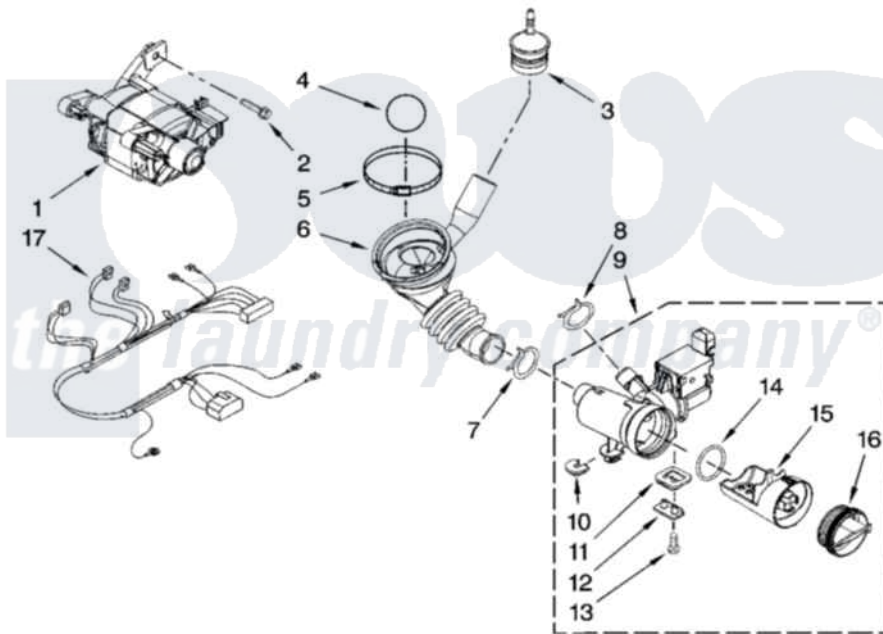

# Maytag MAH22PRAWW0 05 - PUMP AND MOTOR PARTS

## PUMP AND MOTOR PARTS

For Model: MAH22PRAWW0  
(White)

[Maytag Commercial Maytag MAH22PRAWW0 Washer Parts](#) Parts Diagram 05 - PUMP AND MOTOR PARTS  
Click on the part number to view part

Item	Original Part Number	Replaced By	Status	Part Description
1	<a href="#">W10140579</a>			Motor, Drive
2	<a href="#">8540134</a>			Bolt, Motor
3	<a href="#">8540180</a>	<a href="#">W10405608</a>		Air Trap
4	<a href="#">8540013</a>			Ball
5	<a href="#">8540008</a>			Clamp
6	<a href="#">8540012</a>			Hose, Tub To Pump
7	370448	<a href="#">616099</a>		Clamp
8	<a href="#">356138</a>			Clamp, Hose
9	<a href="#">W10130913</a>			Pump
"	<a href="#">8540094</a>			Pump Motor Only (Not Illustrated)
10	W10191886	<a href="#">W10034820</a>		Foot, Rubber
11	W10191880	<a href="#">W10034830</a>		Foot, Rubber
12	W10190649	<a href="#">8540033</a>		Cap, Right Foot
13	W10167905	<a href="#">8533964</a>		Screw, 10-16 X 1.25
14	W10201457	<a href="#">W10130913</a>		Pump
15	W10190647	<a href="#">W10130913</a>		Pump