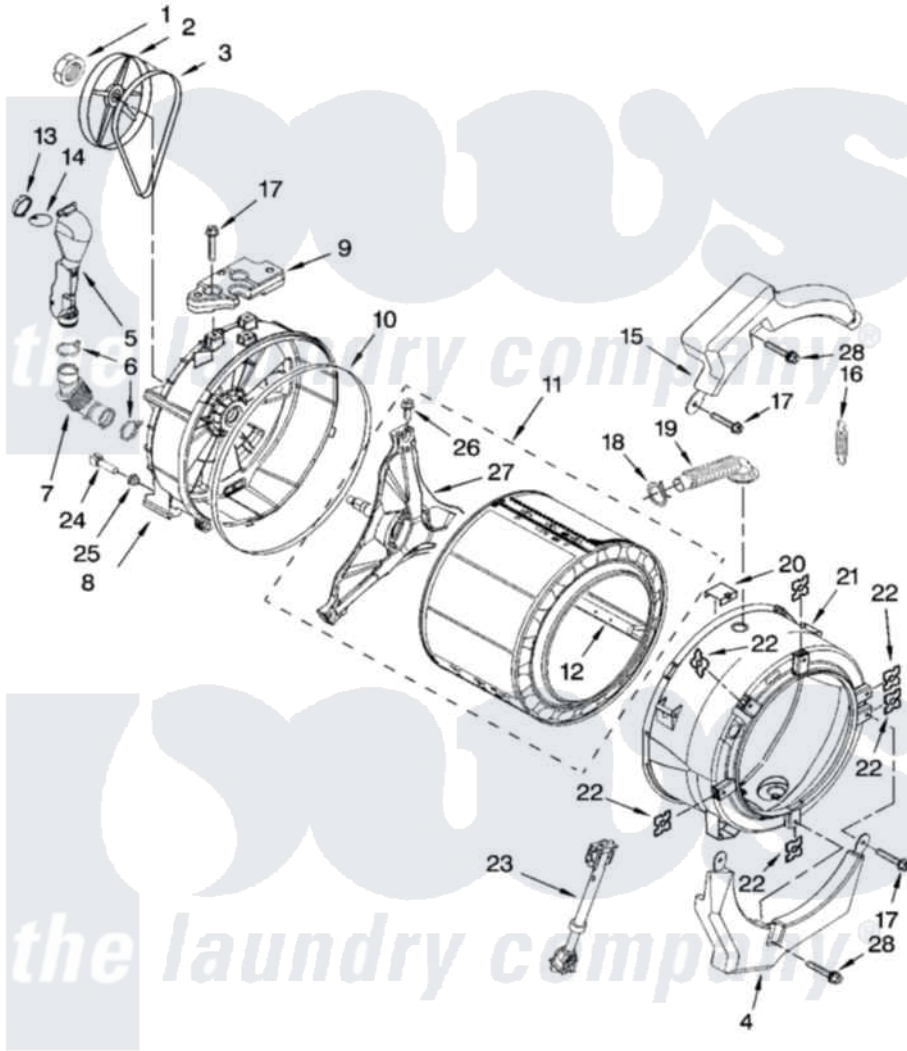

Maytag MAH22PRAWW0 06 - TUB AND BASKET PARTS

TUB AND BASKET PARTS

For Model: MAH22PRAWW0
(White)

W10189988

8

Maytag [Commercial Maytag MAH22PRAWW0 Washer Parts](#) Parts Diagram 06 - TUB AND BASKET PARTS
Click on the part number to view part

| Item | Original Part Number | Replaced By | Status | Part Description |
|------|---------------------------|---------------------------|--------|------------------------|
| 1 | 8533999 | W10283361 | | Nut, Pulley |
| 2 | 8540088C | | | Pulley |
| 3 | W10116215 | W10388418 | | Belt |
| 4 | W10151304 | W10200297 | | Counterwgt |
| 5 | W10142720 | | | Pipe, Ventilation |
| 6 | 8540010 | W10208156 | | Clamp |
| 7 | 8540019 | | | Hose, Exhaust |
| 8 | W10112658 | 280251 | | Tub-Outer |
| 9 | 8540602 | | | Counterweight, Rear |
| 10 | 8540090 | W10111158 | | Gasket |
| 11 | W10165321 | | | Basket, Complete |
| 12 | W10118982 | | | Baffle, Tub |
| 13 | W10142721 | | | Connector -Ventilation |
| 14 | W10142722 | | | Flap - Ventilation |
| 15 | W10151303 | W10200296 | | Counterwgt |
| 16 | W10010360 | 280159 | | Spring |

| | | | |
|----|---------------------------|---------------------------|---------------------|
| 17 | W10094780 | W10182109 | Screw-Kit |
| 18 | 3363365 | | Clamp, Hose |
| 19 | 8540015 | | Hose, Exhaust |
| 20 | 8540092 | | Clamp, Tub |
| 21 | W10112659 | 280251 | Tub-Outer |
| 22 | 8540072 | 8182512 | Nut, Push-In |
| 23 | W10163171 | | Shock Absorber |
| 24 | 8540226 | 8181705 | Ntc |
| 25 | 8540766 | | Seal, Rubber |
| 26 | 8540382 | | Screw |
| 27 | 8540457 | W10202464 | Crosspiece Assembly |
| 28 | W10174473 | W10182109 | Screw-Kit |