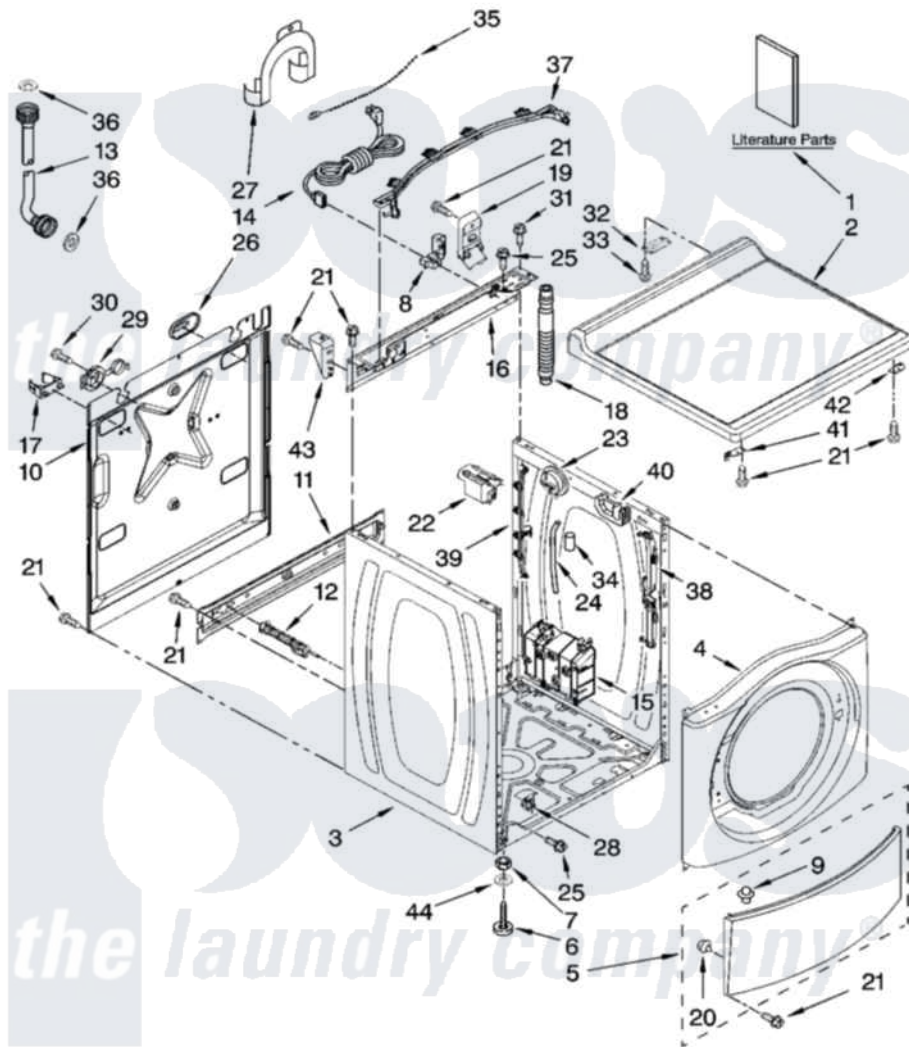

# Maytag MAH22PRAWW1 01 - TOP AND CABINET PARTS

## TOP AND CABINET PARTS

For Model: MAH22PRAWW1  
(White)

W10244306

2

Maytag [Commercial Maytag MAH22PRAWW1 Washer Parts](#) Parts Diagram 01 - TOP AND CABINET PARTS

[Click on the part number to view part](#)

13	8571377	<a href="#">89503</a>	Hose-Inlet
"	8571378	<a href="#">89503</a>	Hose-Inlet
14	<a href="#">W10029820</a>		Cord, Power
15	<a href="#">W10197864</a>		Motor Control Unit
16	<a href="#">W10161694</a>		Brace, Rear
17	<a href="#">8540093</a>		Clamp, Tube Transportation
18	<a href="#">W10114608</a>		Hose, Drain
19	<a href="#">8540607</a>		Retainer, Hose Outlet
20	<a href="#">238614</a>		Bumper And Isolation
21	W10015090	<a href="#">489442</a>	Screw 3 2217757 Roller, Front
22	<a href="#">8540230</a>	<a href="#">W10339736</a>	Filter, Interference
23	<a href="#">W10163980</a>		Switch, Pressure
24	<a href="#">8540294</a>		Hose, Pressure Switch
25	<a href="#">8540479</a>		Screw, Grounding
26	<a href="#">8540268</a>		Cover, Transport
27	8540021	<a href="#">W10280024</a>	U-Bend, Drain Hose
28	<a href="#">W10085220</a>		Microswitch
29	8540728	<a href="#">8182699</a>	Grommet, Cord Support
30	8540727	<a href="#">8182201</a>	Screw, 3 X 8 mm
31	<a href="#">8540329</a>		Screw, 8-18 X 7/16
32	<a href="#">8565018</a>		Assembly, Hinge And Pin
33	342055	<a href="#">488627</a>	Screw
34	2161302	<a href="#">2162499</a>	Sleeve, Suction Line
35	3347868	<a href="#">W10339879</a>	Tie, Cable
36	<a href="#">16123</a>		Washer Inlet-Hose Miscellaneous Parts Must be Ordered Separately.
37	<a href="#">W10168548</a>		Harness Channel, Top Rear
38	<a href="#">W10168546</a>		Harness Channel, Side Front
39	<a href="#">W10168547</a>		Harness Channel, Side Rear
40	<a href="#">8540643</a>		Bracket, Spring
41	<a href="#">W10137445</a>		Bracket - Top Panel, Left
42	<a href="#">W10137444</a>		Bracket - Top Panel, Right
43	<a href="#">W10137398</a>		Stop, Top Panel
44	<a href="#">487576</a>		Washer, Nylon