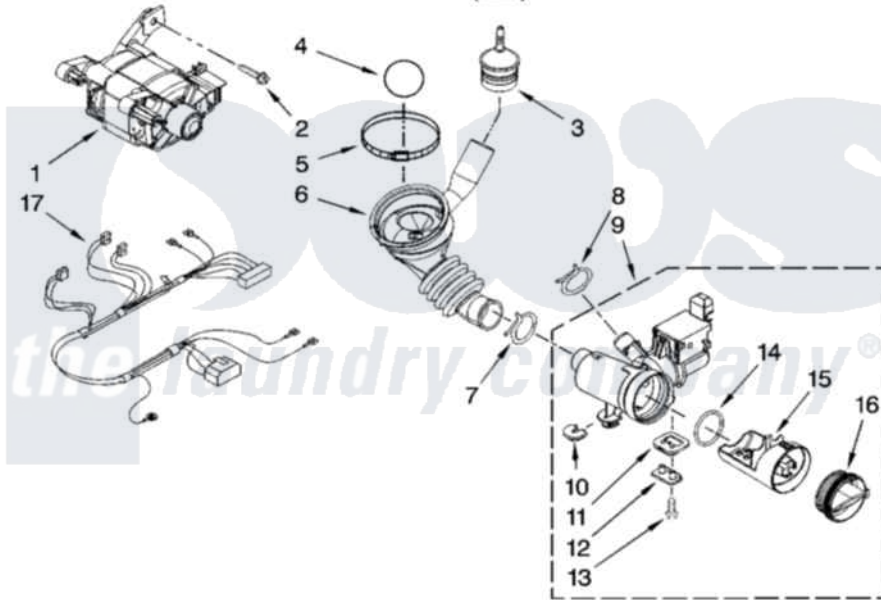

Maytag MAH22PRAWW1 05 - PUMP AND MOTOR PARTS

PUMP AND MOTOR PARTS

For Model: MAH22PRAWW1
(White)

Maytag [Commercial Maytag MAH22PRAWW1 Washer Parts](#) Parts Diagram 05 - PUMP AND MOTOR PARTS
Click on the part number to view part

Item	Original Part Number	Replaced By	Status	Part Description
1	W10140579			Motor, Drive
2	8540134			Bolt, Motor
3	8540180	W10405608		Air Trap
4	8540013			Ball
5	8540008			Clamp
6	8540012			Hose, Tub To Pump
7	370448	616099		Clamp
8	356138			Clamp, Hose
9	W10130913			Pump
"	8540094			Pump Motor Only (Not Illustrated)
10	W10191886	W10034820		Foot, Rubber
11	W10191880	W10034830		Foot, Rubber
12	W10190649	8540033		Cap, Right Foot
13	W10167905	8533964		Screw, 10-16 X 1.25
14	W10201457	W10130913		Pump
15	W10190647	W10130913		Pump