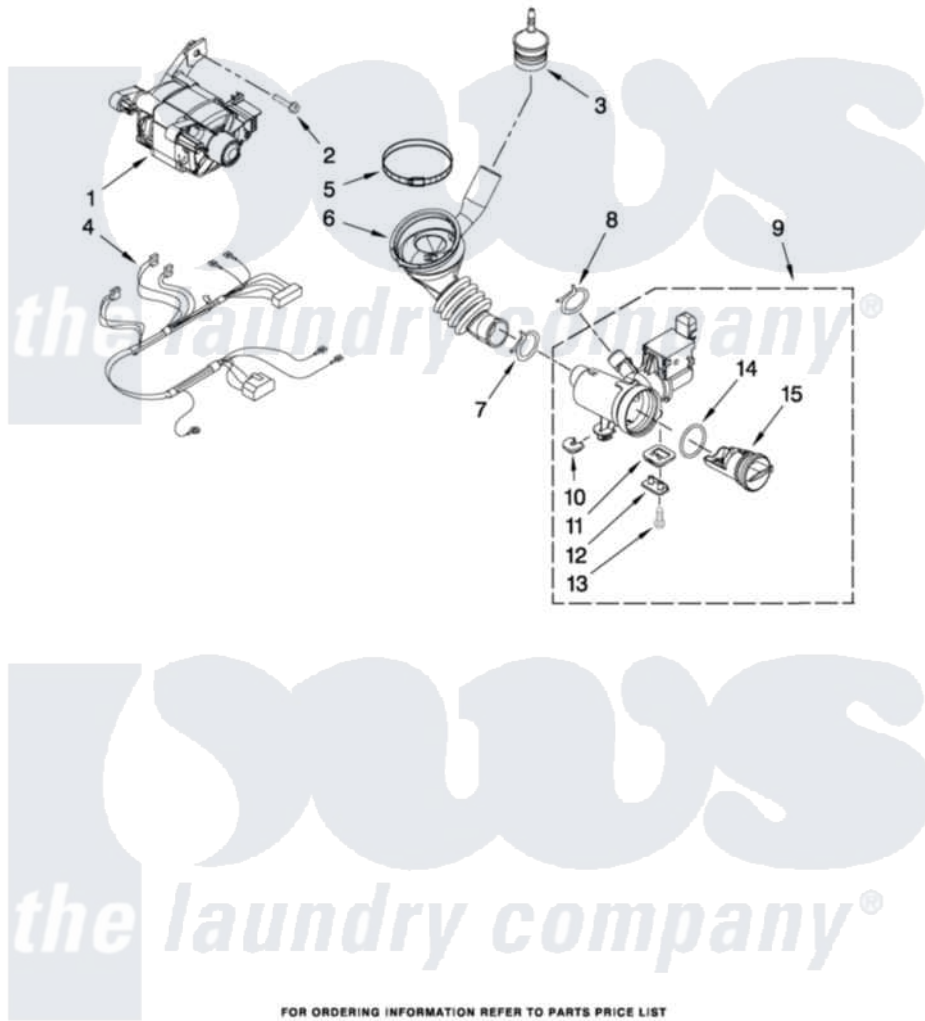

Maytag MAH22PRBWW0 05 - PUMP AND MOTOR PARTS

PUMP AND MOTOR PARTS

For Model: MAH22PRBWW0
(White)

FOR ORDERING INFORMATION REFER TO PARTS PRICE LIST

7

W10276412

Maytag [Commercial Maytag MAH22PRBWW0 Washer Parts](#) Parts Diagram 05 - PUMP AND MOTOR PARTS

[Click on the part number to view part](#)

Item	Original Part Number	Replaced By	Status	Part Description
1	W10140579			Motor, Drive
2	8540134			Bolt, Motor
3	8540180	W10405608		Air Trap
4	W10166995			Harness, Motor
5	8540008			Clamp
6	8540012			Hose, Tub To Pump
7	370448	616099		Clamp
8	356138			Clamp, Hose
9	W10130913			Pump
NI	8540094			Pump Motor Only (Not Illustrated)
10	W10034820			Foot, Rubber
11	W10034830			Foot, Rubber
12	8540033			Cap, Right Foot
13	8533964			Screw, 10-16 X 1.25
14	8540025	W10130913		Pump
15	8540996	W10130913		Pump