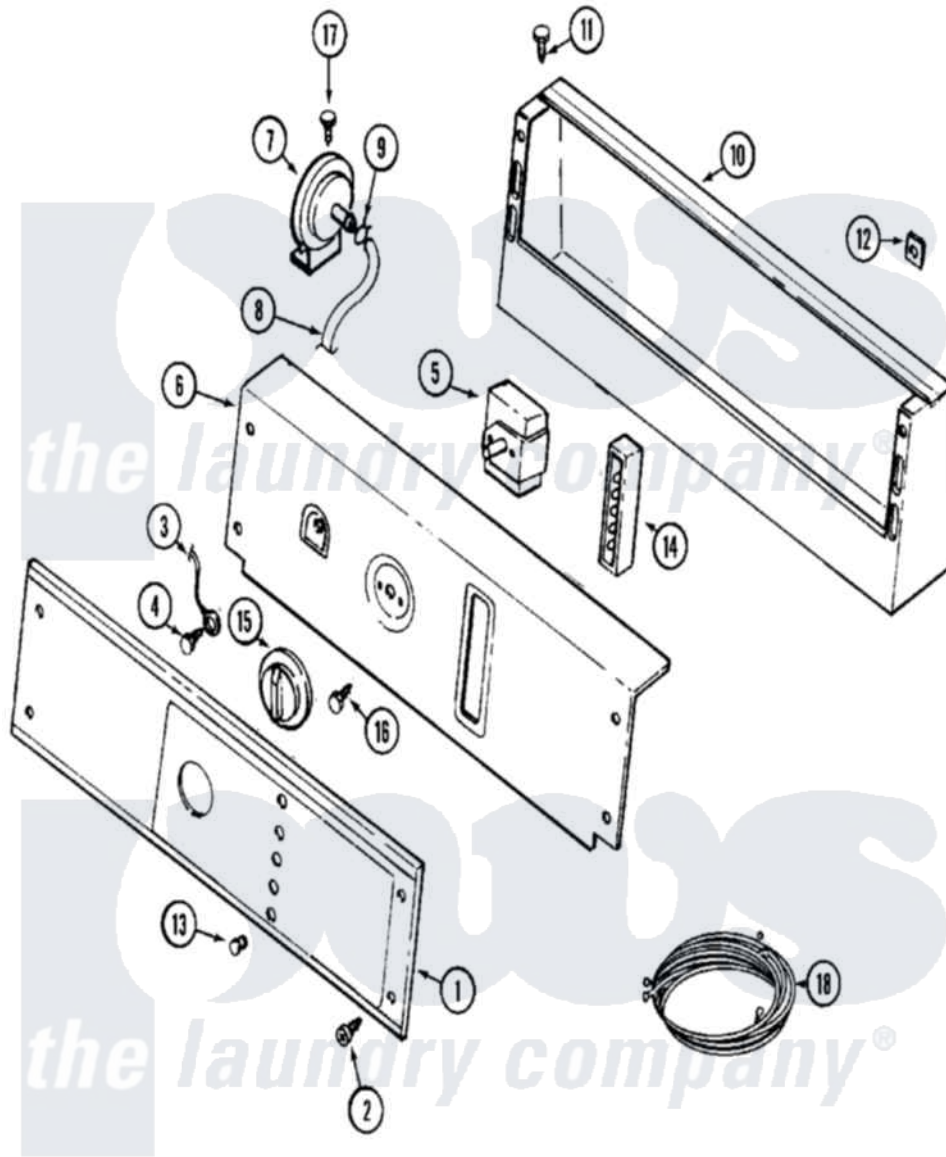

Maytag MAT10CSAAL 01 - CONTROL PANEL

Maytag [Commercial Maytag MAT10CSAAL Washer Parts](#) Parts Diagram 01 - CONTROL PANEL
 Click on the part number to view part

Item	Original Part Number	Replaced By	Status	Part Description
001	22001307			Panel, Control
002	215506			Screw, Control Panel Overlay
003	204807			Ground Wire, Supp. Plte To Top Cover
004	210186	3370225		Screw
005	205353			Switch, DiAl-A-Fabric
006	215570	22001592		(WHT)
"	NLA		Not Available	(ALM)
007	22001308			Switch, Water Level
008	212942	22001619		Tube, Water Level Switch
009	410296	596669		Clamp, Manifold
010	206780			Control Cover Assembly
"	206780L	206780		Control Cover Assembly
011	212276	W10116760		Screw
012	215003			Fastener, Panel And Bracket
013	215564			Lens, Indicator Light
014	206881			Indicator, Light

"	206882	W10133276	Indicator, Five Light
015	206894		Knob, Selector
"	215561	206894	Knob, Selector
016	Y313588	488234	Screw 8-32 X 1/4
017	211294	90767	Screw, 8A X 3/8 HeX Washer Head Tapping
018	22001088		Wire Harness, Main
"	22001093		Wire Harness, Main