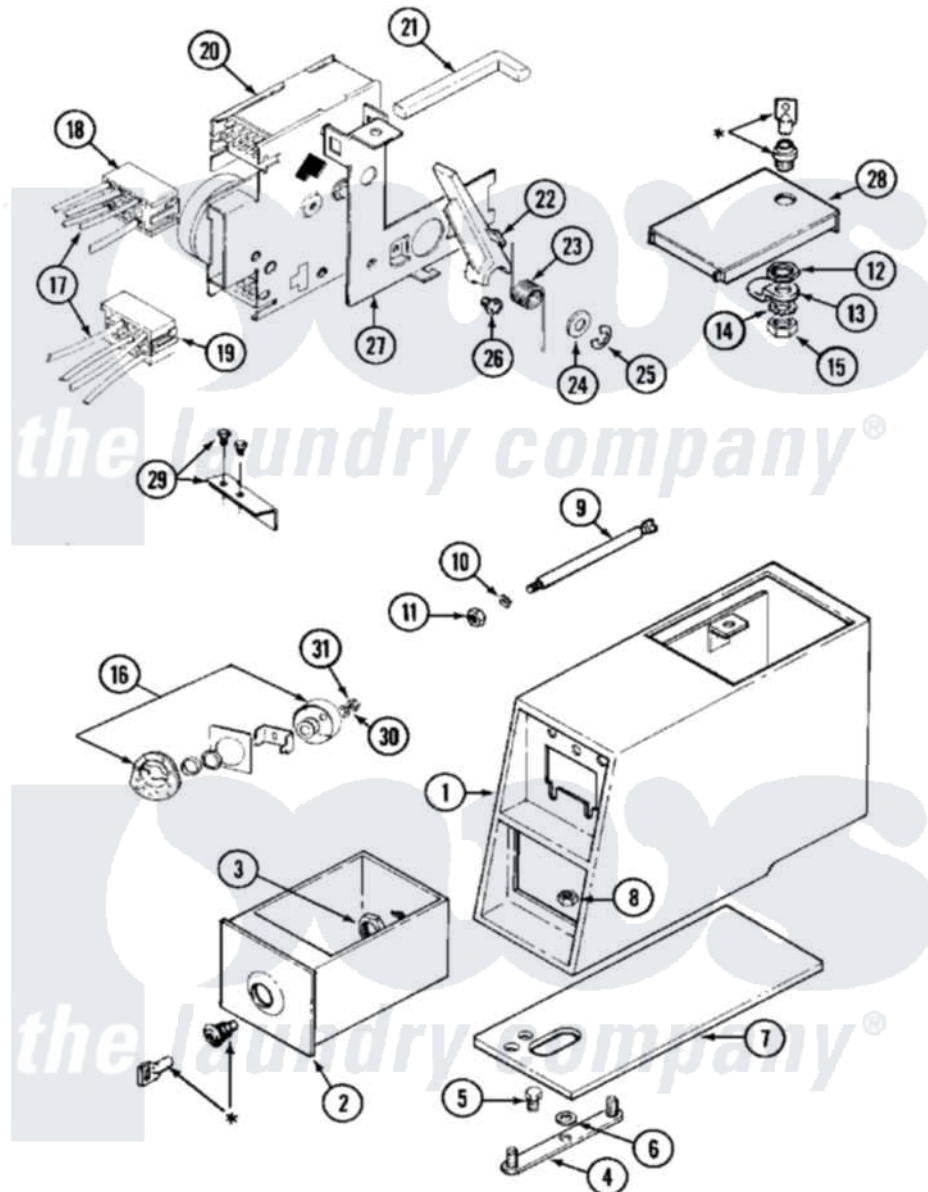

# Maytag MAT10CSAAL 02 - CONTROL CENTER

\* CONTACT YOUR COMMERCIAL LAUNDRY DISTRIBUTOR

Maytag [Commercial Maytag MAT10CSAAL Washer Parts](#) Parts Diagram 02 - CONTROL CENTER

[Click on the part number to view part](#)

Item	Original Part Number	Replaced By	Status	Part Description
001	206952	<a href="#">22001405</a>		Case, Coin Slide
"	206952L	<a href="#">22001405</a>		Case, Coin Slide
002	207913	<a href="#">208883</a>		Coin Box K
"	NLA		Not Available	(ALM)
003	212328	<a href="#">W10139762</a>		Hex Nut, 3/4-27
004	NLA		Not Available	STRAP, MOUNTING
005	<a href="#">211294</a>	<a href="#">90767</a>		Screw, 8A X 3/8 HeX Washer Head Tapping
006	<a href="#">910309</a>			Washer, Mounting Strap
007	<a href="#">214660</a>			Gasket, Control Center
008	<a href="#">Y052740</a>	<a href="#">62739</a>		Nut, Lock
009	<a href="#">215559</a>			Bolt, Coin Slide Locking
010	<a href="#">910387</a>			Lockwasher, Vault Assembly
011	<a href="#">Y052721</a>			Nut, Terminal Block Plate
012	212328	<a href="#">W10139762</a>		Hex Nut, 3/4-27
013	213750	<a href="#">W10133266</a>		Cam-Lock
014	22001354	<a href="#">W10177242</a>		Hex-Nut 9/32 - 28