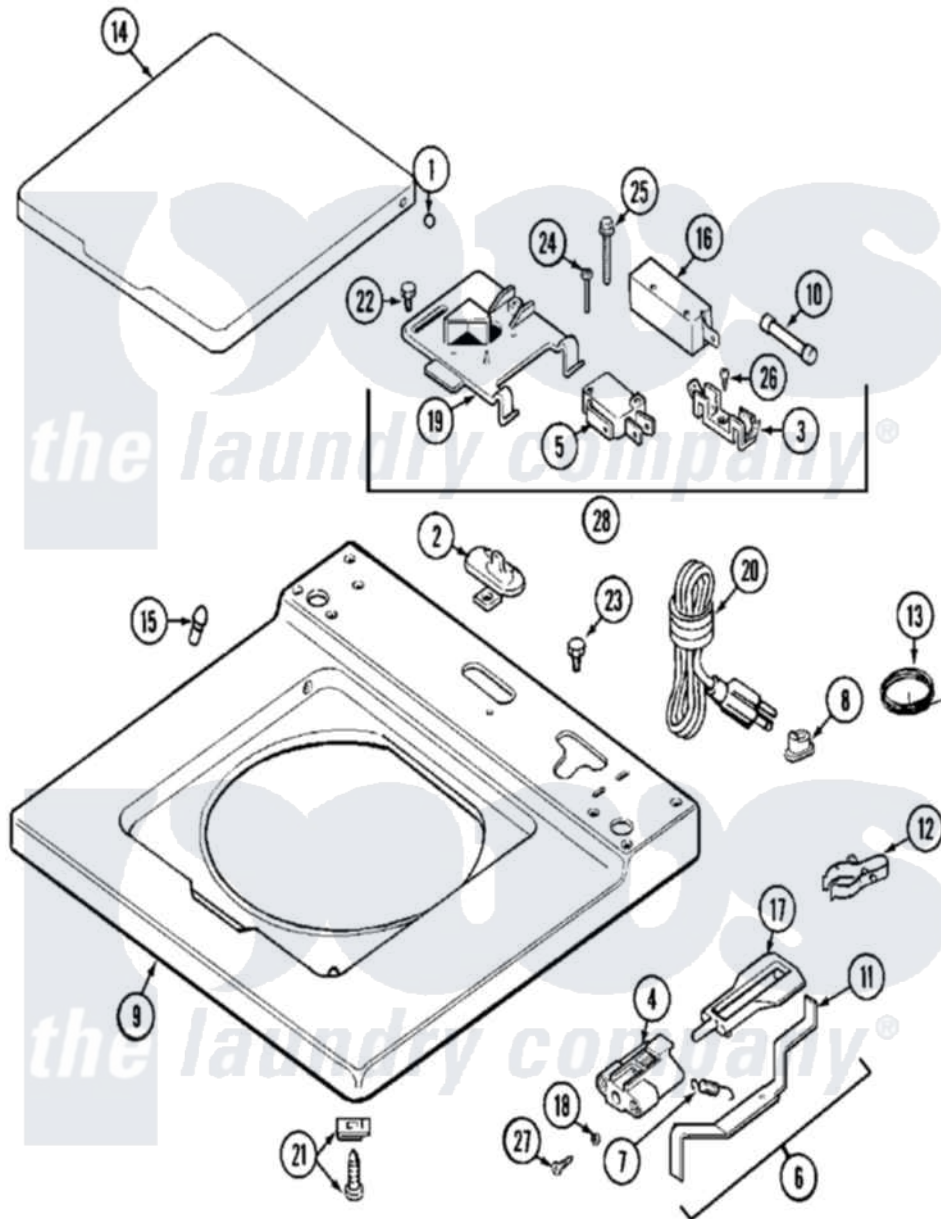

Maytag MAT10CSAAL 03 - TOP

Maytag [Commercial Maytag MAT10CSAAL Washer Parts](#) Parts Diagram 03 - TOP
 Click on the part number to view part

Item	Original Part Number	Replaced By	Status	Part Description
001	211726			Hinge, Ball Lid
002	207159	489355		Screw, 8 X 1/2
"	22001298			Cap, Top Cover
003	207167			Block, Fuse
004	NLA		Not Available	BRACKET, PLUNGER
005	207166			Switch, Check
006	22001311			Unbalance Lever Assembly
007	213720			Spring, Lid Switch
008	211881			Grommet, Cord Part Not Used-Gas Models Only
"	NLA		Not Available	GROMMET, CORD
009	22001310		Not Available	TOP COVER ASSEMBLY (WHT)
"	NLA		Not Available	TOP COVER (ALM)
010	207168	22001682		Switch Assembly, Lid W/4amp Fuse
011	22001136			Lever, Unbalance

012	301548		Clamp, Ground Wire
013	204807		Ground Wire, Supp. Plte To Top Cover
014	22001341		Lid W/Legend
"	22001342	22002656	Lid, With Legend
015	212716		Bumper, Lid
016	205415	279347	Switch-Lid
017	216255		Plunger, Lid Switch
018	211500		Washer, Bracket To Top Cover
019	Y215699	22001678	Bracket, Switch And Fuse
020	205056	204590	Cord, Power
"	22001351		Not Available
021	204445		Screw And Fastener Assembly
022	207159	489355	Screw, 8 X 1/2
023	210186	3370225	Screw
024	22001352		Screw, Check Switch
025	213501		Screw, No.6-20 X 1-1/8 Inch
026	Y311711		Screw, Fuse Block
027	910182	25-7809	Screw, No.6-20 1/2 Flthd Torx
028	207176	22001682	Switch Assembly, Lid W/4amp Fuse