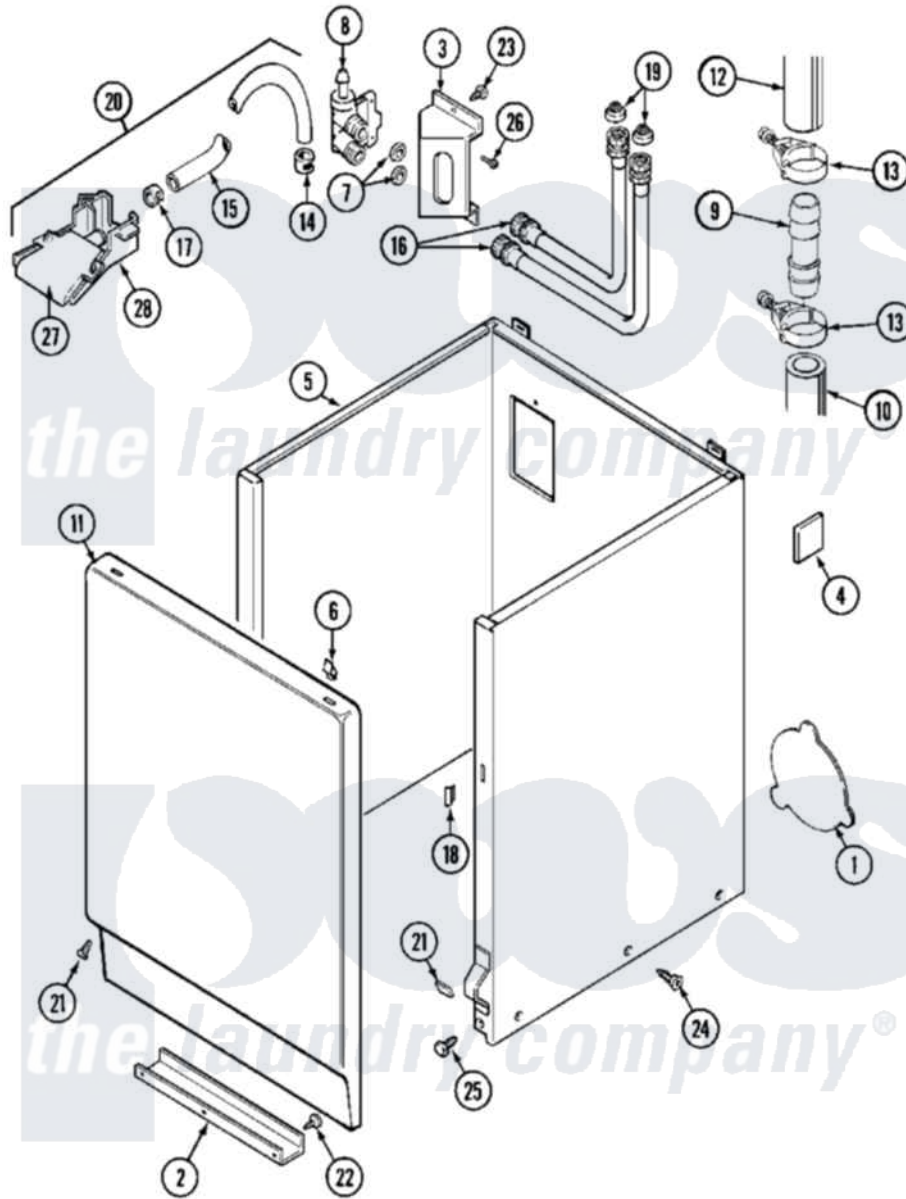

Maytag MAT10CSAAL 04 - CABINET

Maytag [Commercial Maytag MAT10CSAAL Washer Parts](#) Parts Diagram 04 - CABINET
 Click on the part number to view part

Item	Original Part Number	Replaced By	Status	Part Description
001	211294	90767		Screw, 8A X 3/8 HeX Washer Head Tapping
"	212985	22002924		Plate, Access
"	NLA		Not Available	PLATE, ACCESS
002	213846			Guard, Belt
003	214812	22002361		Bracket, Water Valve
004	215058			Pad, Cabinet Bumper
005	NLA		Not Available	CABINET (WHT)
006	212982	22001650		Fastener, Spring
007	Y013783			Washer, Inlet Hose
008	205161	489503		Clamp
"	214337	96160		Screen
"	22001275			Valve, Water
"	22001276	22004332		Water Valve 240V/50Hz, Comm
"	22001604			Valve, Water 120V 60Hz
"	22001605			Valve, Water 240V 50hz

009	211111	16272	Connector, Straight
010	214768	211704	Hose, Drain
011	216078	Not Available	PANEL, FRONT (WHT)
"	216078L	Not Available	PANEL, FRONT (ALM) SUB
012	215057	211704	Hose, Drain
013	200461	285655	Clamp, Hose
014	216169	596669	Clamp, Manifold
015	22001190		Hose, Injector
"	22001608	22001954	Injector Hose And Clamp Kit
"	22001900		Preventer, Back Flow
016	205828	202860	Inlet Hose Assembly
"	208100	76313	Hosefill
017	216170	489503	Clamp
018	214376	22002331	Spacer, Front Panel
019	200961	12001413	Strainer And Washer Kit
020	22001304		Water Injector Assembly
021	204439		Screw And Fstner Assembly
022	211294	90767	Screw, 8A X 3/8 HeX Washer Head Tapping
023	212276	W10116760	Screw
024	213007		Xfor Cabinet See Cabinet, Back
025	213121	3400111	Screw, 12-14 X 5/8
"	213122	27001200	Screw
026	Y313561		Screw---NA
027	22001187		Injector
028	22001186		Injector