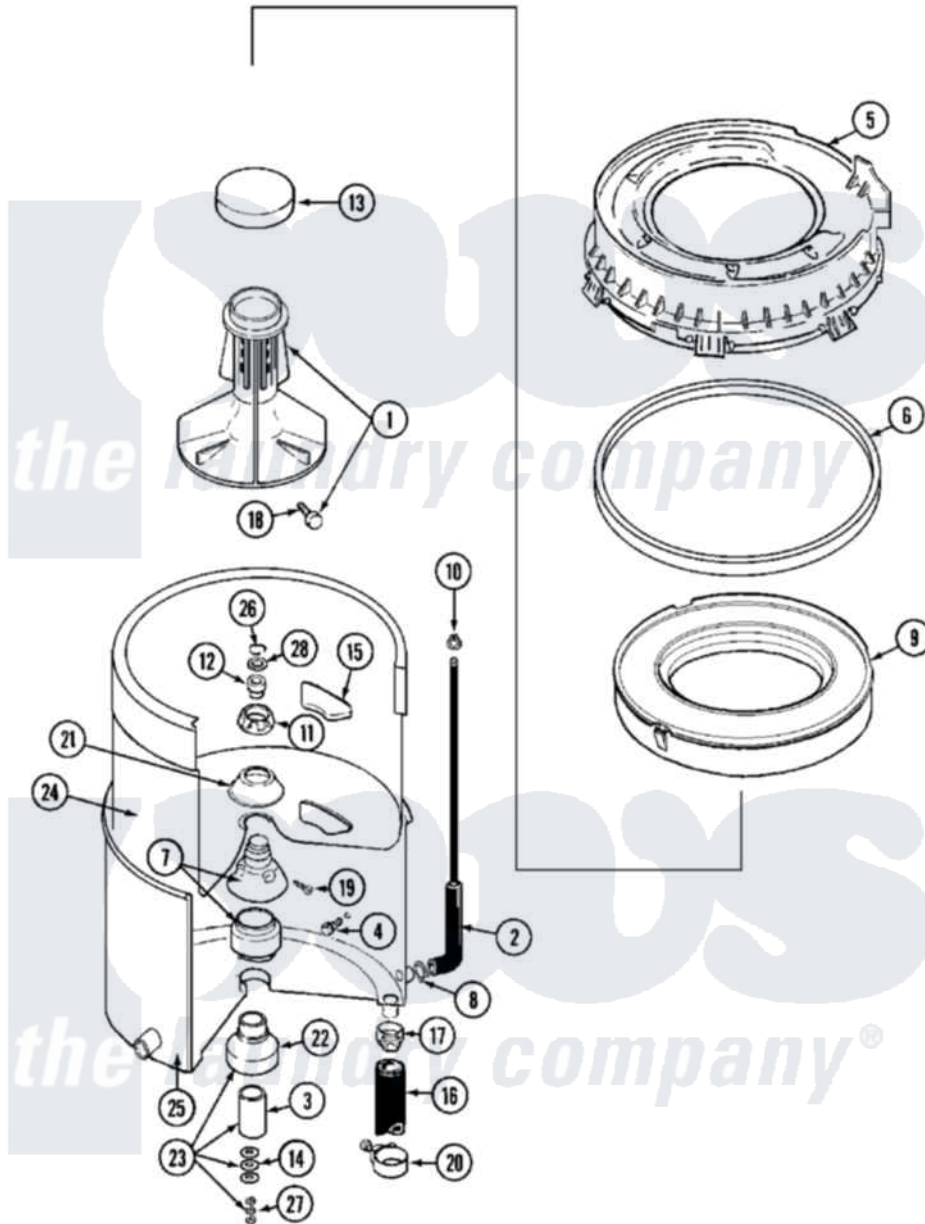

Maytag MAT10CSAAL 05 - TUB

Maytag [Commercial Maytag MAT10CSAAL Washer Parts](#) Parts Diagram 05 - TUB
 Click on the part number to view part

Item	Original Part Number	Replaced By	Status	Part Description
001	208543			Agitator
002	212942	22001619		Tube, Water Level Switch
003	211130			Bearing Liner, Tub Bearing
004	200744	W10175939		Bolt
"	205254	W10175938		Bolt
005	22001299			Tub Cover And Gasket Assembly
006	Y22001201	22001007		Gasket, Cover To Tub
007	204012	6-2095720		Mounting S
008	211641			Clamp, 1-1/16"
009	22001142			Ring, Balance
010	410296	596669		Clamp, Manifold
011	211047	6-2110472		Nut- Clamp
012	Y0A4298	6-0A57420		Seal- Agitator
013	215532			Cap, Agitator
014	211100			Washer, Outer Tub
015	215980			Plug, Filter Hole

016	Y212989		Hose, Outer Tub To Pump
017	201011	285655	Clamp, Hose
018	206478	Not Available	SCREW & WASHER FOR AGITATOR
019	211618	22001423	Set Screw, Mounting Stem
020	202574	3367052	Clamp, Hose
021	211210		Washer, Clamping Nut
022	200824	6-2040130	Tub Bearin
023	204013	6-2040130	Tub Bearin
024	22001141	Y2201881	Tub, Inner Short White SP
025	22001115	22003312	Tub, Outer
026	Y015667		Retaining Ring
027	Y054867		Washer, Lock
028	Y015666		Washer, Retaining -