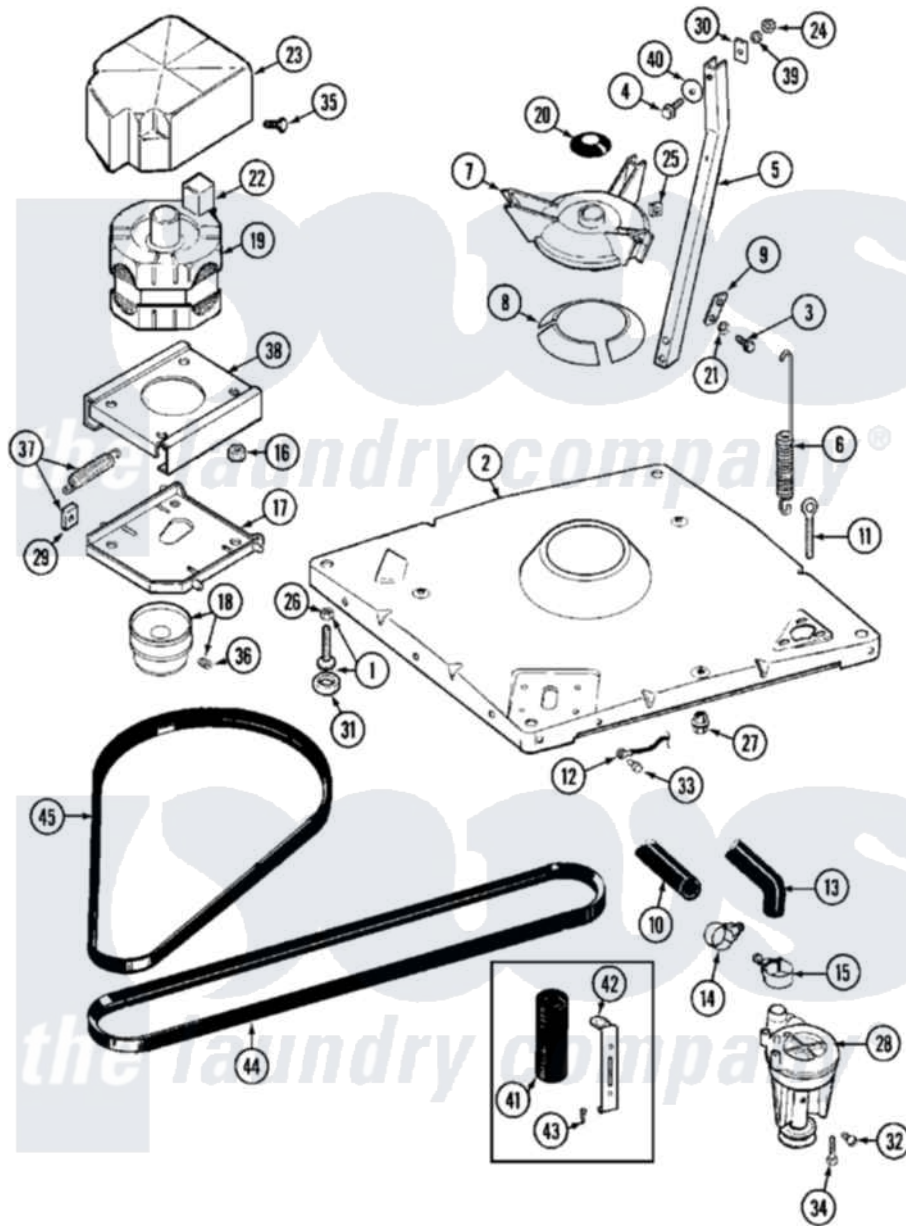

Maytag MAT10CSAAL 06 - BASE

Maytag Commercial Maytag MAT10CSAAL Washer Parts Parts Diagram 06 - BASE
 Click on the part number to view part

Item	Original Part Number	Replaced By	Status	Part Description
001	Y302699	22003428		Leg, Adjustable
002	22001172	22002150		Base
003	Y015627			Screw- Hex
004	200744	W10175939		Bolt
"	205254	W10175938		Bolt
005	213100		Not Available	PART NOT USED
006	22001300			Spring, Centering
007	203725			Damper W/Bolt And Clip
008	203956			Damper Pad Kit
009	213073			Washer, Double Brace
010	214768	211704		Hose, Drain
011	216416			Bolt, Eye/Centering Spring
012	901220			Ground Wire
013	Y212989			Hose, Outer Tub To Pump
014	200461	285655		Clamp, Hose
015	202574	3367052		Clamp, Hose